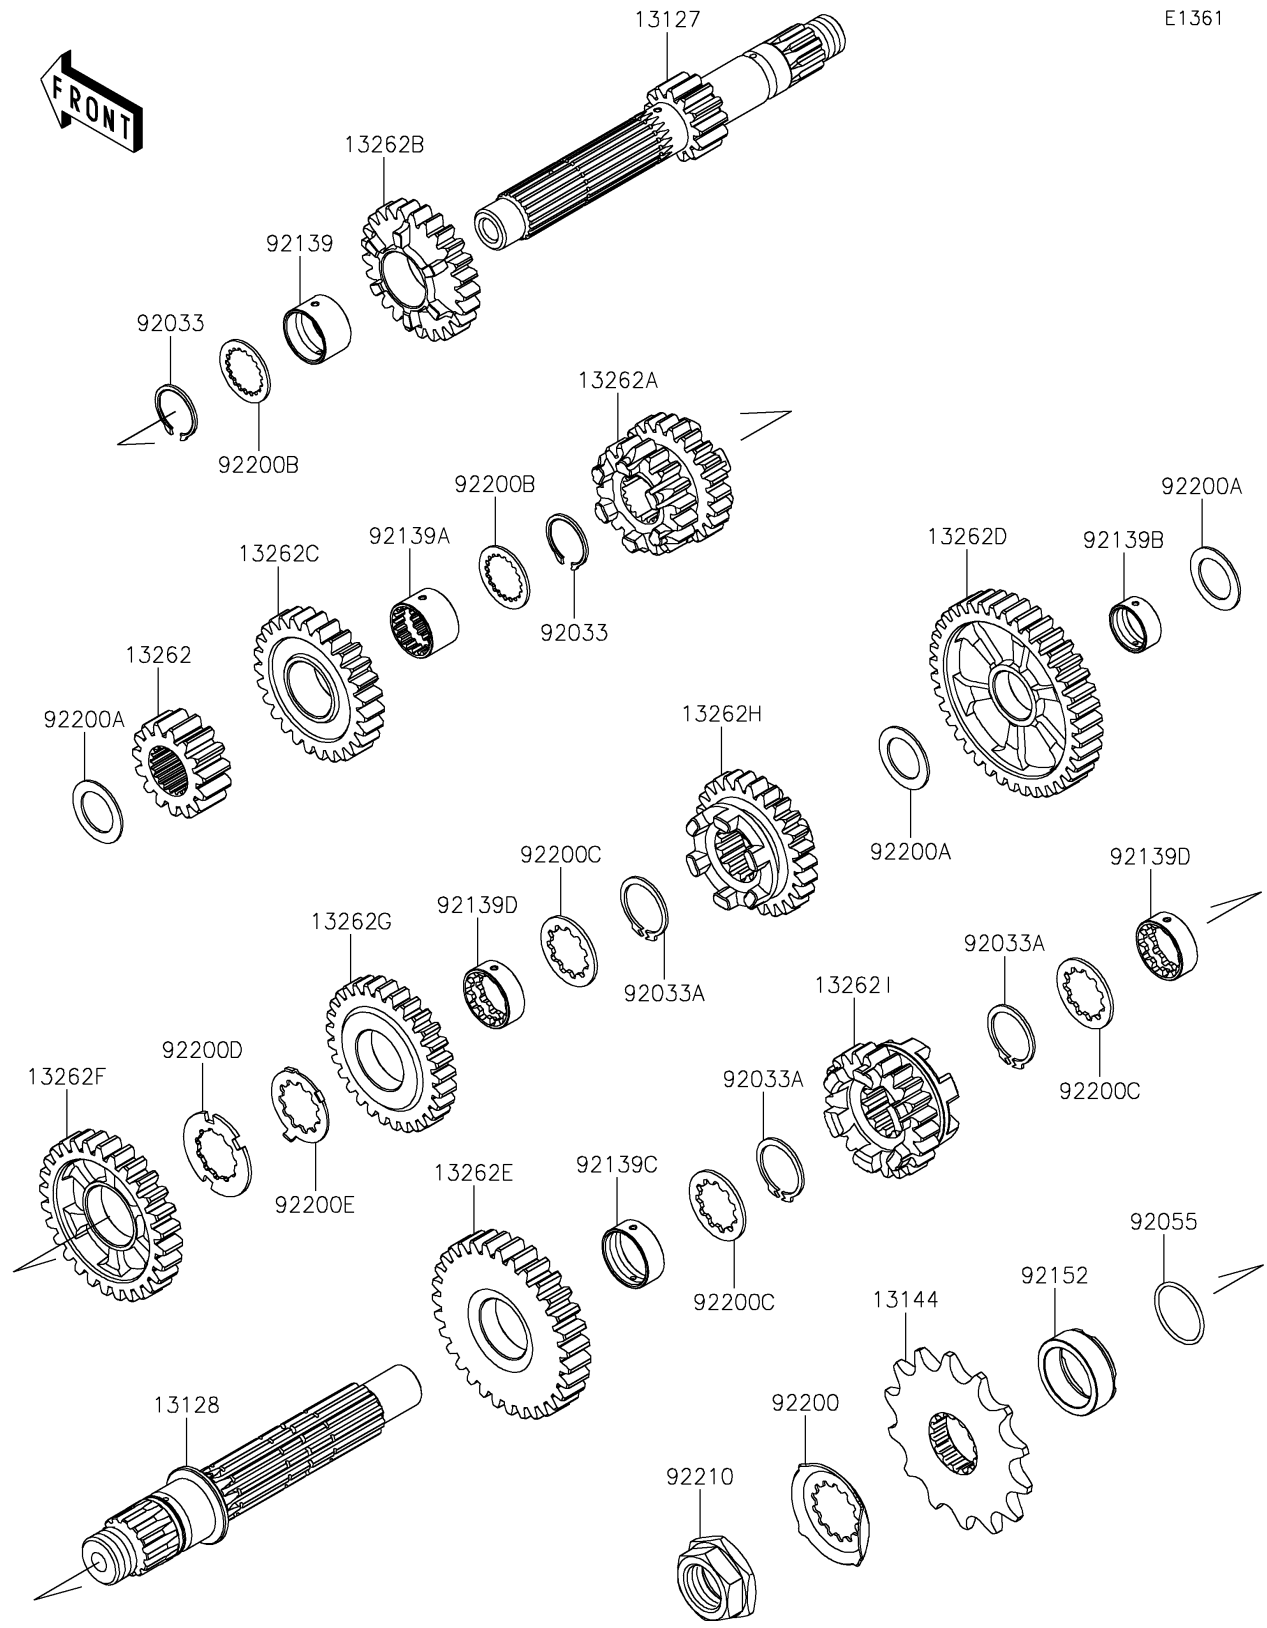

2022 KLX® 230 S PARTS DIAGRAM

Transmission

E1361

2022 KLX® 230 S PARTS LIST

Transmission

ITEM NAME	PART NUMBER	QUANTITY
SHAFT-TRANSMISSION INPUT (Ref # 13127)	13127-0698	1
SHAFT-TRANSMISSION OUTPUT (Ref # 13128)	13128-0712	1
SPROCKET-OUTPUT,14T (Ref # 13144)	13144-0586	1
GEAR,INPUT 2ND,15T (Ref # 13262)	13262-1368	1
GEAR,INPUT 3RD&4TH,18T&23T (Ref # 13262A)	13262-1369	1
GEAR,INPUT 5TH,25T (Ref # 13262B)	13262-1370	1
GEAR,INPUT 6TH,27T (Ref # 13262C)	13262-1371	1
GEAR,OUTPUT LOW,39T (Ref # 13262D)	13262-1372	1
GEAR,OUTPUT 2ND,31T (Ref # 13262E)	13262-1373	1
GEAR,OUTPUT 3RD,28T (Ref # 13262F)	13262-1374	1
GEAR,OUTPUT 4TH,29T (Ref # 13262G)	13262-1375	1
GEAR,OUTPUT 5TH,26T (Ref # 13262H)	13262-1376	1
GEAR,OUTPUT 6TH,23T (Ref # 13262I)	13262-1377	1
RING-SNAP (Ref # 92033)	92033-0798	2
RING-SNAP (Ref # 92033A)	92033-0799	3
RING-O,21.5X1.5 (Ref # 92055)	92055-0196	1
BUSHING,20X23X14 (Ref # 92139)	92139-0917	1
BUSHING,17.9X23X14.5 (Ref # 92139A)	92139-0918	1
BUSHING,17X20X8.5 (Ref # 92139B)	92139-0919	1
BUSHING,22X25X8.5 (Ref # 92139C)	92139-0920	1
BUSHING,18.7X25X8.6 (Ref # 92139D)	92139-0921	2
COLLAR (Ref # 92152)	92152-1350	1
WASHER (Ref # 92200)	92200-1720	1
WASHER,17.2X26X1 (Ref # 92200A)	92200-2223	3
WASHER,20X26X1.2 (Ref # 92200B)	92200-2224	2
WASHER,22.3X29X1.5 (Ref # 92200C)	92200-2226	3
WASHER (Ref # 92200D)	92200-2227	1
WASHER (Ref # 92200E)	92200-2228	1
NUT,20MM (Ref # 92210)	92210-0850	1