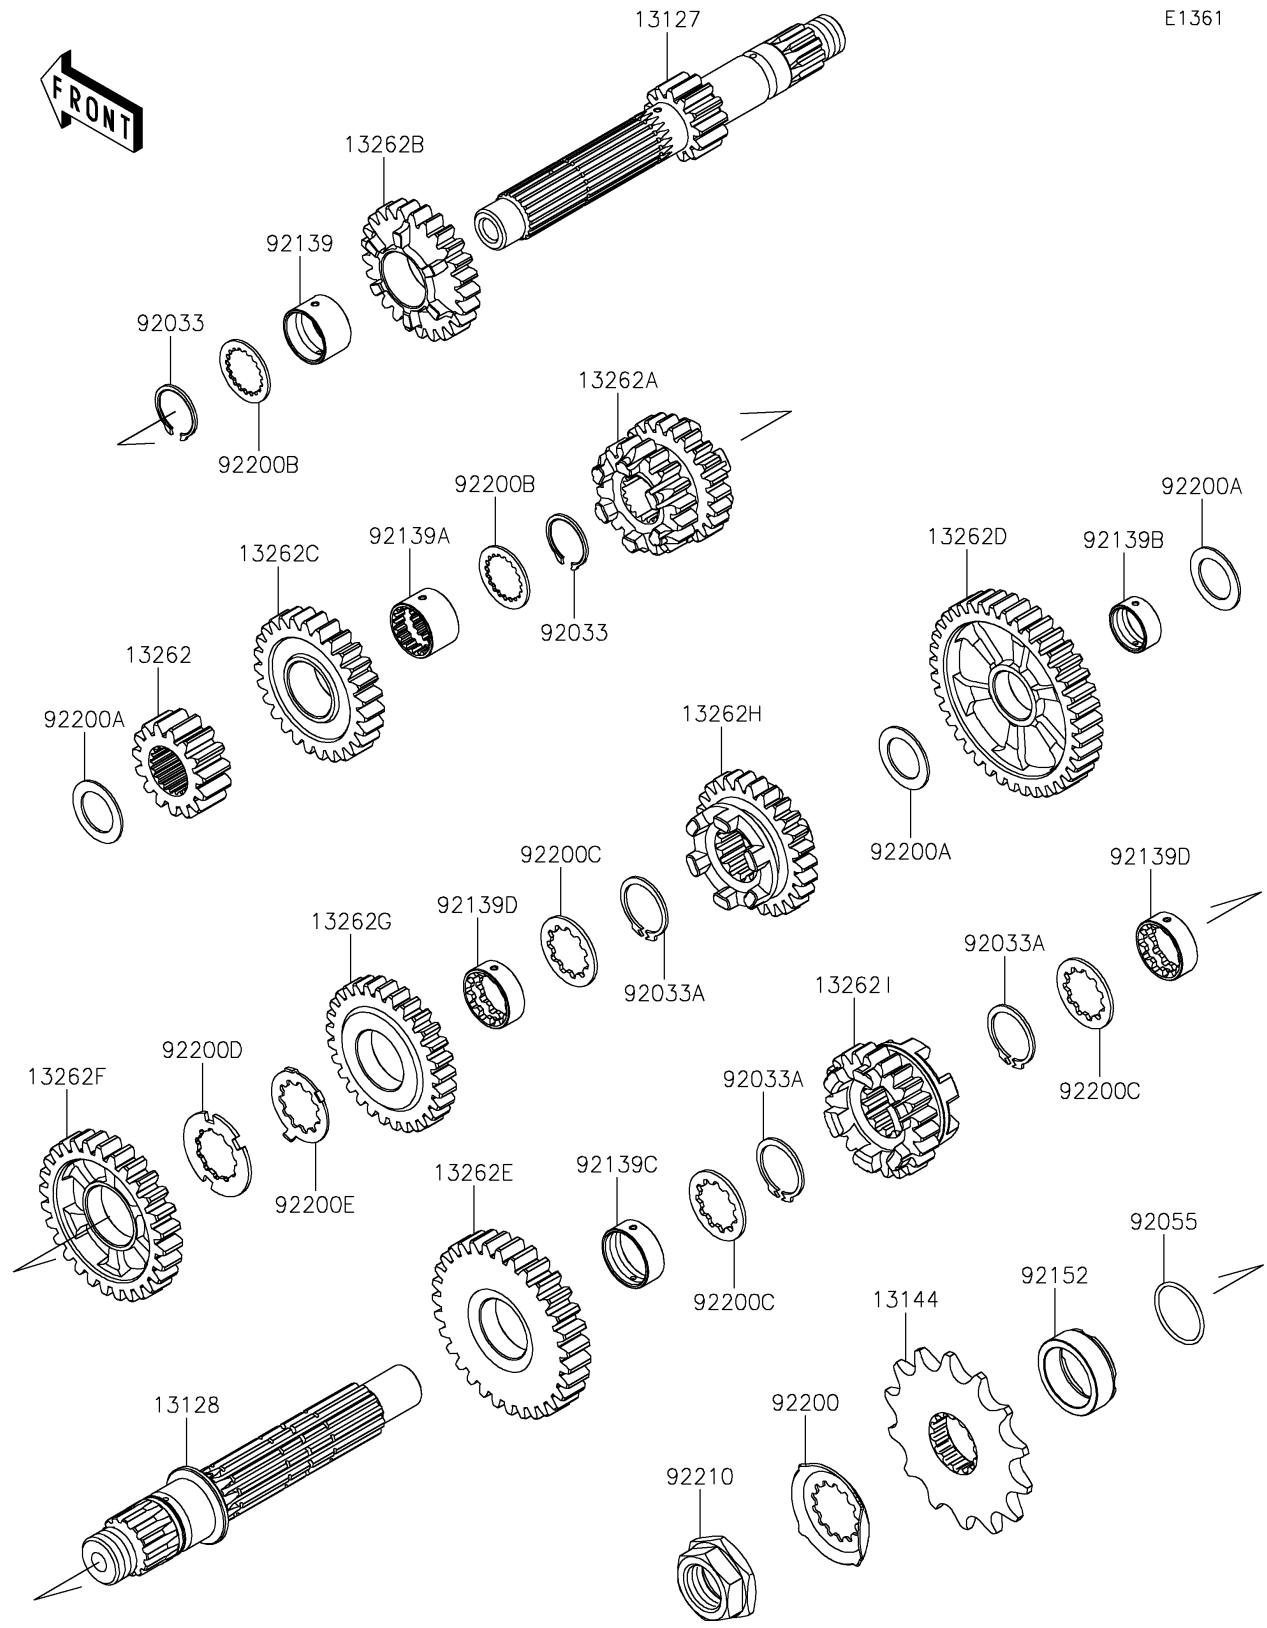

2022 KLX® 230 S PARTS DIAGRAM

Transmission

E1361

2022 KLX® 230 S PARTS LIST

Transmission

| ITEM NAME | PART NUMBER | QUANTITY |
|---|-------------|----------|
| SHAFT-TRANSMISSION INPUT (Ref # 13127) | 13127-0698 | 1 |
| SHAFT-TRANSMISSION OUTPUT (Ref # 13128) | 13128-0712 | 1 |
| SPROCKET-OUTPUT,14T (Ref # 13144) | 13144-0586 | 1 |
| GEAR,INPUT 2ND,15T (Ref # 13262) | 13262-1368 | 1 |
| GEAR,INPUT 3RD&4TH,18T&23T (Ref # 13262A) | 13262-1369 | 1 |
| GEAR,INPUT 5TH,25T (Ref # 13262B) | 13262-1370 | 1 |
| GEAR,INPUT 6TH,27T (Ref # 13262C) | 13262-1371 | 1 |
| GEAR,OUTPUT LOW,39T (Ref # 13262D) | 13262-1372 | 1 |
| GEAR,OUTPUT 2ND,31T (Ref # 13262E) | 13262-1373 | 1 |
| GEAR,OUTPUT 3RD,28T (Ref # 13262F) | 13262-1374 | 1 |
| GEAR,OUTPUT 4TH,29T (Ref # 13262G) | 13262-1375 | 1 |
| GEAR,OUTPUT 5TH,26T (Ref # 13262H) | 13262-1376 | 1 |
| GEAR,OUTPUT 6TH,23T (Ref # 13262I) | 13262-1377 | 1 |
| RING-SNAP (Ref # 92033) | 92033-0798 | 2 |
| RING-SNAP (Ref # 92033A) | 92033-0799 | 3 |
| RING-O,21.5X1.5 (Ref # 92055) | 92055-0196 | 1 |
| BUSHING,20X23X14 (Ref # 92139) | 92139-0917 | 1 |
| BUSHING,17.9X23X14.5 (Ref # 92139A) | 92139-0918 | 1 |
| BUSHING,17X20X8.5 (Ref # 92139B) | 92139-0919 | 1 |
| BUSHING,22X25X8.5 (Ref # 92139C) | 92139-0920 | 1 |
| BUSHING,18.7X25X8.6 (Ref # 92139D) | 92139-0921 | 2 |
| COLLAR (Ref # 92152) | 92152-1350 | 1 |
| WASHER (Ref # 92200) | 92200-1720 | 1 |
| WASHER,17.2X26X1 (Ref # 92200A) | 92200-2223 | 3 |
| WASHER,20X26X1.2 (Ref # 92200B) | 92200-2224 | 2 |
| WASHER,22.3X29X1.5 (Ref # 92200C) | 92200-2226 | 3 |
| WASHER (Ref # 92200D) | 92200-2227 | 1 |
| WASHER (Ref # 92200E) | 92200-2228 | 1 |
| NUT,20MM (Ref # 92210) | 92210-0850 | 1 |