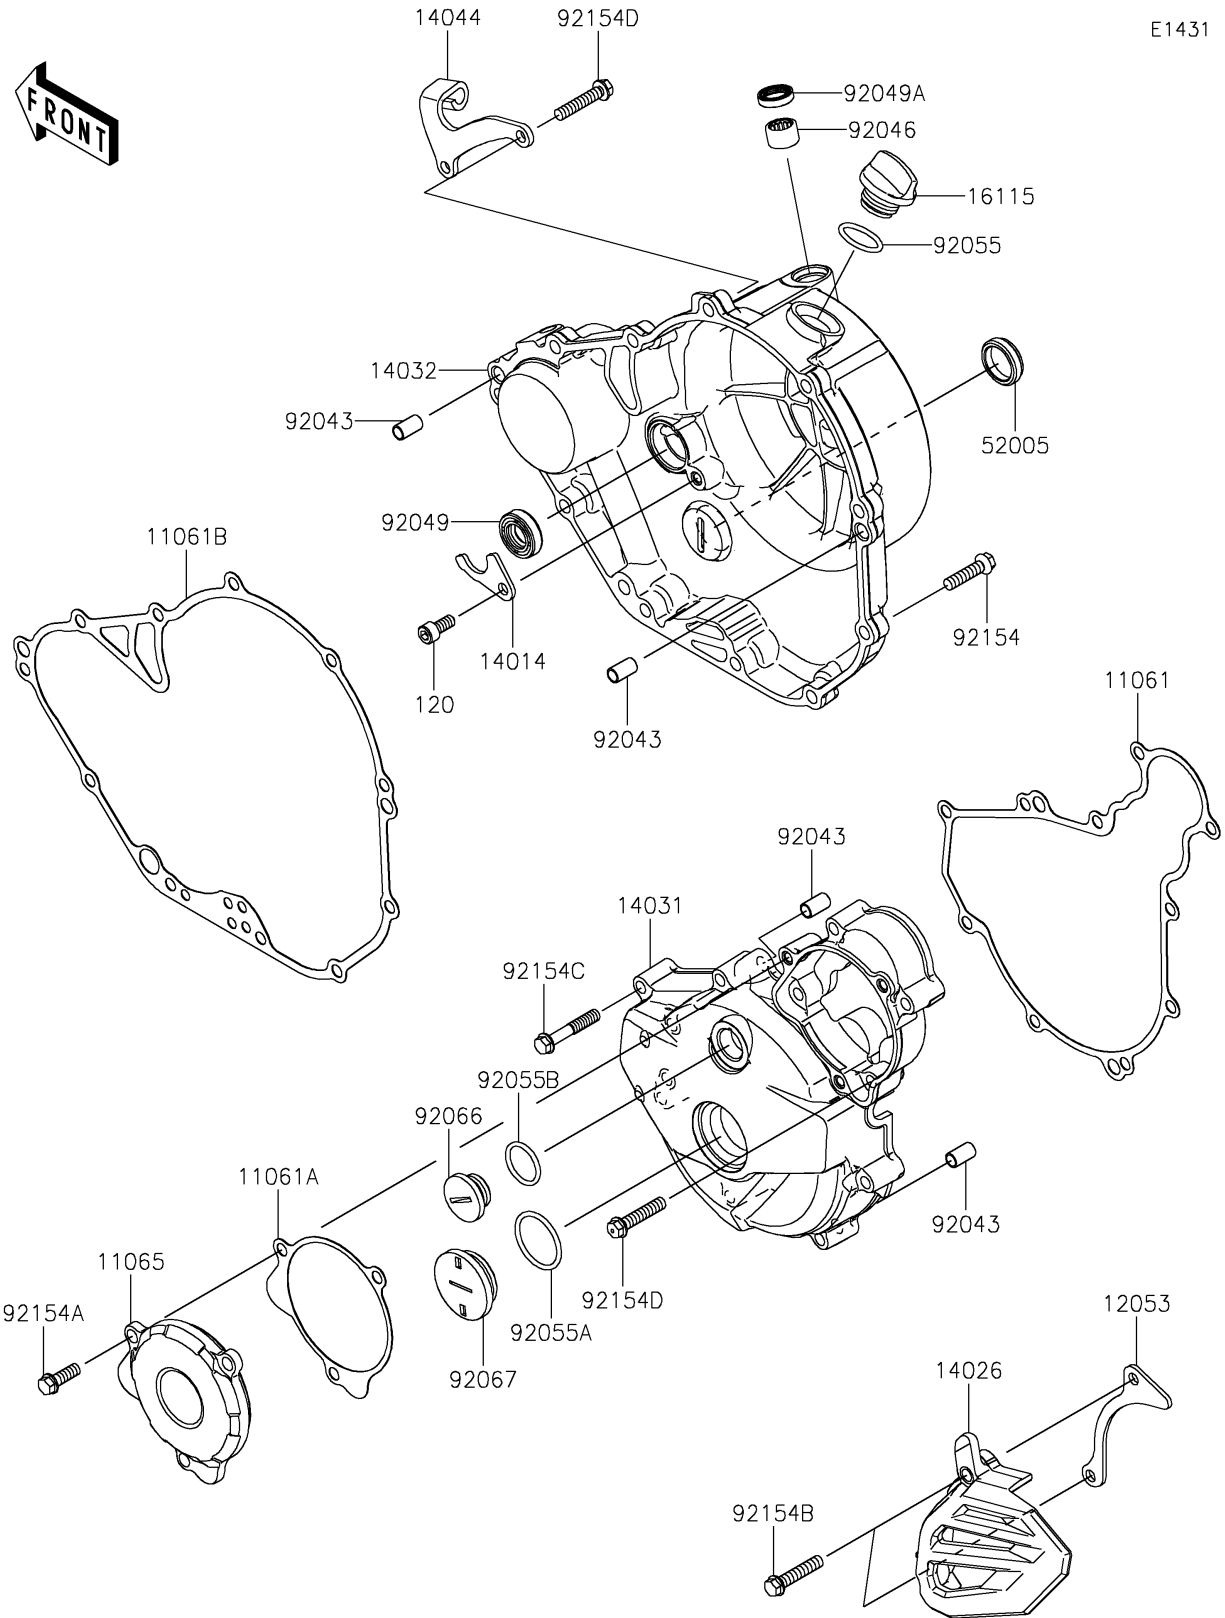

2022 KLX® 230 S PARTS DIAGRAM

Engine Cover(s)

E1431

2022 KLX® 230 S PARTS LIST

Engine Cover(s)

ITEM NAME	PART NUMBER	QUANTITY
GASKET,GENERATOR COVER (Ref # 11061)	11061-1299	1
GASKET,GENERATOR COVER CAP (Ref # 11061A)	11061-1300	1
GASKET,CLUTCH COVER (Ref # 11061B)	11061-1301	1
CAP,GENERATOR COVER (Ref # 11065)	11065-1300	1
GUIDE-CHAIN (Ref # 12053)	12053-0272	1
PLATE-POSITION (Ref # 14014)	14014-0567	1
COVER-CHAIN (Ref # 14026)	14026-0146	1
COVER-GENERATOR (Ref # 14031)	14031-0644	1
COVER-CLUTCH (Ref # 14032)	14032-0685	1
HOLDER-CABLE (Ref # 14044)	14044-0573	1
CAP-OIL FILLER (Ref # 16115)	16115-1053	1
GAUGE,OIL LEVEL (Ref # 52005)	52005-1009	1
PIN,6.2X8X14 (Ref # 92043)	92043-1741	4
BEARING-NEEDLE,HK1210FM (Ref # 92046)	92046-0034	1
SEAL-OIL (Ref # 92049)	92049-1191	1
SEAL-OIL,AG0353-F0 (Ref # 92049A)	92049-1262	1
RING-O,19.8MM (Ref # 92055)	92055-0844	1
RING-O,27.7X2.4 (Ref # 92055A)	92055-091	1
RING-O,20X2 (Ref # 92055B)	92055-1146	1
PLUG,COVER (Ref # 92066)	92066-0011	1
PLUG,30X8 (Ref # 92067)	92067-024	1
BOLT,FLANGED,6X25 (Ref # 92154)	92154-0520	9
BOLT,FLANGED,6X18 (Ref # 92154A)	92154-1775	3
BOLT,FLANGED,6X30 (Ref # 92154B)	92154-1830	2
BOLT,FLANGED,6X35 (Ref # 92154C)	92154-2100	8
BOLT,FLANGED,6X30 (Ref # 92154D)	92154-4061	4
BOLT-SOCKET,6X14 (Ref # 120)	120CA0614	1