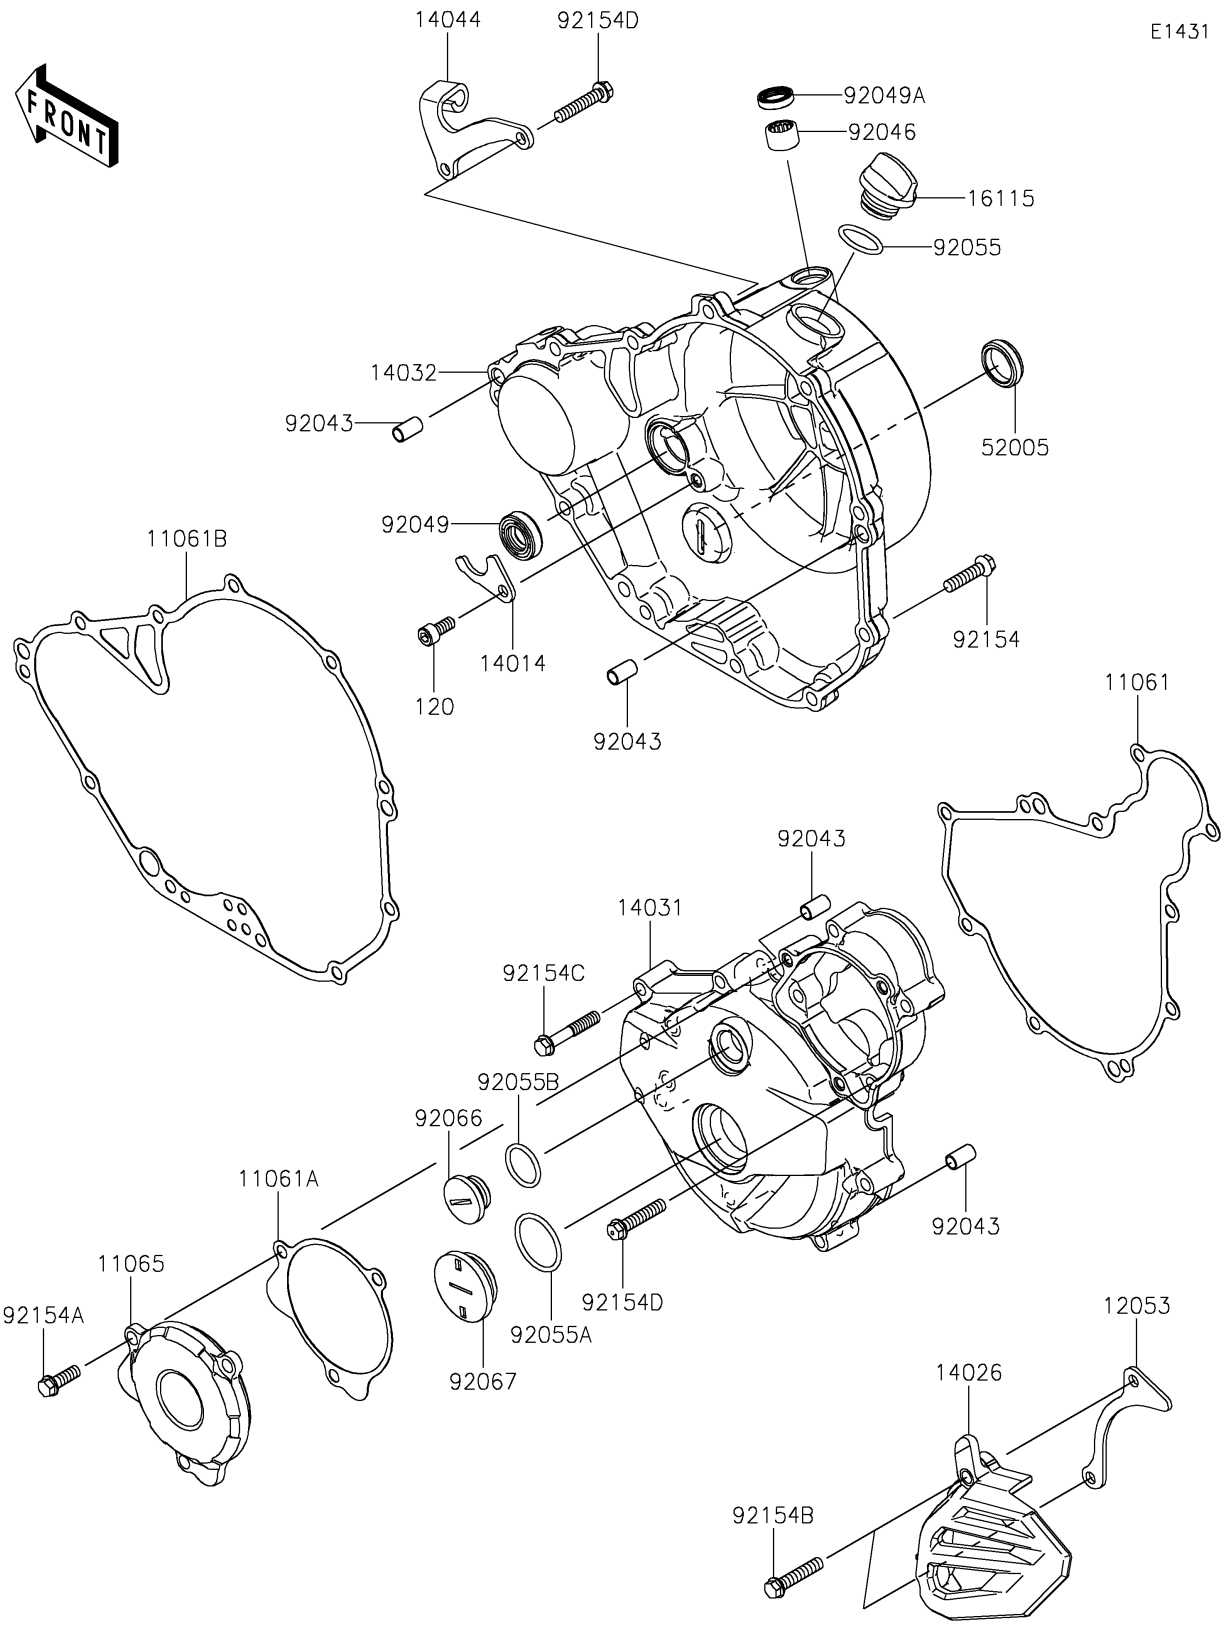

2022 KLX® 230 S PARTS DIAGRAM

Engine Cover(s)

E1431

2022 KLX® 230 S PARTS LIST

Engine Cover(s)

ITEM NAME	PART NUMBER	QUANTITY
GASKET,GENERATOR COVER (Ref # 11061)	11061-1299	1
GASKET,GENERATOR COVER CAP (Ref # 11061A)	11061-1300	1
GASKET,CLUTCH COVER (Ref # 11061B)	11061-1301	1
CAP,GENERATOR COVER (Ref # 11065)	11065-1300	1
GUIDE-CHAIN (Ref # 12053)	12053-0272	1
PLATE-POSITION (Ref # 14014)	14014-0567	1
COVER-CHAIN (Ref # 14026)	14026-0146	1
COVER-GENERATOR (Ref # 14031)	14031-0644	1
COVER-CLUTCH (Ref # 14032)	14032-0685	1
HOLDER-CABLE (Ref # 14044)	14044-0573	1
CAP-OIL FILLER (Ref # 16115)	16115-1053	1
GAUGE,OIL LEVEL (Ref # 52005)	52005-1009	1
PIN,6.2X8X14 (Ref # 92043)	92043-1741	4
BEARING-NEEDLE,HK1210FM (Ref # 92046)	92046-0034	1
SEAL-OIL (Ref # 92049)	92049-1191	1
SEAL-OIL,AG0353-F0 (Ref # 92049A)	92049-1262	1
RING-O,19.8MM (Ref # 92055)	92055-0844	1
RING-O,27.7X2.4 (Ref # 92055A)	92055-091	1
RING-O,20X2 (Ref # 92055B)	92055-1146	1
PLUG,COVER (Ref # 92066)	92066-0011	1
PLUG,30X8 (Ref # 92067)	92067-024	1
BOLT,FLANGED,6X25 (Ref # 92154)	92154-0520	9
BOLT,FLANGED,6X18 (Ref # 92154A)	92154-1775	3
BOLT,FLANGED,6X30 (Ref # 92154B)	92154-1830	2
BOLT,FLANGED,6X35 (Ref # 92154C)	92154-2100	8
BOLT,FLANGED,6X30 (Ref # 92154D)	92154-4061	4
BOLT-SOCKET,6X14 (Ref # 120)	120CA0614	1