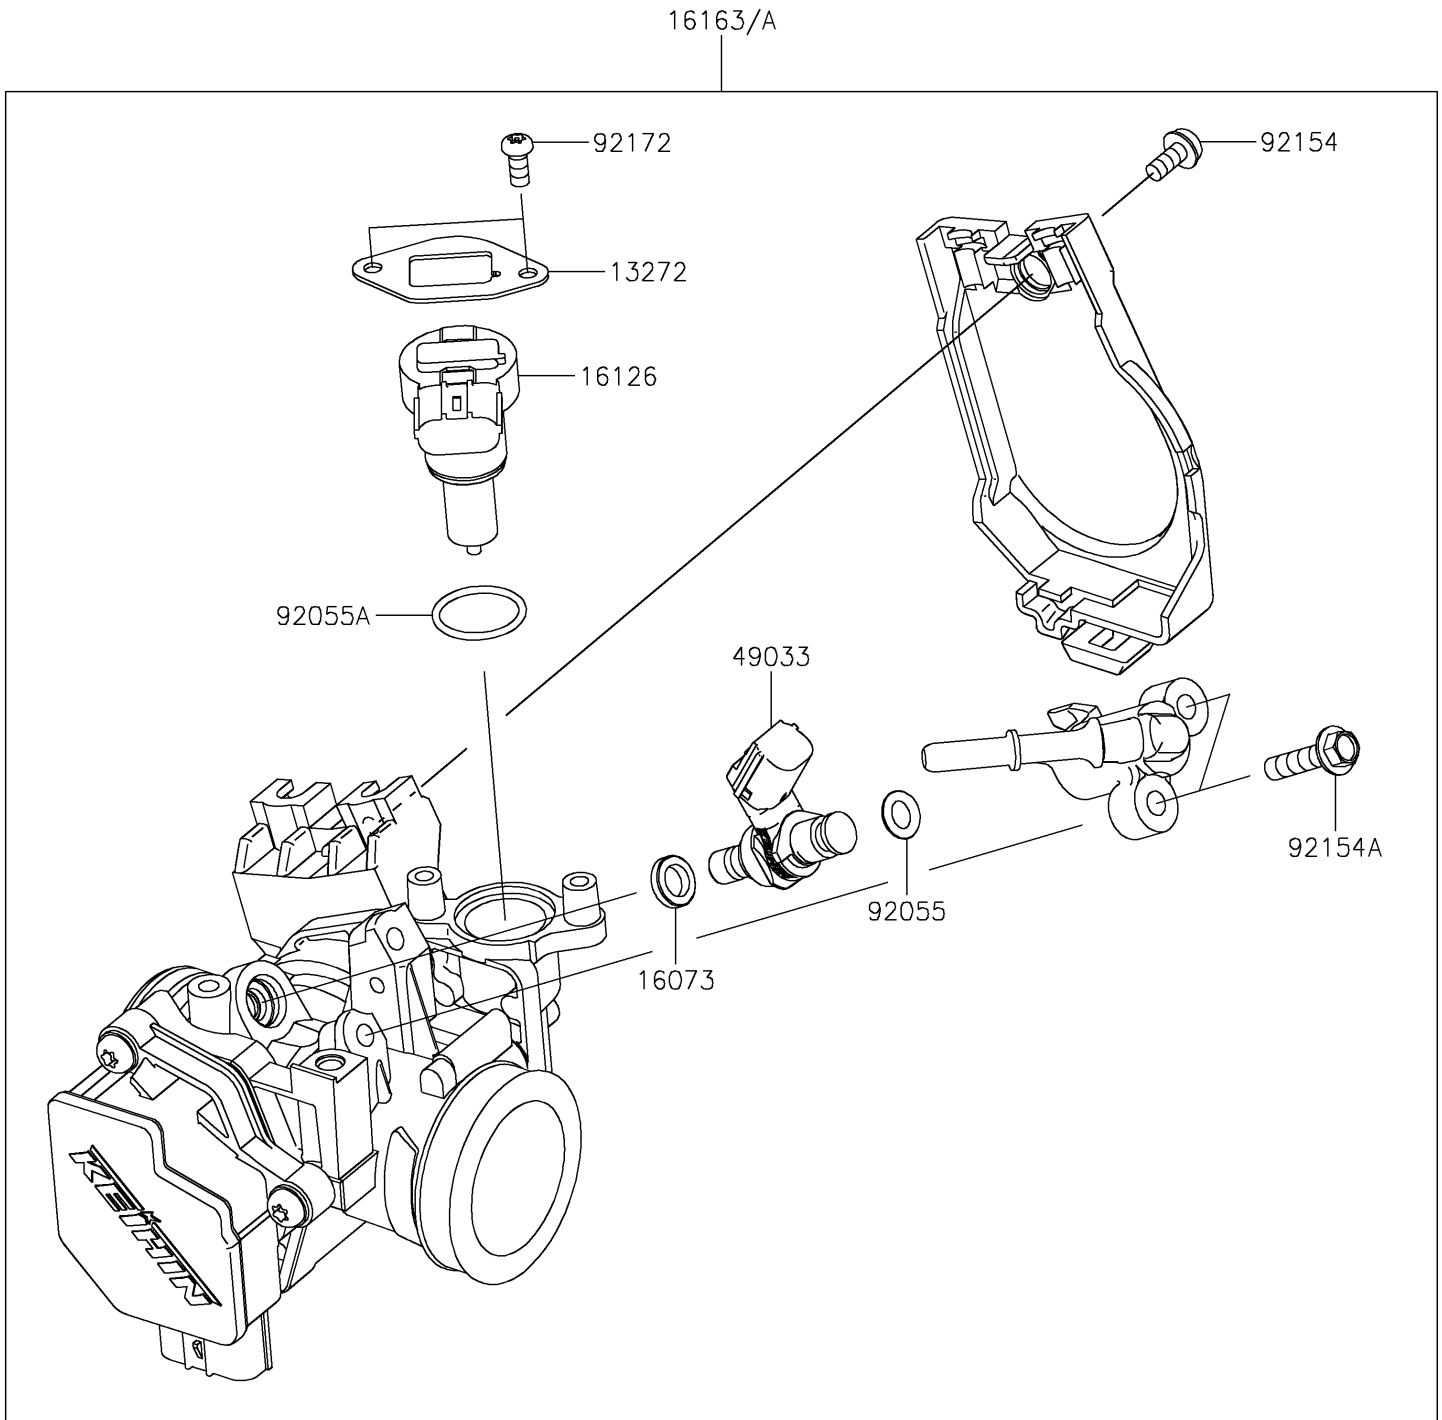

2022 KLX® 230 S PARTS DIAGRAM

Throttle

E1510

2022 KLX® 230 S PARTS LIST

Throttle

| ITEM NAME | PART NUMBER | QUANTITY |
|----------------------------------|-------------|----------|
| PLATE (Ref # 13272) | 13272-1862 | 1 |
| INSULATOR (Ref # 16073) | 16073-0821 | 1 |
| VALVE,ISC (Ref # 16126) | 16126-0729 | 1 |
| NOZZLE-INJECTION (Ref # 49033) | 49033-0031 | 1 |
| RING-O,6.3X2.2 (Ref # 92055) | 92055-0821 | 1 |
| RING-O (Ref # 92055A) | 92055-0826 | 1 |
| BOLT (Ref # 92154) | 92154-0133 | 1 |
| BOLT,FLANGED,5X20 (Ref # 92154A) | 92154-1559 | 2 |
| SCREW,TORX (Ref # 92172) | 92172-0903 | 2 |