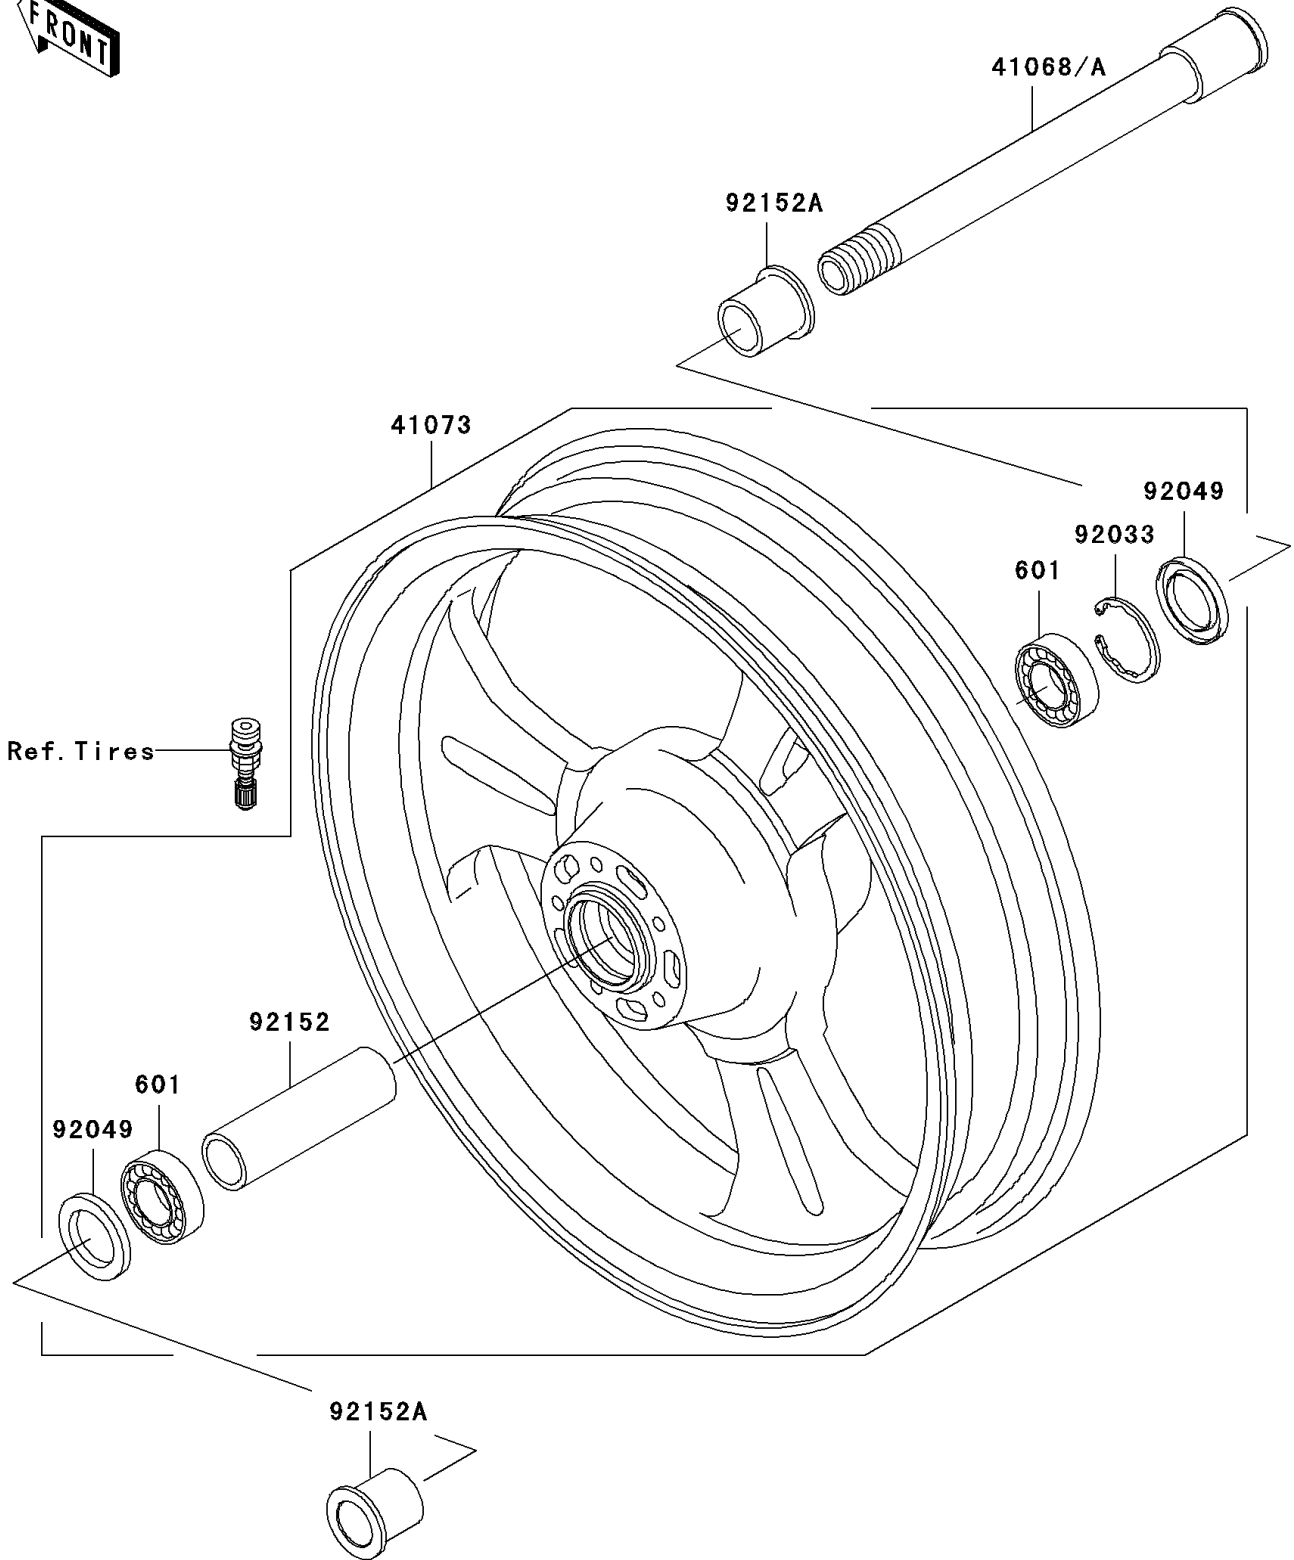

2002 Vulcan 1500 Mean Streak PARTS DIAGRAM

Front Wheel

F2230

2002 Vulcan 1500 Mean Streak PARTS LIST

Front Wheel

ITEM NAME	PART NUMBER	QUANTITY
BEARING-BALL,#6005UU (Ref # 601)	601B6005UU	2
AXLE,FR (Ref # 41068)	41068-1432	1
WHEEL-ASSY,FR (Ref # 41073)	41073-1670	1
RING-SNAP,47MM (Ref # 92033)	92033-1042	1
SEAL-OIL,BJN 32 47 5 (Ref # 92049)	92049-1377	2
COLLAR,FR HUB,L=109 (Ref # 92152)	92152-1308	1
COLLAR,FR AXLE,L=34 (Ref # 92152A)	92152-1309	2