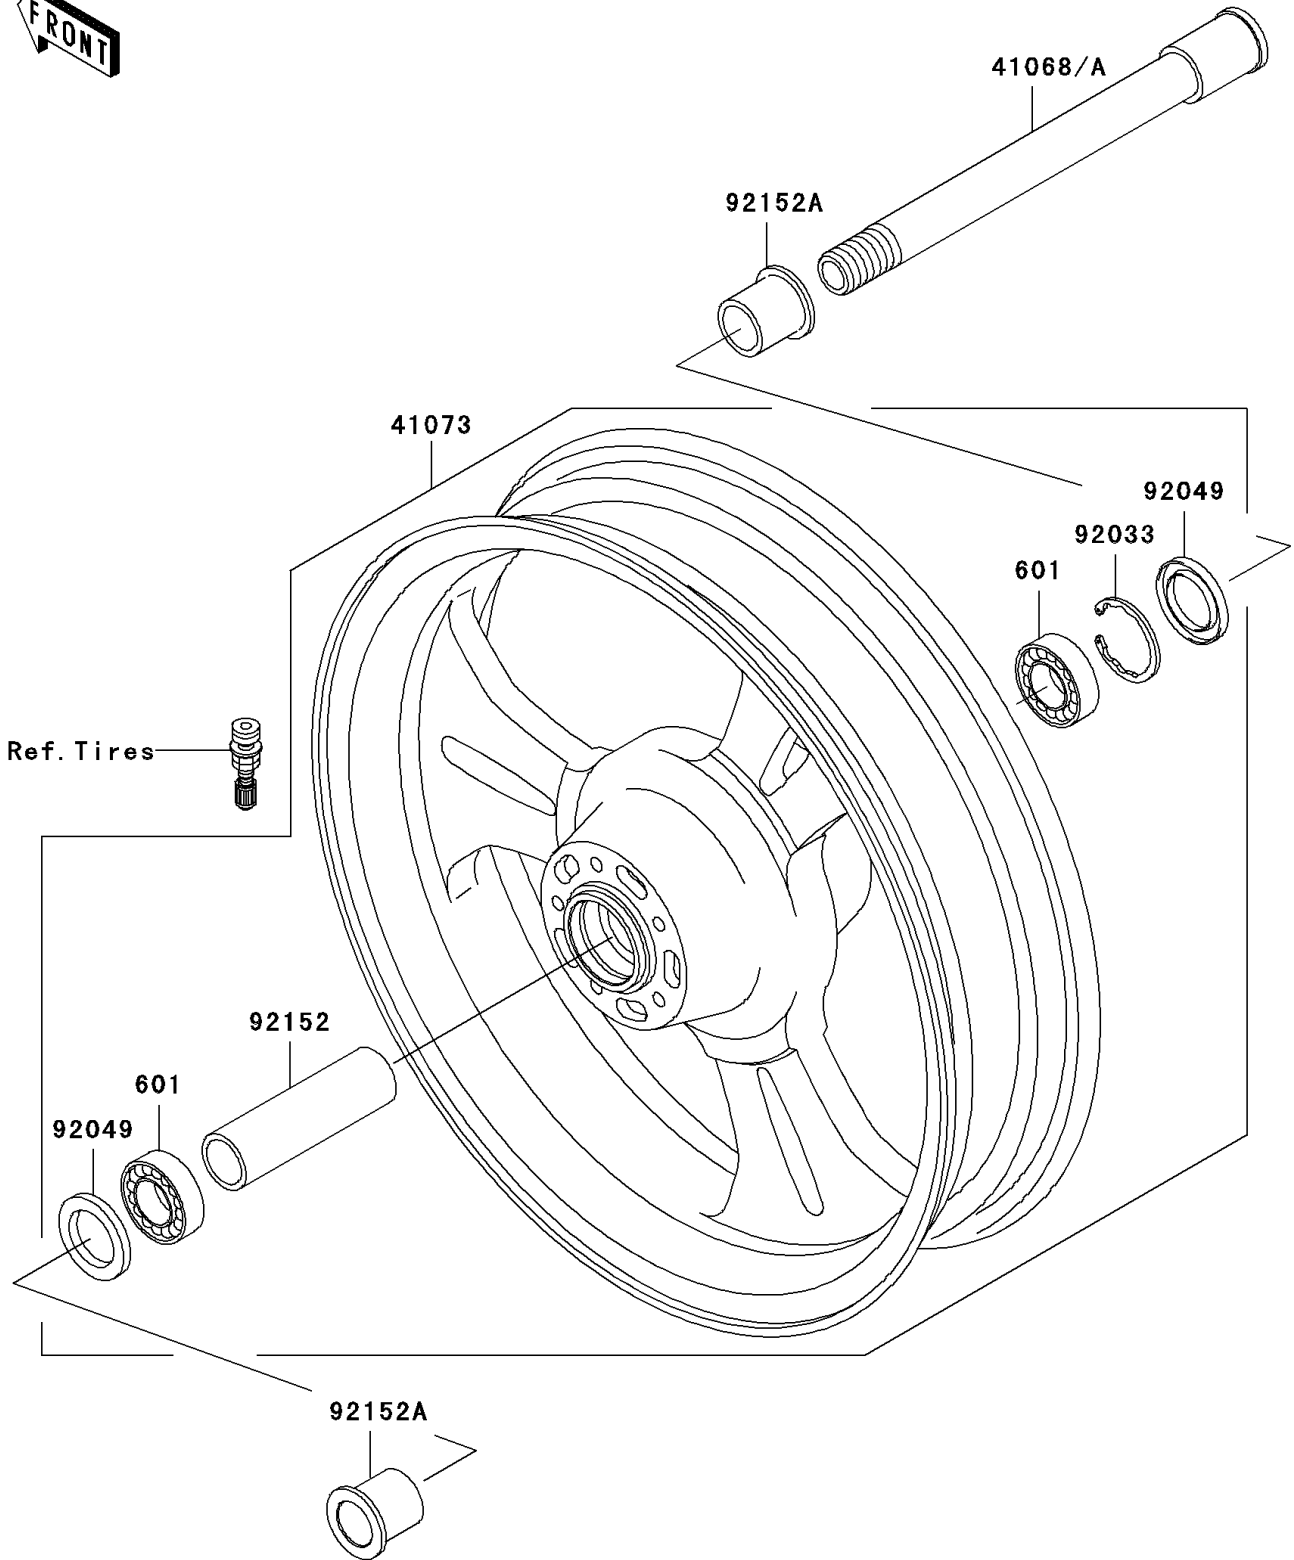

2003 Vulcan 1500 Mean Streak PARTS DIAGRAM

Front Wheel

F2230

2003 Vulcan 1500 Mean Streak PARTS LIST

Front Wheel

ITEM NAME	PART NUMBER	QUANTITY
BEARING-BALL,#6005UU (Ref # 601)	601B6005UU	2
AXLE,FR (Ref # 41068A)	41068-1458	1
WHEEL-ASSY,FR (Ref # 41073)	41073-1670	1
RING-SNAP,47MM (Ref # 92033)	92033-1042	1
SEAL-OIL,BJN 32 47 5 (Ref # 92049)	92049-1377	2
COLLAR,FR HUB,L=109 (Ref # 92152)	92152-1308	1
COLLAR,FR AXLE,L=34 (Ref # 92152A)	92152-1309	2