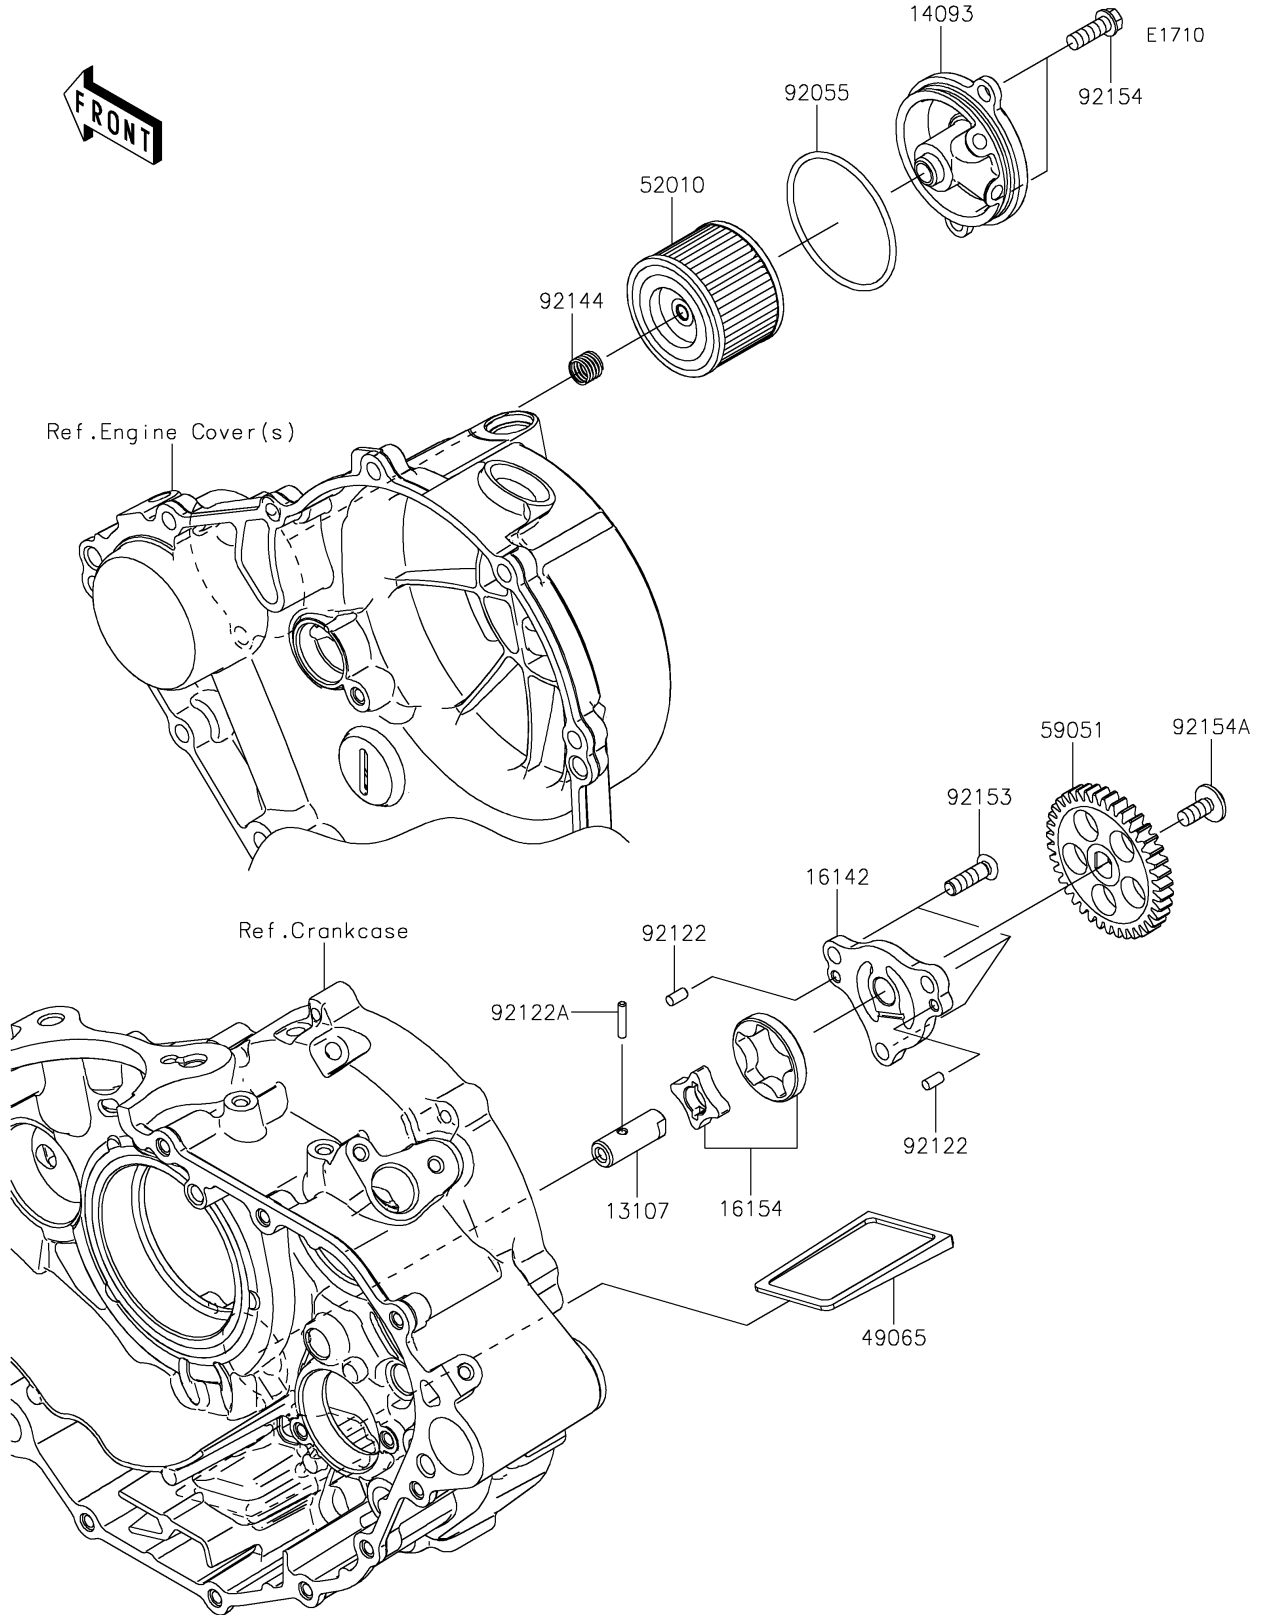

2022 KLX® 230 S PARTS DIAGRAM

Oil Pump

2022 KLX® 230 S PARTS LIST

Oil Pump

ITEM NAME	PART NUMBER	QUANTITY
SHAFT,OIL PUMP (Ref # 13107)	13107-0891	1
COVER,OIL FILTER (Ref # 14093)	14093-0786	1
COVER-PUMP,OIL (Ref # 16142)	16142-0760	1
ROTOR-PUMP (Ref # 16154)	16154-0747	1
FILTER-OIL (Ref # 49065)	49065-1058	1
ELEMENT-OIL FILTER (Ref # 52010)	52010-1053	1
GEAR-SPUR,39T (Ref # 59051)	59051-0819	1
RING-O,52.6X2.4 (Ref # 92055)	92055-1577	1
ROLLER,4X8 (Ref # 92122)	92122-0557	2
ROLLER,3X15.8 (Ref # 92122A)	92122-1126	1
SPRING (Ref # 92144)	92144-1761	1
BOLT,TORX,6X20 (Ref # 92153)	92153-1653	3
BOLT,FLANGED,6X18 (Ref # 92154)	92154-1775	2
BOLT,SOCKET,6X14 (Ref # 92154A)	92154-2731	1