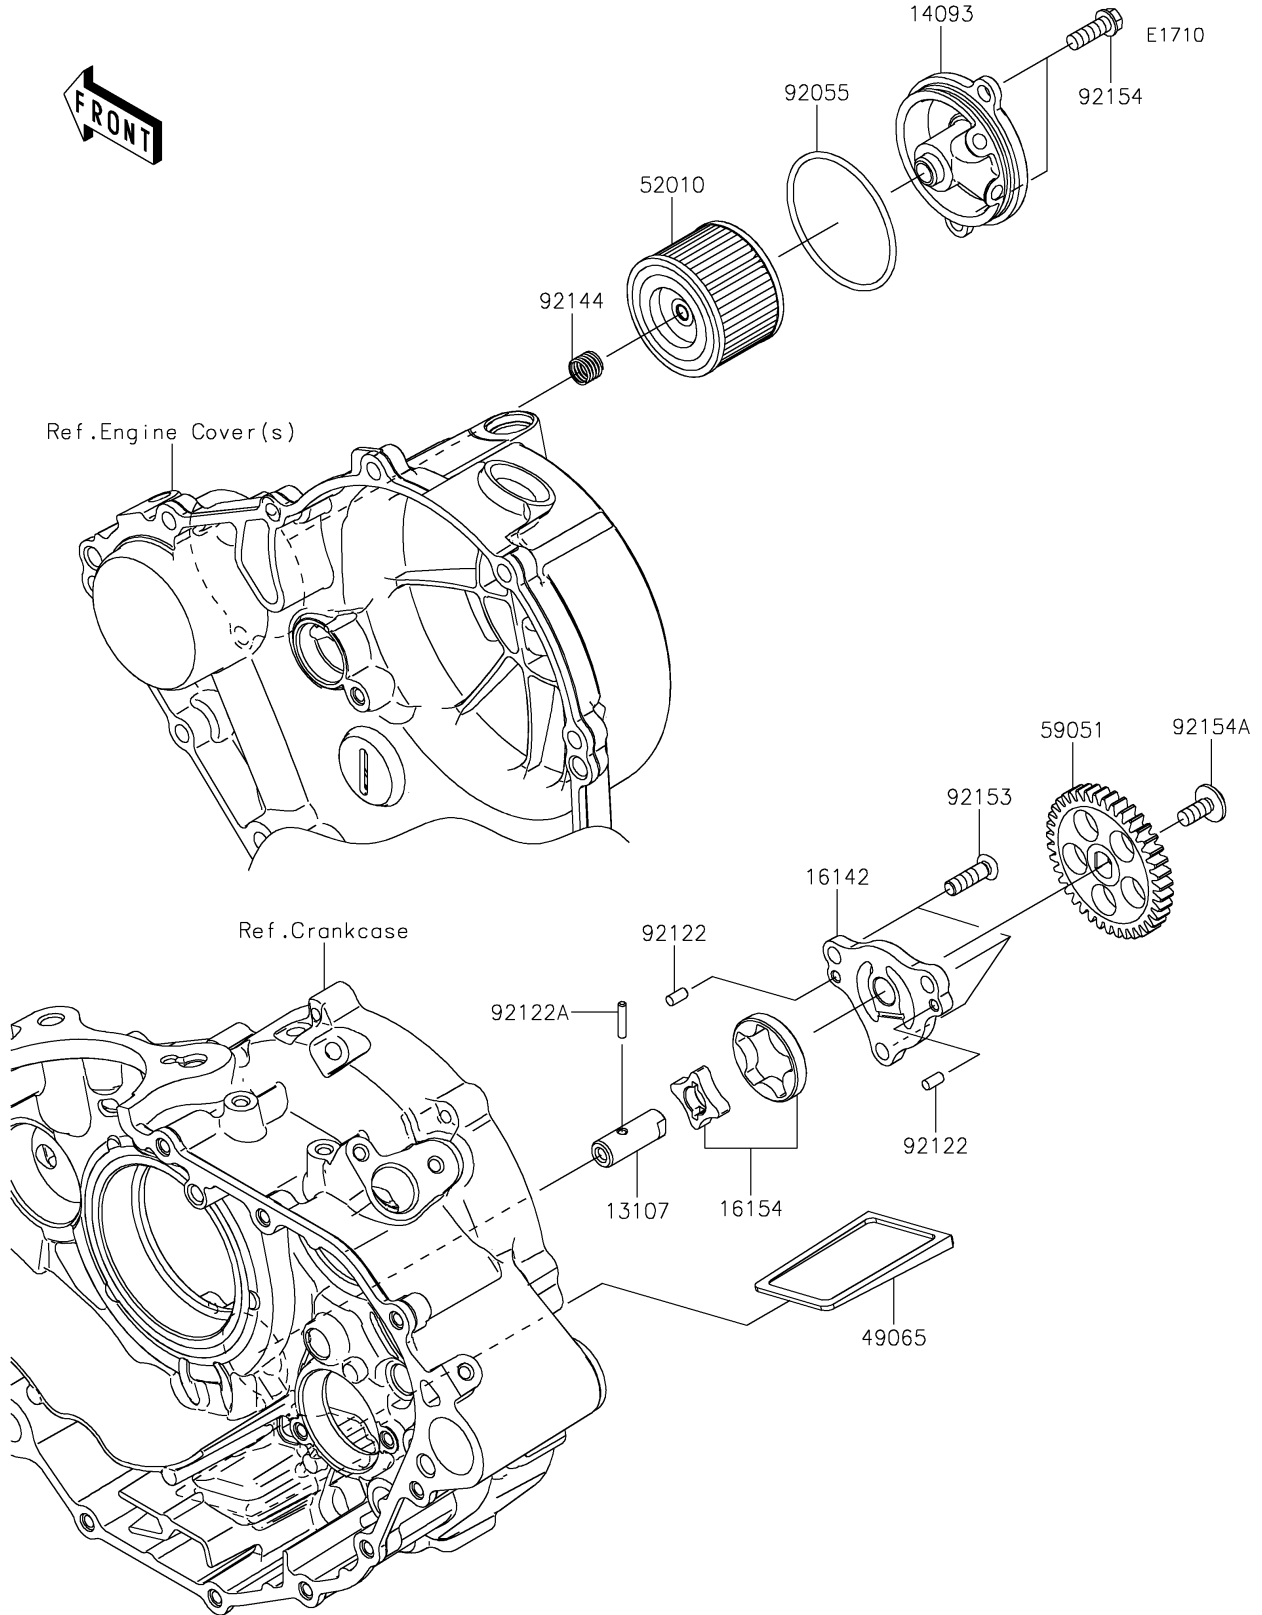

# 2022 KLX® 230 S PARTS DIAGRAM

## Oil Pump

## 2022 KLX® 230 S PARTS LIST

### Oil Pump

ITEM NAME	PART NUMBER	QUANTITY
SHAFT,OIL PUMP (Ref # 13107)	13107-0891	1
COVER,OIL FILTER (Ref # 14093)	14093-0786	1
COVER-PUMP,OIL (Ref # 16142)	16142-0760	1
ROTOR-PUMP (Ref # 16154)	16154-0747	1
FILTER-OIL (Ref # 49065)	49065-1058	1
ELEMENT-OIL FILTER (Ref # 52010)	52010-1053	1
GEAR-SPUR,39T (Ref # 59051)	59051-0819	1
RING-O,52.6X2.4 (Ref # 92055)	92055-1577	1
ROLLER,4X8 (Ref # 92122)	92122-0557	2
ROLLER,3X15.8 (Ref # 92122A)	92122-1126	1
SPRING (Ref # 92144)	92144-1761	1
BOLT,TORX,6X20 (Ref # 92153)	92153-1653	3
BOLT,FLANGED,6X18 (Ref # 92154)	92154-1775	2
BOLT,SOCKET,6X14 (Ref # 92154A)	92154-2731	1