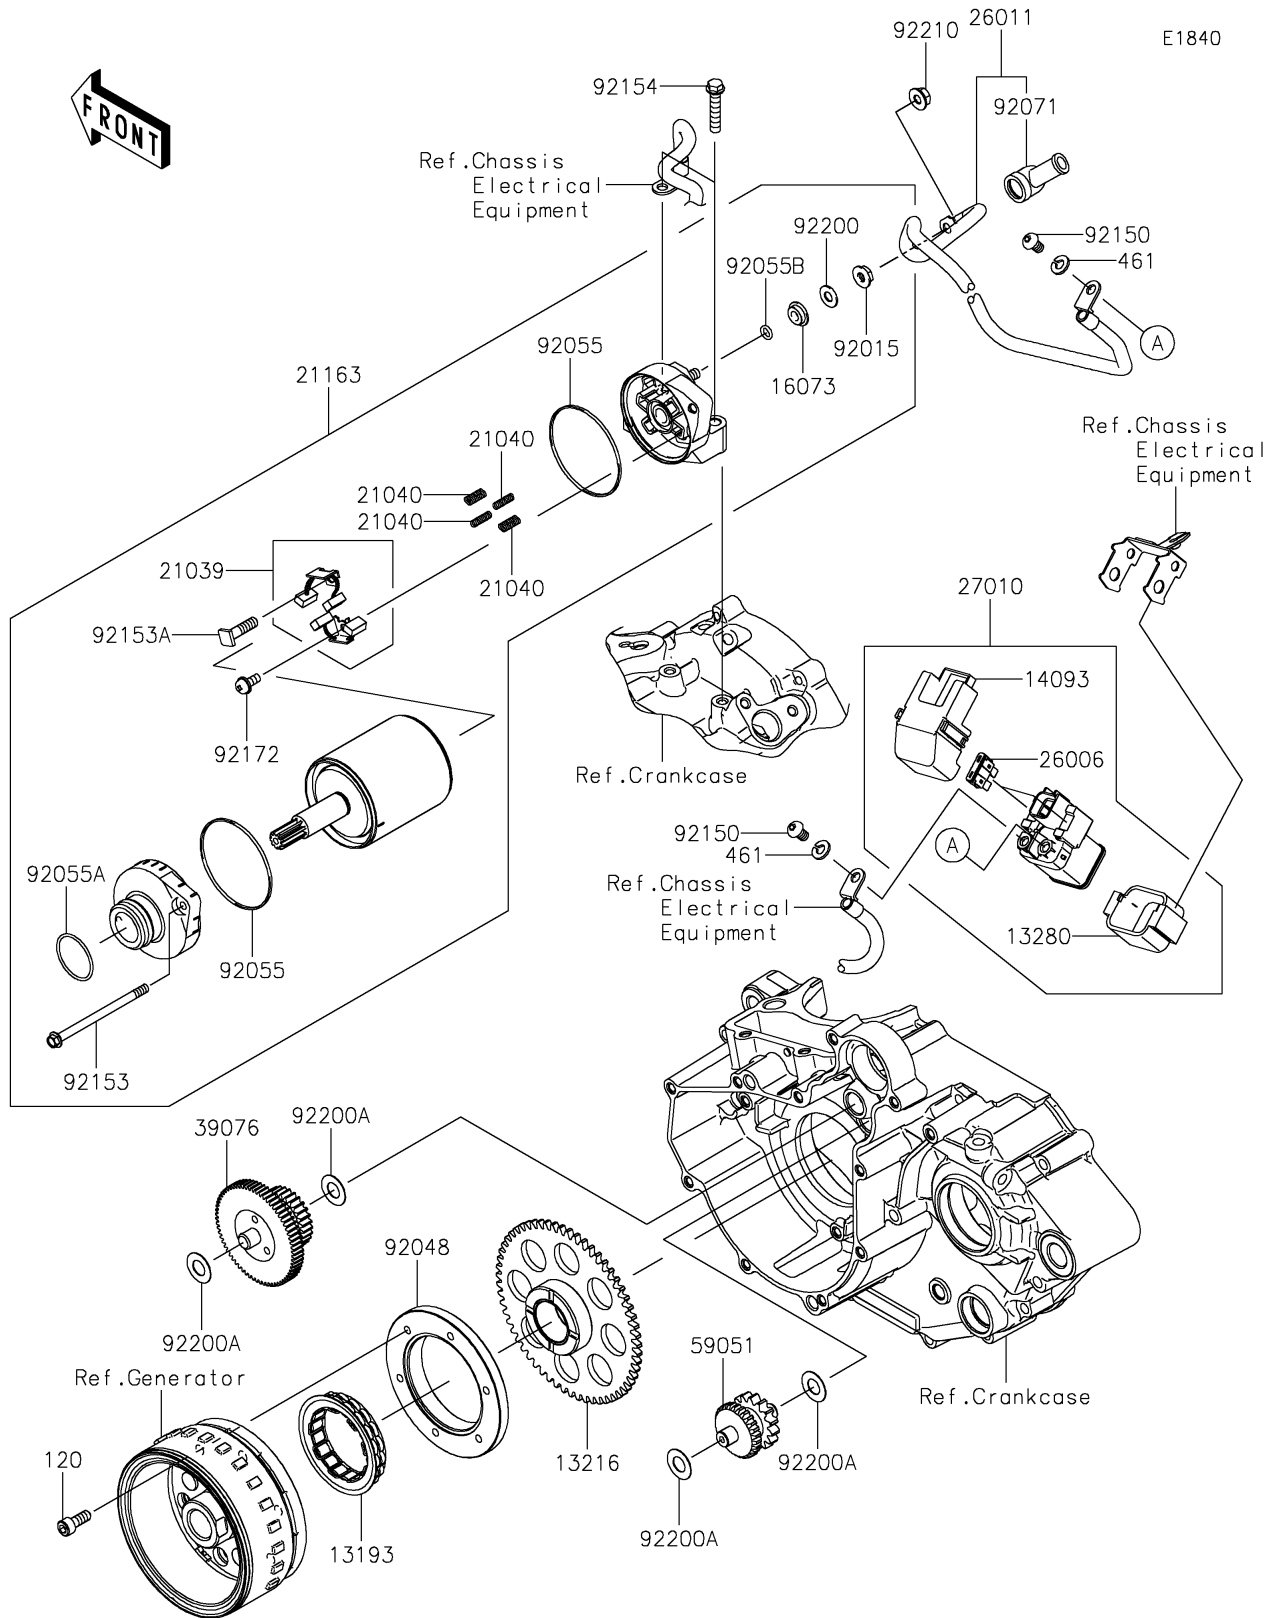

# 2022 KLX® 230 S PARTS DIAGRAM

## Starter Motor

## 2022 KLX® 230 S PARTS LIST

### Starter Motor

ITEM NAME	PART NUMBER	QUANTITY
CLUTCH-ASSY-ONEWAY (Ref # 13193)	13193-0014	1
GEAR-COMP,ONEWAY CLUTCH (Ref # 13216)	13216-0900	1
HOLDER (Ref # 13280)	13280-0710	1
COVER (Ref # 14093)	14093-0199	1
INSULATOR (Ref # 16073)	16073-0053	1
BRUSH,CARBON (Ref # 21039)	21039-0004	1
SPRING-BRUSH (Ref # 21040)	21040-0003	4
STARTER-ELECTRIC (Ref # 21163)	21163-0783	1
FUSE,BLADE,30A,GREEN (Ref # 26006)	26006-1006	2
WIRE-LEAD (Ref # 26011)	26011-0890	1
SWITCH (Ref # 27010)	27010-0754	1
LIMITER,STARTER IDLE GEAR (Ref # 39076)	39076-0020	1
GEAR-SPUR,IDLER (Ref # 59051)	59051-0824	1
NUT,STARTER MOTOR (Ref # 92015)	92015-1476	1
RACE,ONEWAY CLUTCH (Ref # 92048)	92048-0030	1
RING-O (Ref # 92055)	92055-0136	2
RING-O (Ref # 92055A)	92055-1276	1
RING-O,4.5X2.0 (Ref # 92055B)	92055-1370	1
GROMMET (Ref # 92071)	92071-0024	1
BOLT,6X10 (Ref # 92150)	92150-1577	2
BOLT (Ref # 92153)	92153-1850	2
BOLT (Ref # 92153A)	92153-1866	1
BOLT,FLANGED,6X30 (Ref # 92154)	92154-1773	2
SCREW (Ref # 92172)	92172-0334	1
WASHER (Ref # 92200)	92200-0386	1
WASHER,10.2X20X0.5 (Ref # 92200A)	92200-1976	4
NUT,6MM (Ref # 92210)	92210-0188	1
BOLT-SOCKET,6X16 (Ref # 120)	120CA0616	6
WASHER-SPRING,6MM (Ref # 461)	461DB0600	2