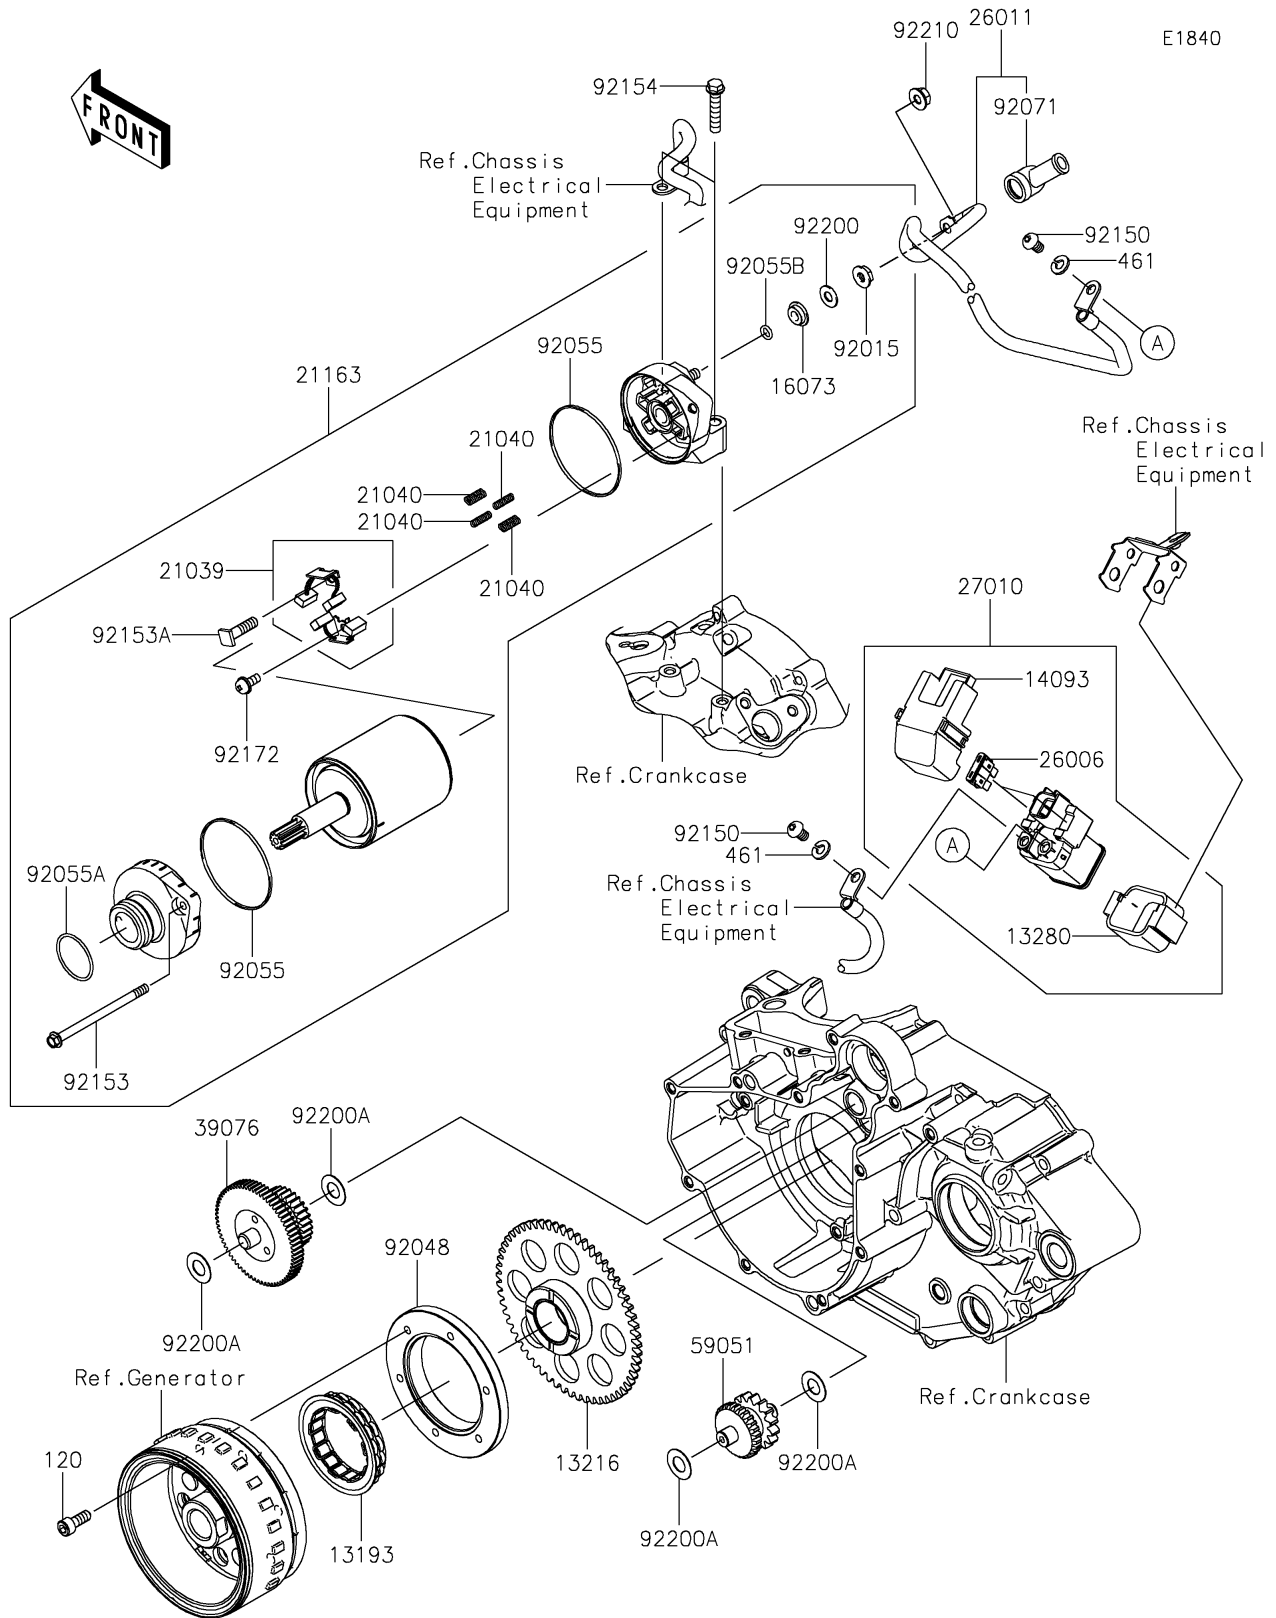

2022 KLX® 230 S PARTS DIAGRAM

Starter Motor

2022 KLX® 230 S PARTS LIST

Starter Motor

ITEM NAME	PART NUMBER	QUANTITY
CLUTCH-ASSY-ONEWAY (Ref # 13193)	13193-0014	1
GEAR-COMP,ONEWAY CLUTCH (Ref # 13216)	13216-0900	1
HOLDER (Ref # 13280)	13280-0710	1
COVER (Ref # 14093)	14093-0199	1
INSULATOR (Ref # 16073)	16073-0053	1
BRUSH,CARBON (Ref # 21039)	21039-0004	1
SPRING-BRUSH (Ref # 21040)	21040-0003	4
STARTER-ELECTRIC (Ref # 21163)	21163-0783	1
FUSE,BLADE,30A,GREEN (Ref # 26006)	26006-1006	2
WIRE-LEAD (Ref # 26011)	26011-0890	1
SWITCH (Ref # 27010)	27010-0754	1
LIMITER,STARTER IDLE GEAR (Ref # 39076)	39076-0020	1
GEAR-SPUR,IDLER (Ref # 59051)	59051-0824	1
NUT,STARTER MOTOR (Ref # 92015)	92015-1476	1
RACE,ONEWAY CLUTCH (Ref # 92048)	92048-0030	1
RING-O (Ref # 92055)	92055-0136	2
RING-O (Ref # 92055A)	92055-1276	1
RING-O,4.5X2.0 (Ref # 92055B)	92055-1370	1
GROMMET (Ref # 92071)	92071-0024	1
BOLT,6X10 (Ref # 92150)	92150-1577	2
BOLT (Ref # 92153)	92153-1850	2
BOLT (Ref # 92153A)	92153-1866	1
BOLT,FLANGED,6X30 (Ref # 92154)	92154-1773	2
SCREW (Ref # 92172)	92172-0334	1
WASHER (Ref # 92200)	92200-0386	1
WASHER,10.2X20X0.5 (Ref # 92200A)	92200-1976	4
NUT,6MM (Ref # 92210)	92210-0188	1
BOLT-SOCKET,6X16 (Ref # 120)	120CA0616	6
WASHER-SPRING,6MM (Ref # 461)	461DB0600	2