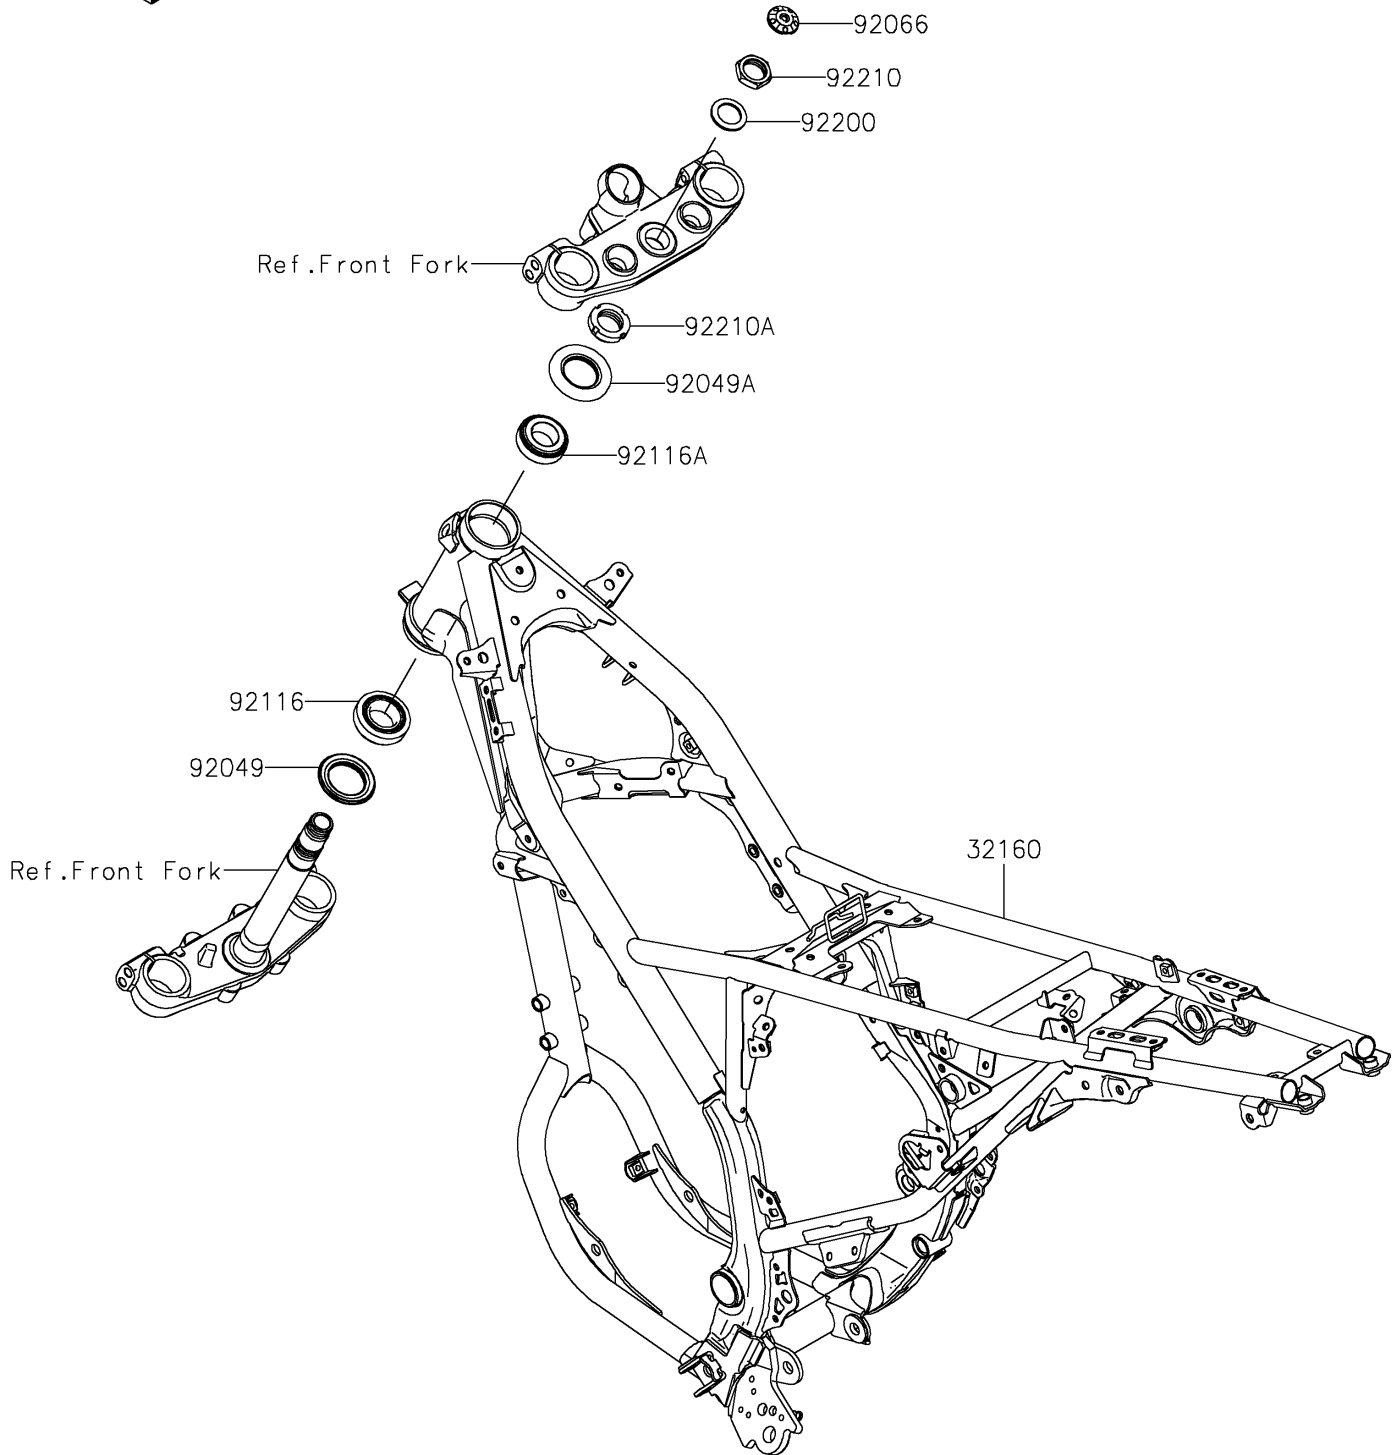

2022 KLX® 230 S PARTS DIAGRAM

Frame

F2120

2022 KLX® 230 S PARTS LIST

Frame

ITEM NAME	PART NUMBER	QUANTITY
FRAME-COMP,P.SILVER (Ref # 32160)	32160-1963-458	1
SEAL-OIL,XMHE36X52X4J (Ref # 92049)	92049-1162	1
SEAL-OIL,STEERING STEM (Ref # 92049A)	92049-1214	1
PLUG (Ref # 92066)	92066-0162	1
BEARING-ROLLER,HR320/28XJ (Ref # 92116)	92116-1009	1
BEARING-ROLLER,HICAP 32005JR (Ref # 92116A)	92116-1052	1
WASHER,STEERING STEM (Ref # 92200)	92200-0517	1
NUT,STEERING STEM,22MM (Ref # 92210)	92210-1521	1
NUT,STEERING STEM,25MM (Ref # 92210A)	92210-1754	1