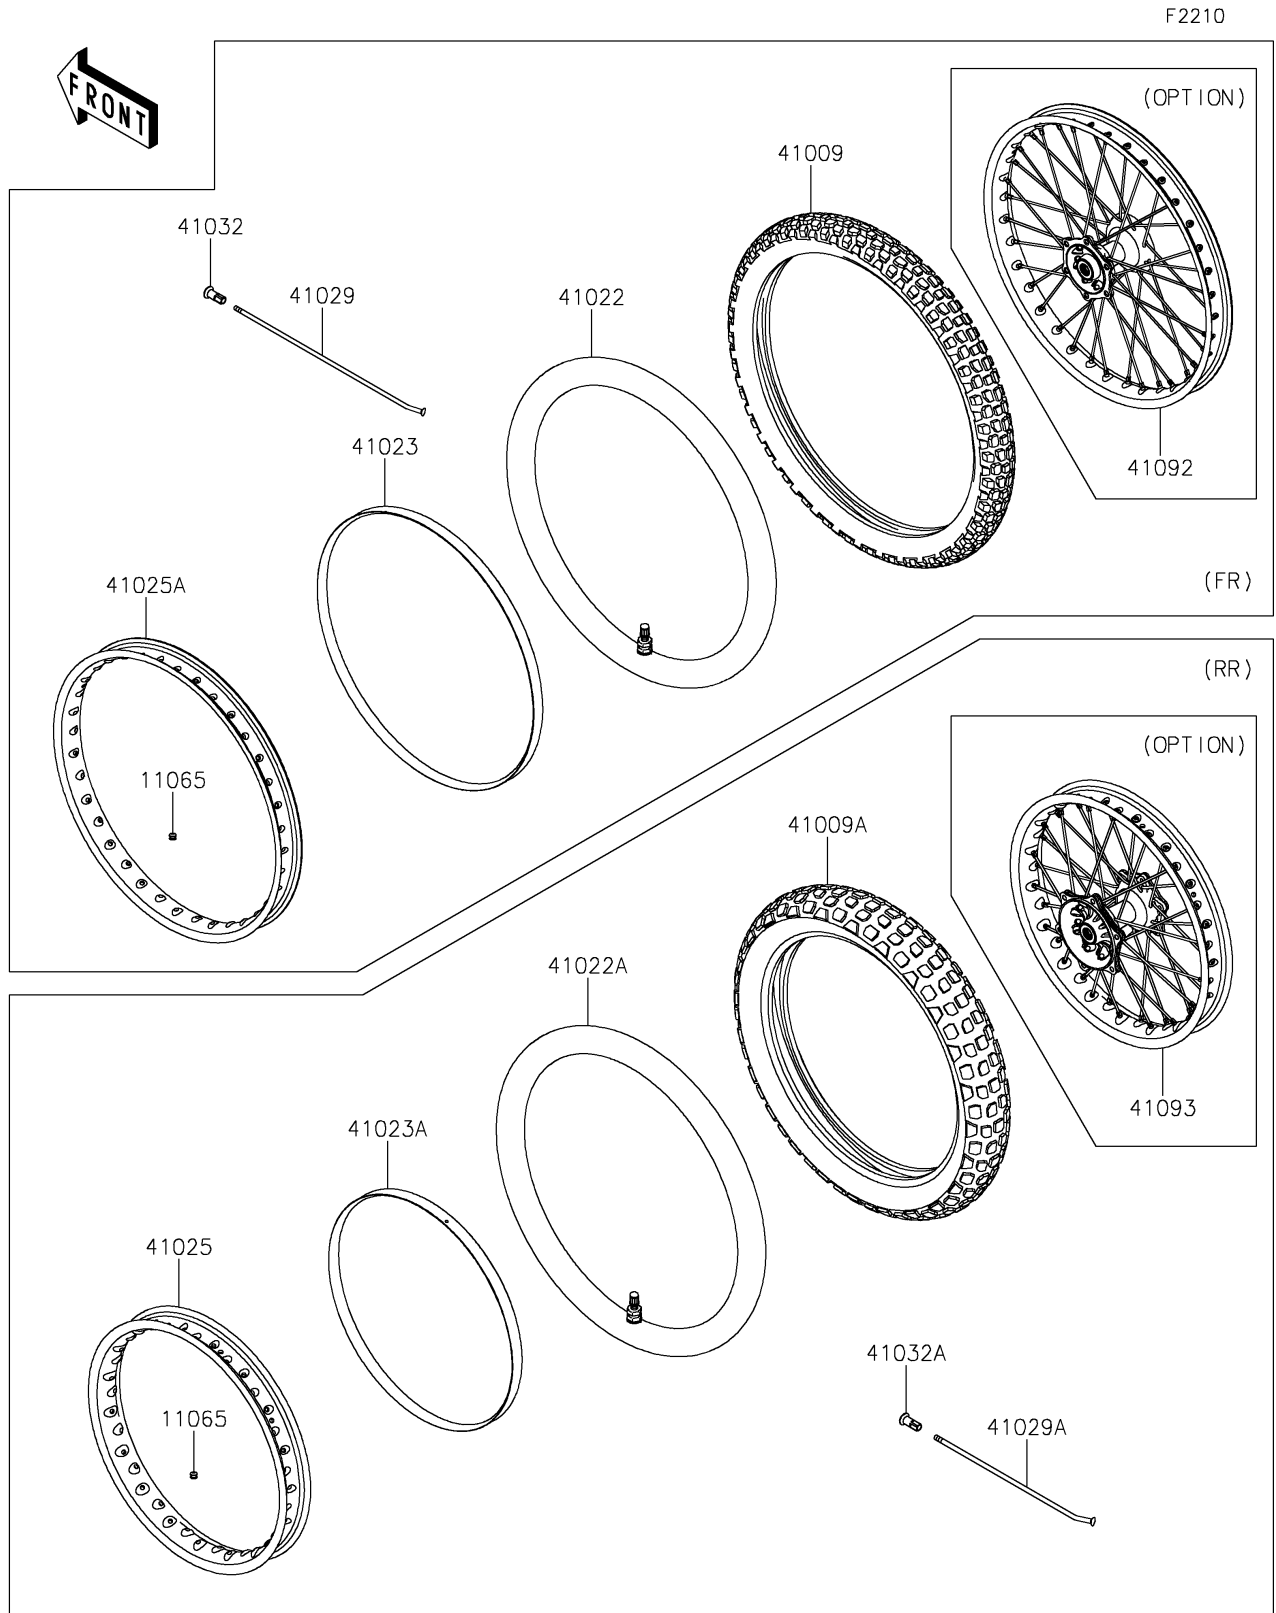

2022 KLX® 230 S PARTS DIAGRAM

Wheels/Tires

2022 KLX® 230 S PARTS LIST

Wheels/Tires

ITEM NAME	PART NUMBER	QUANTITY
CAP,BEAD STOPPER (Ref # 11065)	11065-0384	2
TIRE,FR,2.75-21 45P,GP-21F (Ref # 41009)	41009-0559	1
TIRE,RR,4.10-18 59P,GP-22R (Ref # 41009A)	41009-0560	1
TUBE-TIRE (Ref # 41022)	41022-0112	1
TUBE-TIRE (Ref # 41022A)	41022-0113	1
BAND-RIM,2.75-21 (Ref # 41023)	41023-0028	1
BAND-RIM,4.10-18 (Ref # 41023A)	41023-0029	1
RIM,RR,18X1.85,SILVER (Ref # 41025)	41025-0399-WA	1
RIM,FR,21X1.60,SILVER (Ref # 41025A)	41025-0400-WA	1
SPOKE-INNER,225.5MMX162D (Ref # 41029)	41029-0105	36
SPOKE-INNER,186.5MMX162D (Ref # 41029A)	41029-0106	36
NIPPLE-SPOKE (Ref # 41032)	41032-0010	36
NIPPLE-SPOKE (Ref # 41032A)	41032-0013	36
WHEEL-SUB ASSY,FR,SILVER (Ref # 41092)	41092-0041-WA	1
WHEEL-SUB ASSY,RR,SILVER (Ref # 41093)	41093-0025-WA	1