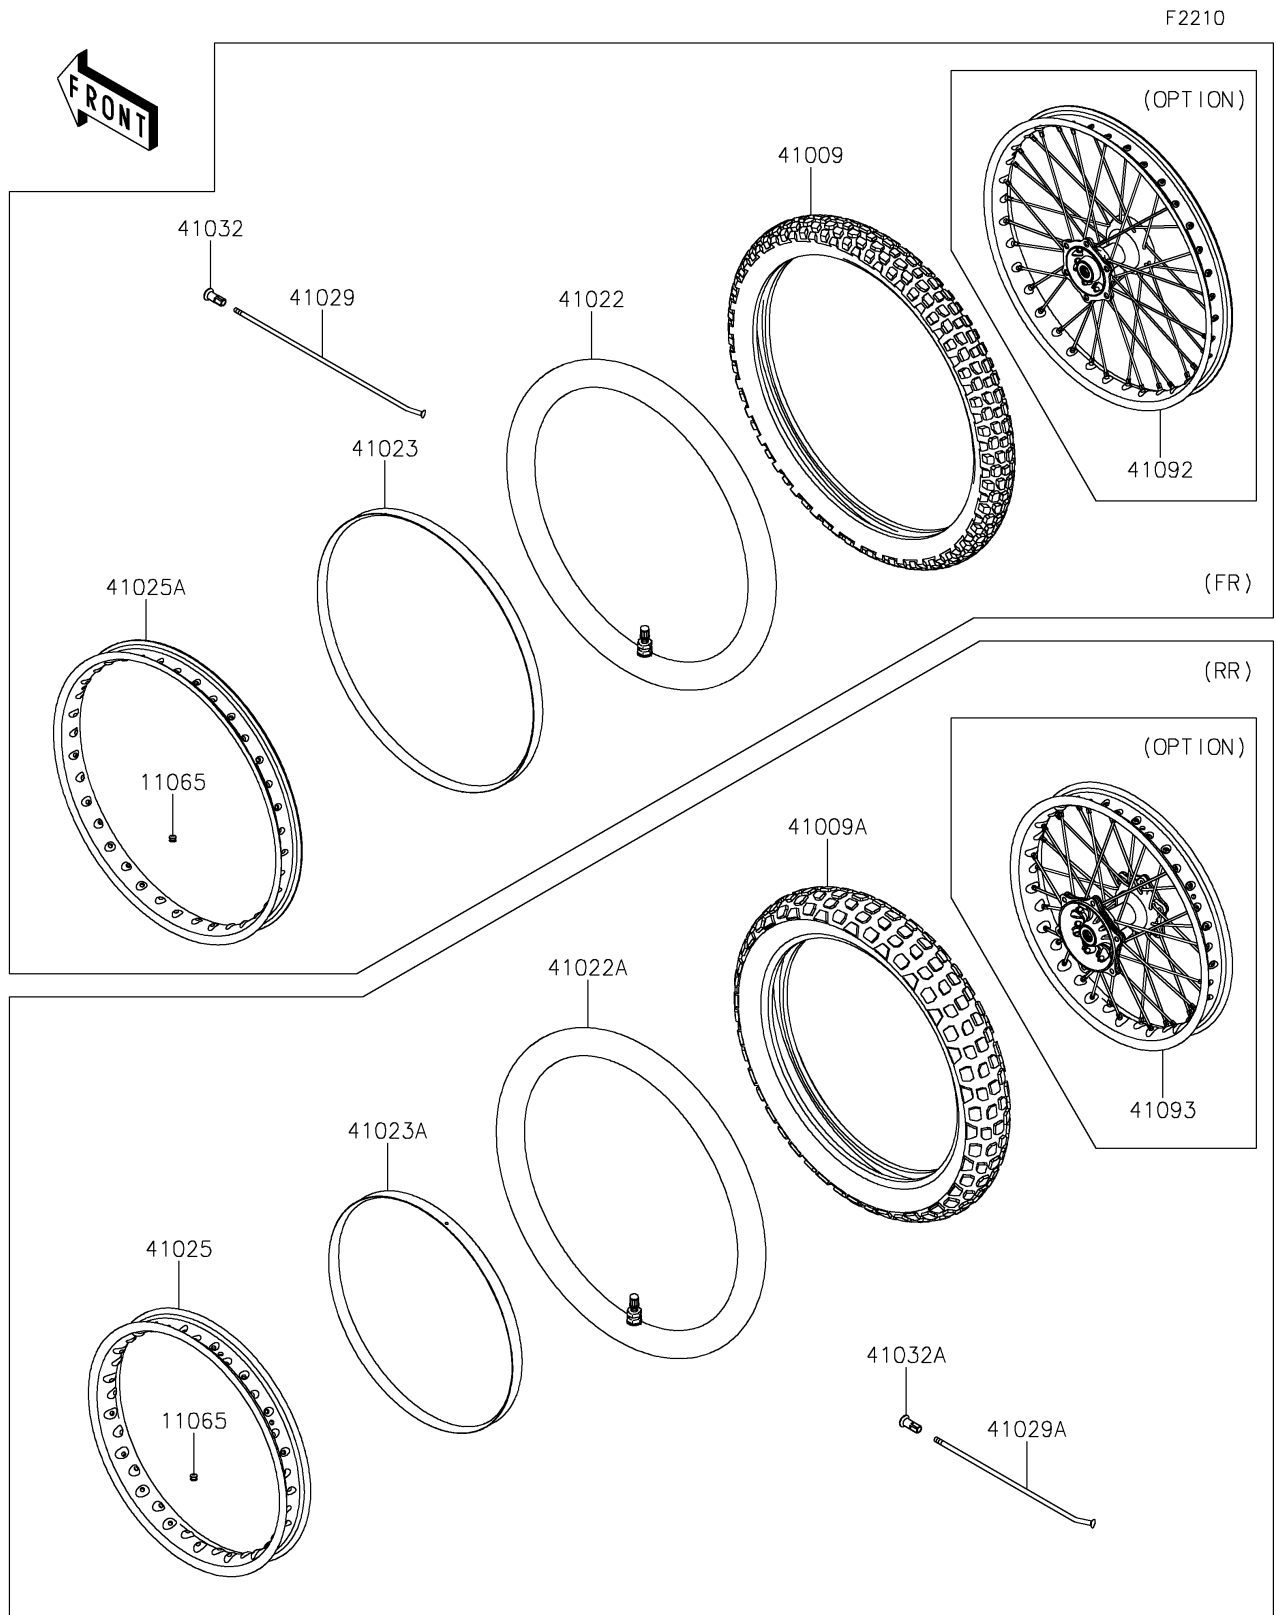

# 2022 KLX® 230 S PARTS DIAGRAM

Wheels/Tires

## 2022 KLX® 230 S PARTS LIST

### Wheels/Tires

ITEM NAME	PART NUMBER	QUANTITY
CAP,BEAD STOPPER (Ref # 11065)	11065-0384	2
TIRE,FR,2.75-21 45P,GP-21F (Ref # 41009)	41009-0559	1
TIRE,RR,4.10-18 59P,GP-22R (Ref # 41009A)	41009-0560	1
TUBE-TIRE (Ref # 41022)	41022-0112	1
TUBE-TIRE (Ref # 41022A)	41022-0113	1
BAND-RIM,2.75-21 (Ref # 41023)	41023-0028	1
BAND-RIM,4.10-18 (Ref # 41023A)	41023-0029	1
RIM,RR,18X1.85,SILVER (Ref # 41025)	41025-0399-WA	1
RIM,FR,21X1.60,SILVER (Ref # 41025A)	41025-0400-WA	1
SPOKE-INNER,225.5MMX162D (Ref # 41029)	41029-0105	36
SPOKE-INNER,186.5MMX162D (Ref # 41029A)	41029-0106	36
NIPPLE-SPOKE (Ref # 41032)	41032-0010	36
NIPPLE-SPOKE (Ref # 41032A)	41032-0013	36
WHEEL-SUB ASSY,FR,SILVER (Ref # 41092)	41092-0041-WA	1
WHEEL-SUB ASSY,RR,SILVER (Ref # 41093)	41093-0025-WA	1