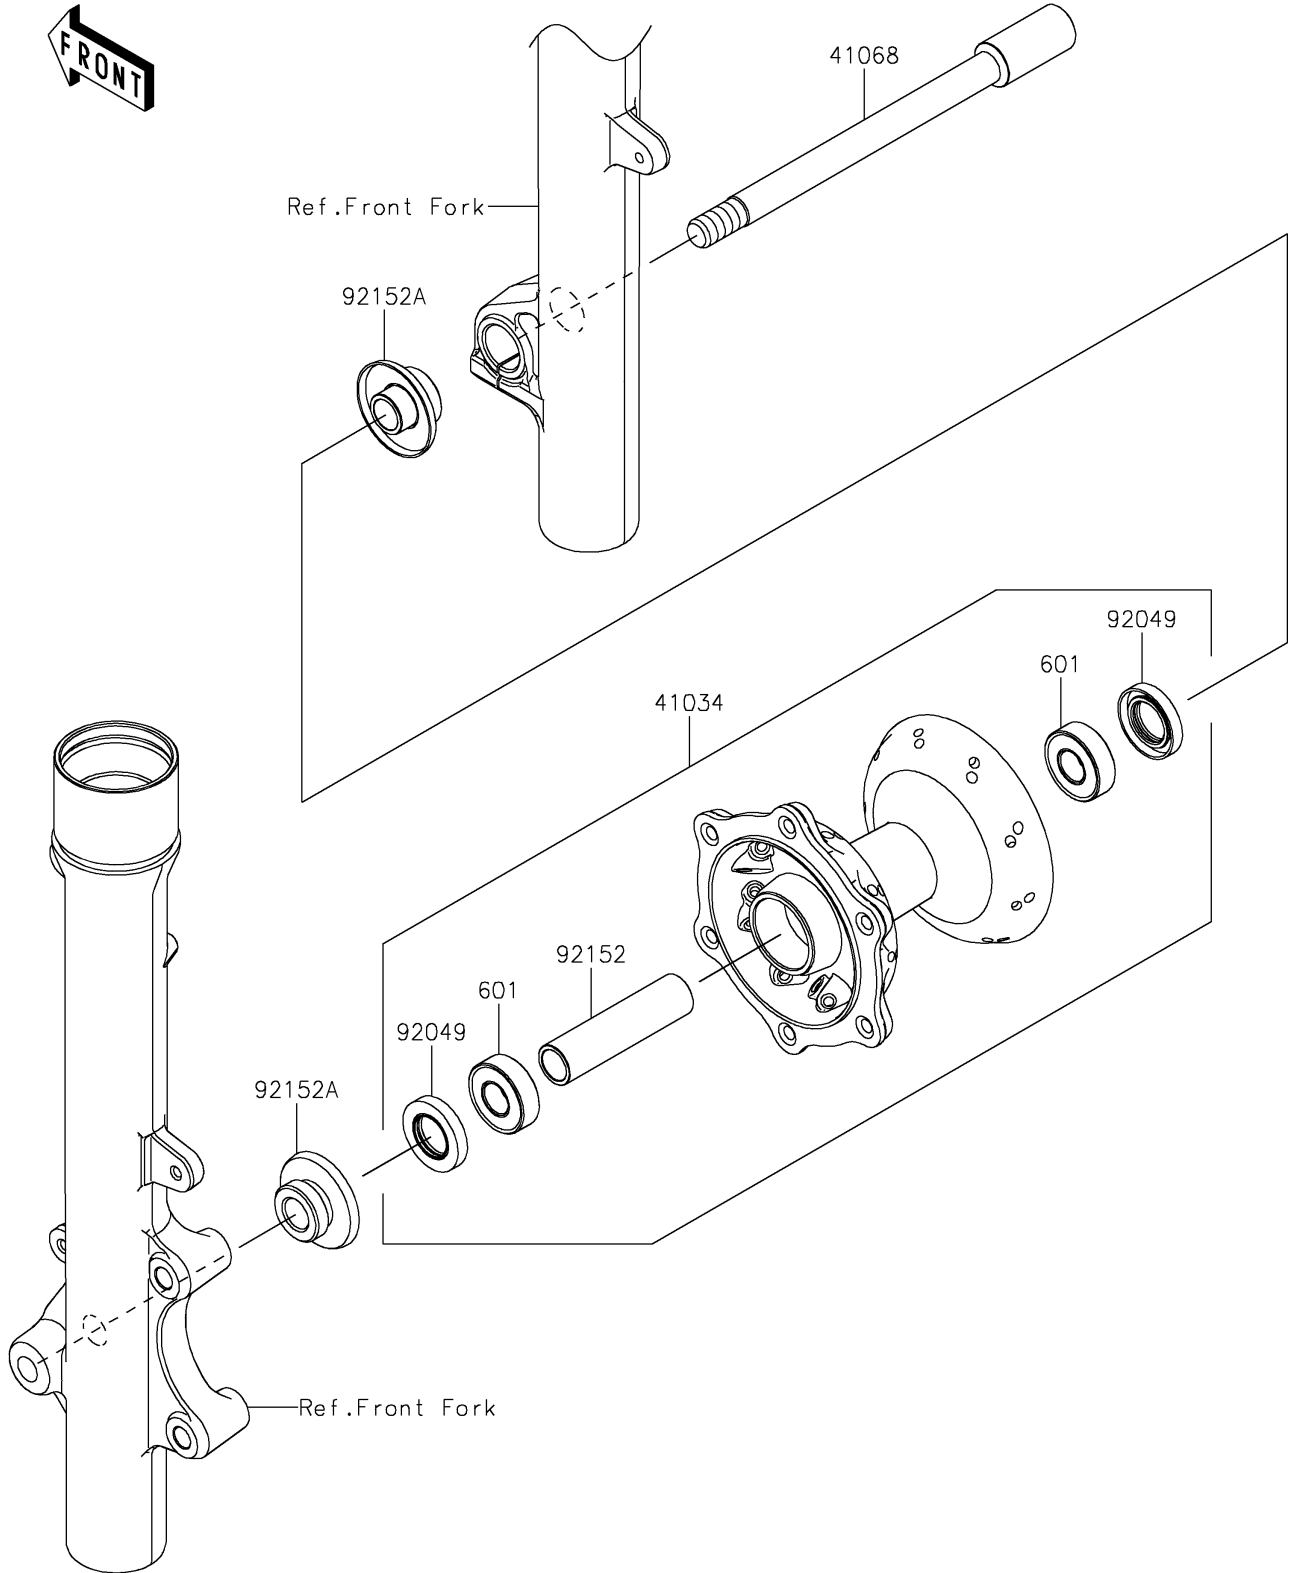

2022 KLX® 230 S PARTS DIAGRAM

Front Hub

F2230

2022 KLX® 230 S PARTS LIST

Front Hub

ITEM NAME	PART NUMBER	QUANTITY
DRUM-ASSY,FR (Ref # 41034)	41034-0600	1
AXLE,FR,15X188 (Ref # 41068)	41068-0650	1
SEAL-OIL (Ref # 92049)	92049-0114	2
COLLAR,15.2X20X9 (Ref # 92152)	92152-2543	1
COLLAR (Ref # 92152A)	92152-2544	2
BEARING-BALL (Ref # 601)	601B6202UU	2