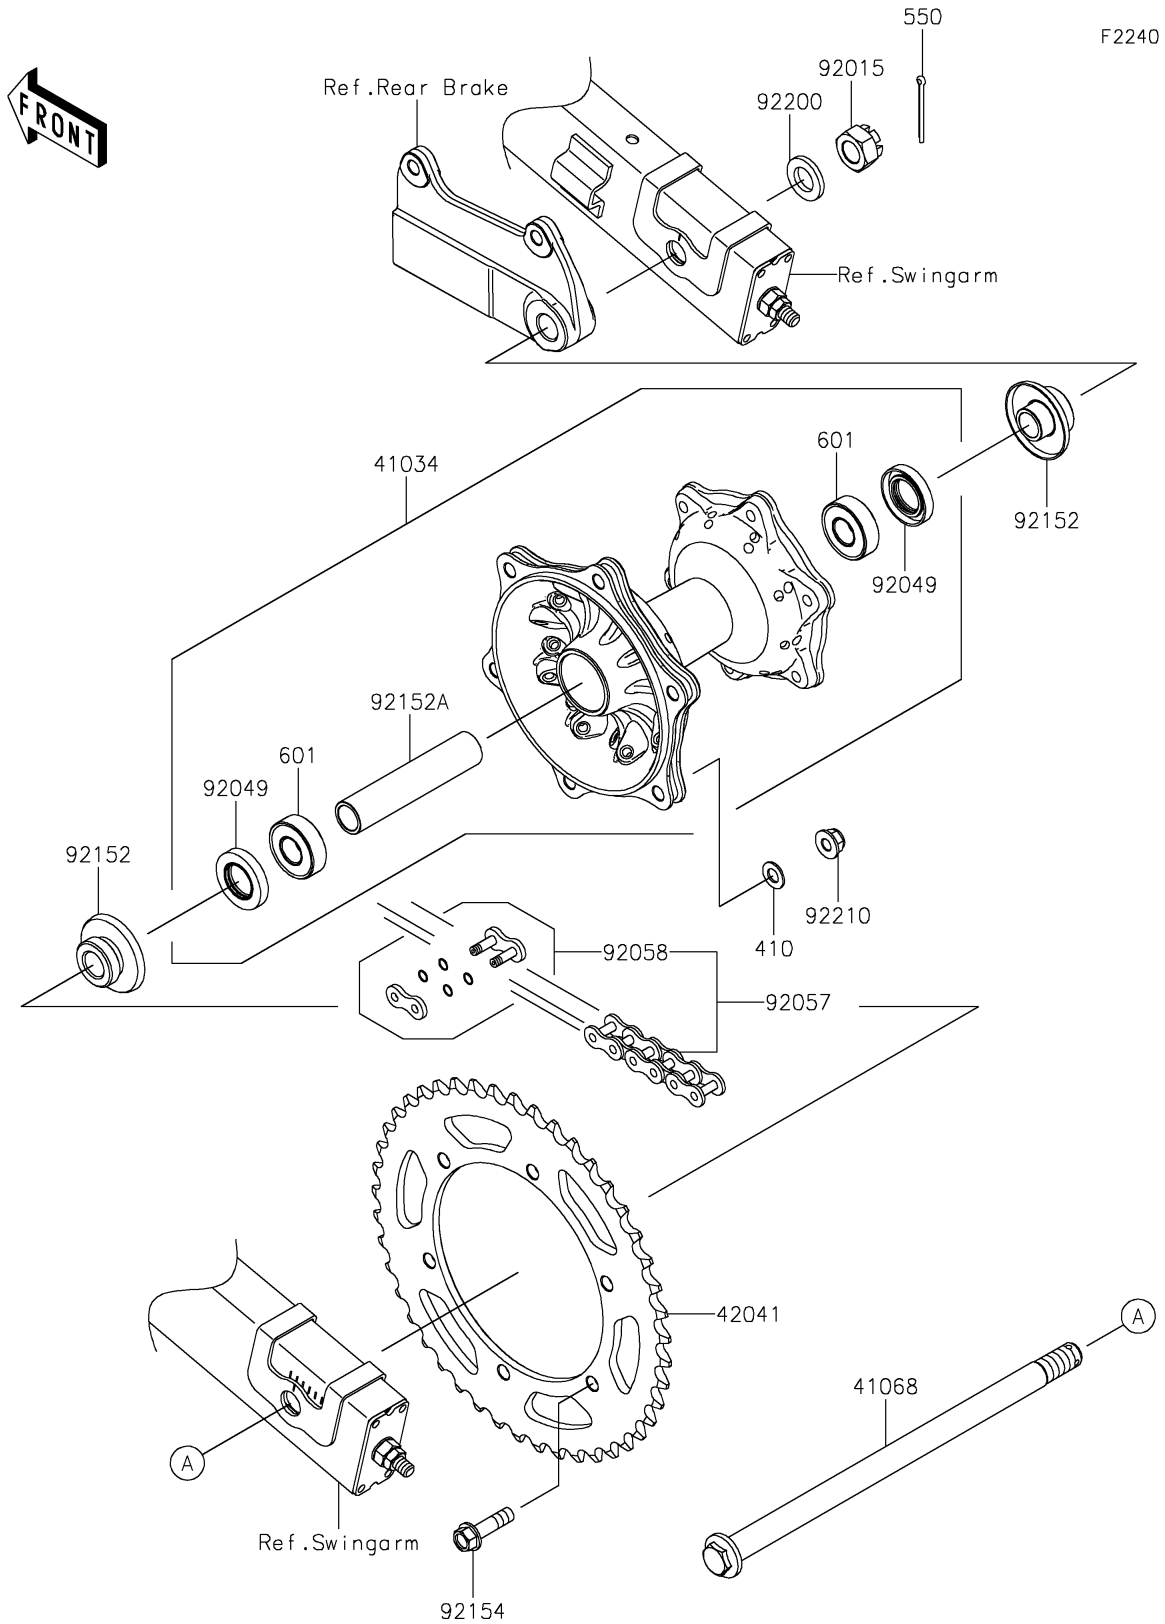

2022 KLX® 230 S PARTS DIAGRAM

Rear Hub

2022 KLX® 230 S PARTS LIST

Rear Hub

ITEM NAME	PART NUMBER	QUANTITY
DRUM-ASSY,RR (Ref # 41034)	41034-0612	1
AXLE,RR,15X275 (Ref # 41068)	41068-0648	1
SPROCKET-HUB,45T (Ref # 42041)	42041-0174	1
NUT,CASTLE,14MM (Ref # 92015)	92015-1765	1
SEAL-OIL (Ref # 92049)	92049-0114	2
CHAIN,DRIVE,520VF2X108L (Ref # 92057)	92057-0802	1
JOINT-CHAIN (Ref # 92058)	92058-0069	1
COLLAR (Ref # 92152)	92152-2544	2
COLLAR,15.2X20X96.2 (Ref # 92152A)	92152-2546	1
BOLT,FLANGED,8X30 (Ref # 92154)	92154-3918	6
WASHER,14.2X26X3.2 (Ref # 92200)	92200-1428	1
NUT,8MM (Ref # 92210)	92210-0570	6
WASHER-PLAIN-SMALL,8MM (Ref # 410)	410AA0800	6
PIN-COTTER,3.0X35 (Ref # 550)	550AA3035	1
BEARING-BALL (Ref # 601)	601B6202UU	2