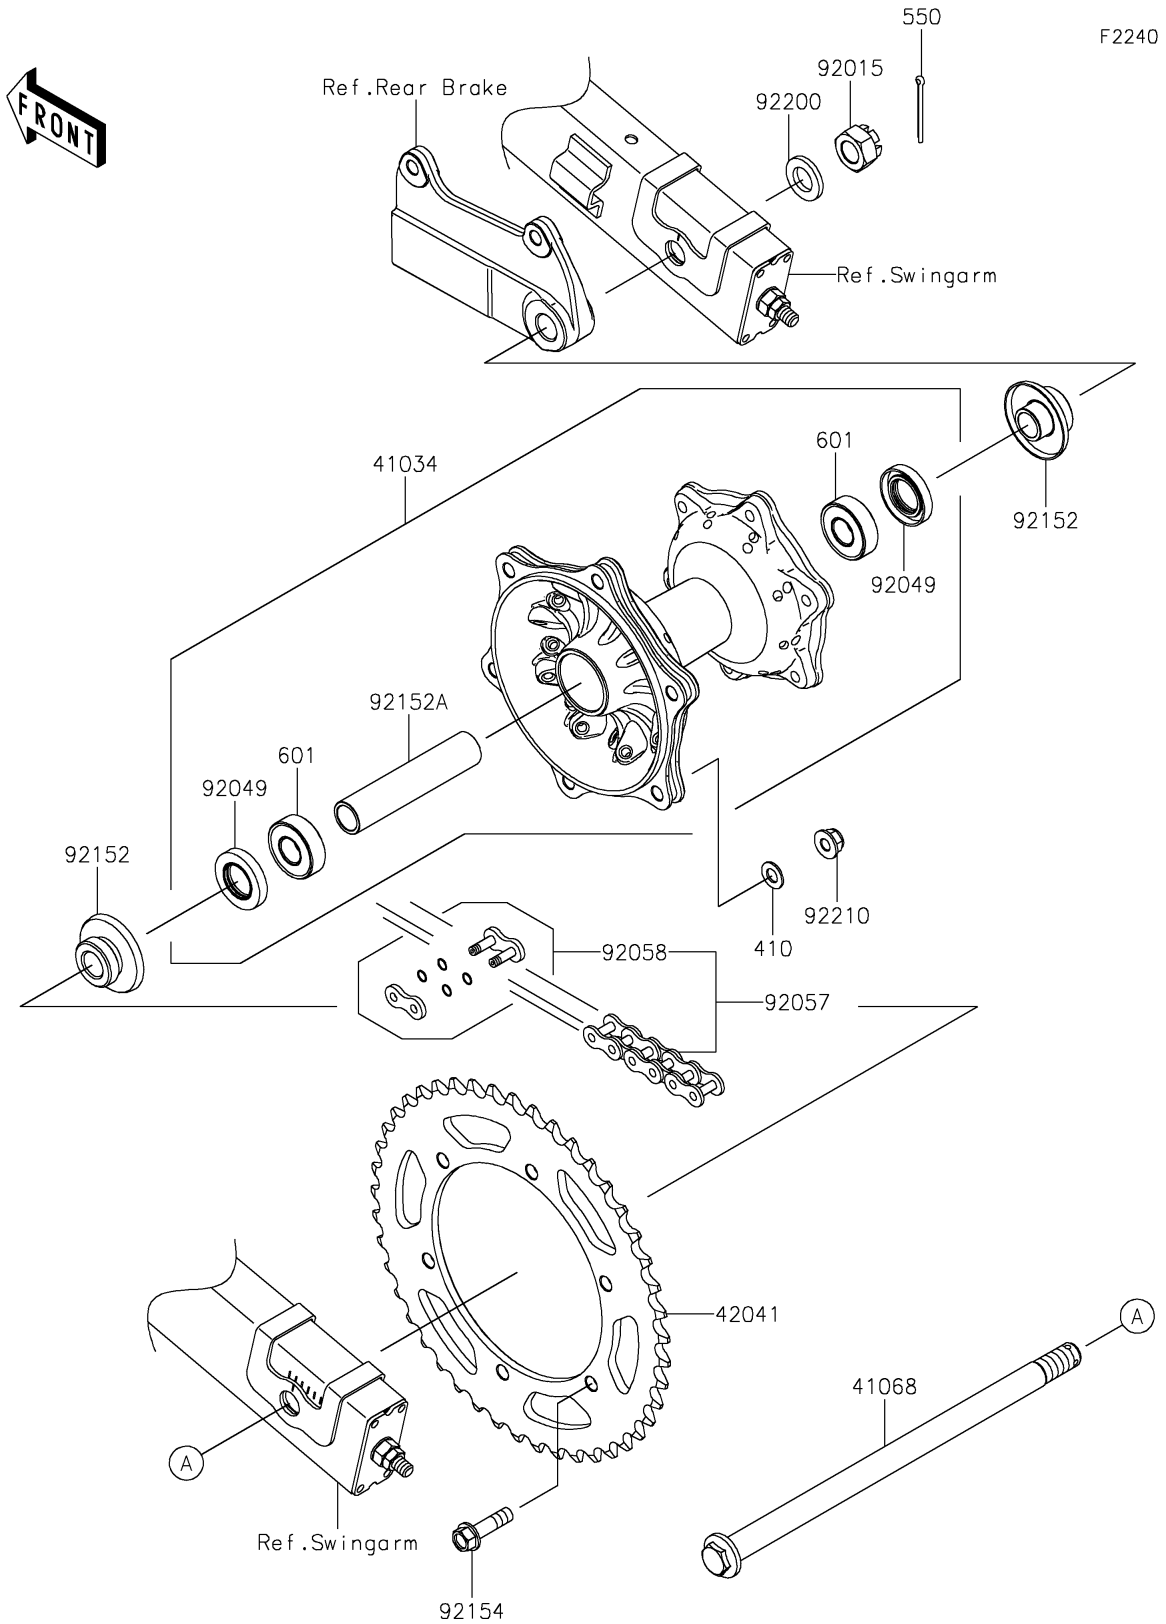

# 2022 KLX® 230 S PARTS DIAGRAM

## Rear Hub

## 2022 KLX® 230 S PARTS LIST

### Rear Hub

ITEM NAME	PART NUMBER	QUANTITY
DRUM-ASSY,RR (Ref # 41034)	41034-0612	1
AXLE,RR,15X275 (Ref # 41068)	41068-0648	1
SPROCKET-HUB,45T (Ref # 42041)	42041-0174	1
NUT,CASTLE,14MM (Ref # 92015)	92015-1765	1
SEAL-OIL (Ref # 92049)	92049-0114	2
CHAIN,DRIVE,520VF2X108L (Ref # 92057)	92057-0802	1
JOINT-CHAIN (Ref # 92058)	92058-0069	1
COLLAR (Ref # 92152)	92152-2544	2
COLLAR,15.2X20X96.2 (Ref # 92152A)	92152-2546	1
BOLT,FLANGED,8X30 (Ref # 92154)	92154-3918	6
WASHER,14.2X26X3.2 (Ref # 92200)	92200-1428	1
NUT,8MM (Ref # 92210)	92210-0570	6
WASHER-PLAIN-SMALL,8MM (Ref # 410)	410AA0800	6
PIN-COTTER,3.0X35 (Ref # 550)	550AA3035	1
BEARING-BALL (Ref # 601)	601B6202UU	2