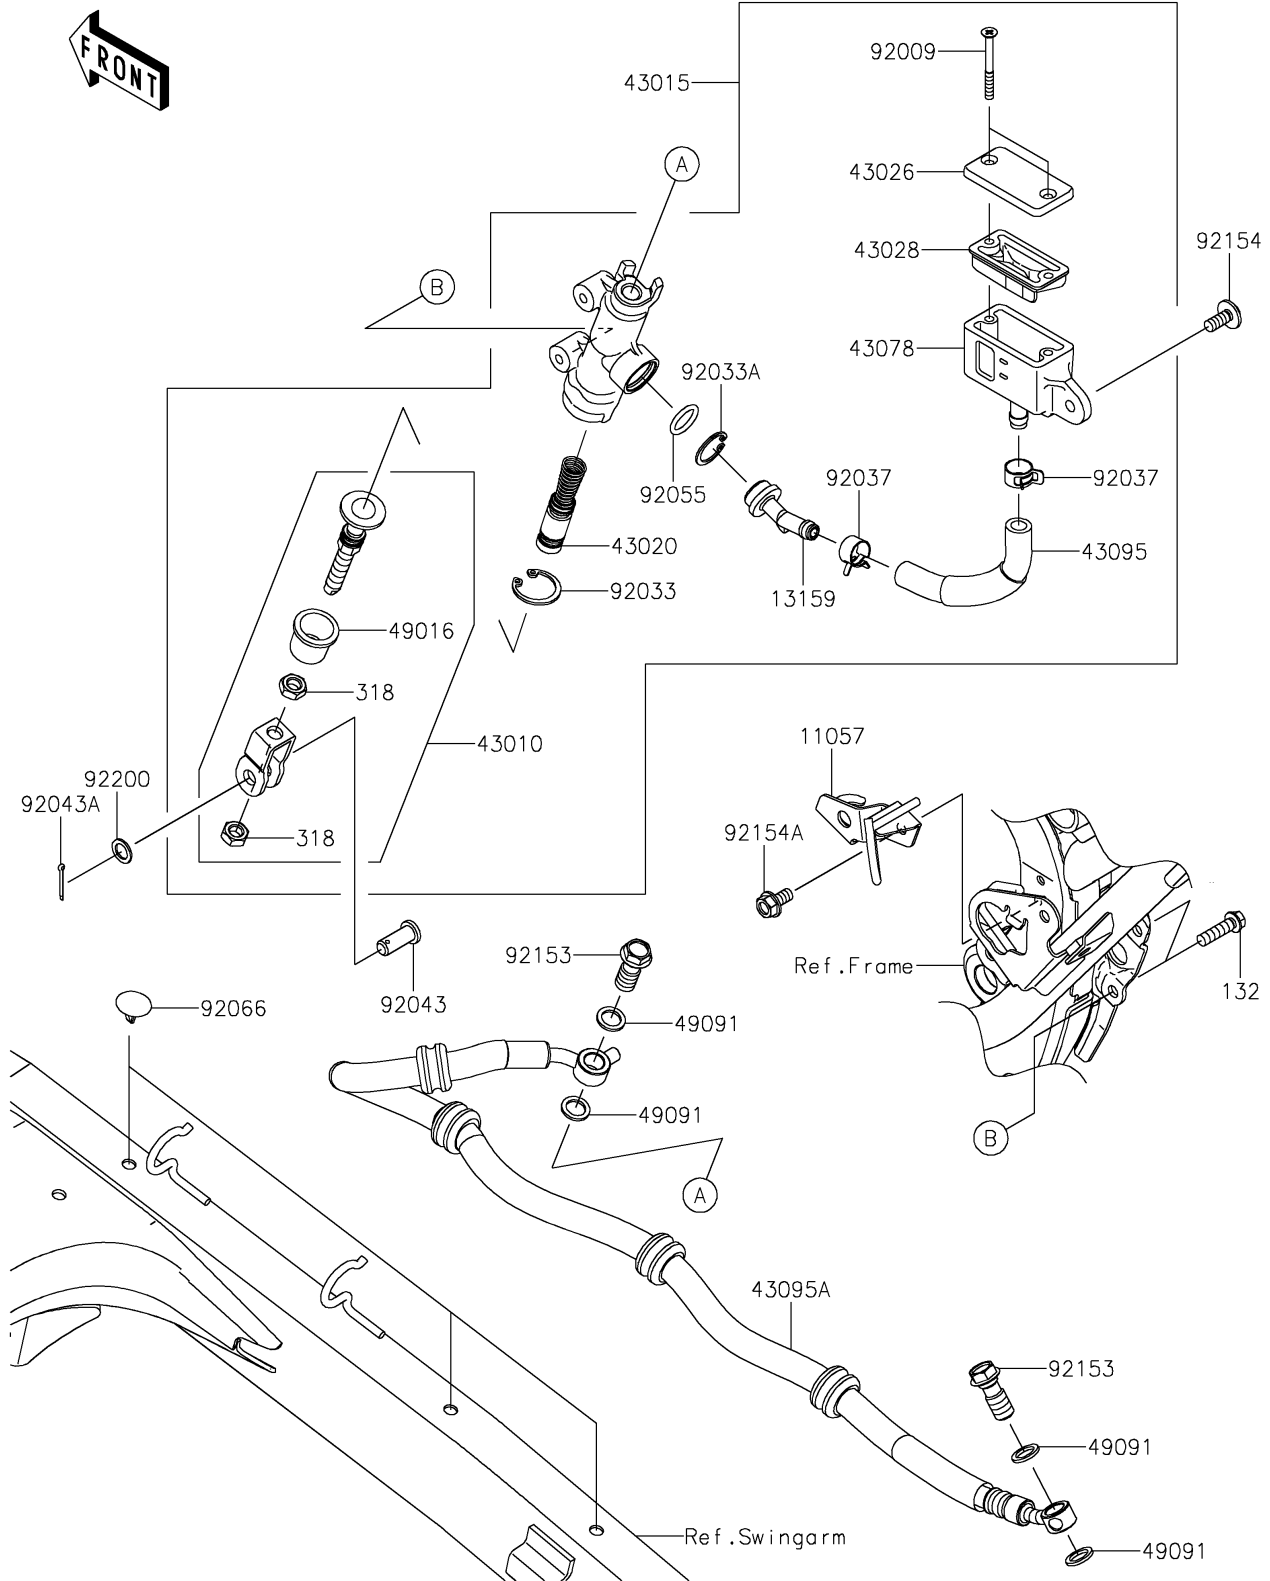

2022 KLX® 230 S PARTS DIAGRAM

Rear Master Cylinder

F2293

2022 KLX® 230 S PARTS LIST

Rear Master Cylinder

ITEM NAME	PART NUMBER	QUANTITY
BRACKET (Ref # 11057)	11057-2396	1
CONNECTOR (Ref # 13159)	13159-0009	1
ROD-ASSY-BRAKE (Ref # 43010)	43010-0028	1
CYLINDER-ASSY-MASTER,RR (Ref # 43015)	43015-0737	1
PISTON-COMP-BRAKE (Ref # 43020)	43020-0027	1
CAP-BRAKE (Ref # 43026)	43026-1075	1
DIAPHRAGM (Ref # 43028)	43028-1067	1
RESERVOIR (Ref # 43078)	43078-1189	1
HOSE-BRAKE (Ref # 43095)	43095-1663	1
HOSE-BRAKE,RR CALIPER-RR M/C (Ref # 43095A)	43095-1665	1
COVER-SEAL,BRAKE PISTON (Ref # 49016)	49016-1103	1
WASHER-SEAL,10.1X14.5X1.5 (Ref # 49091)	49091-0001	4
SCREW,4X40 (Ref # 92009)	92009-1596	2
RING-SNAP,20.9X24.6X1.2 (Ref # 92033)	92033-0079	1
RING-SNAP,20.5MM (Ref # 92033A)	92033-1186	1
CLAMP (Ref # 92037)	92037-1710	2
PIN (Ref # 92043)	92043-0004	1
PIN,COTTER,2.0X15 (Ref # 92043A)	92043-0766	1
RING-O,14.8X2.4 (Ref # 92055)	92055-0741	1
PLUG (Ref # 92066)	92066-0934	3
BOLT,OIL,L=23 (Ref # 92153)	92153-0029	2
BOLT,SOCKET,6X14 (Ref # 92154)	92154-1202	1
BOLT,FLANGED,6X12 (Ref # 92154A)	92154-2776	1
WASHER,8.5X13X1 (Ref # 92200)	92200-1980	1
BOLT-FLANGED-SMALL,6X22 (Ref # 132)	132BA0622	2
NUT-HEX-SMALL,8MM (Ref # 318)	318BA0800	2