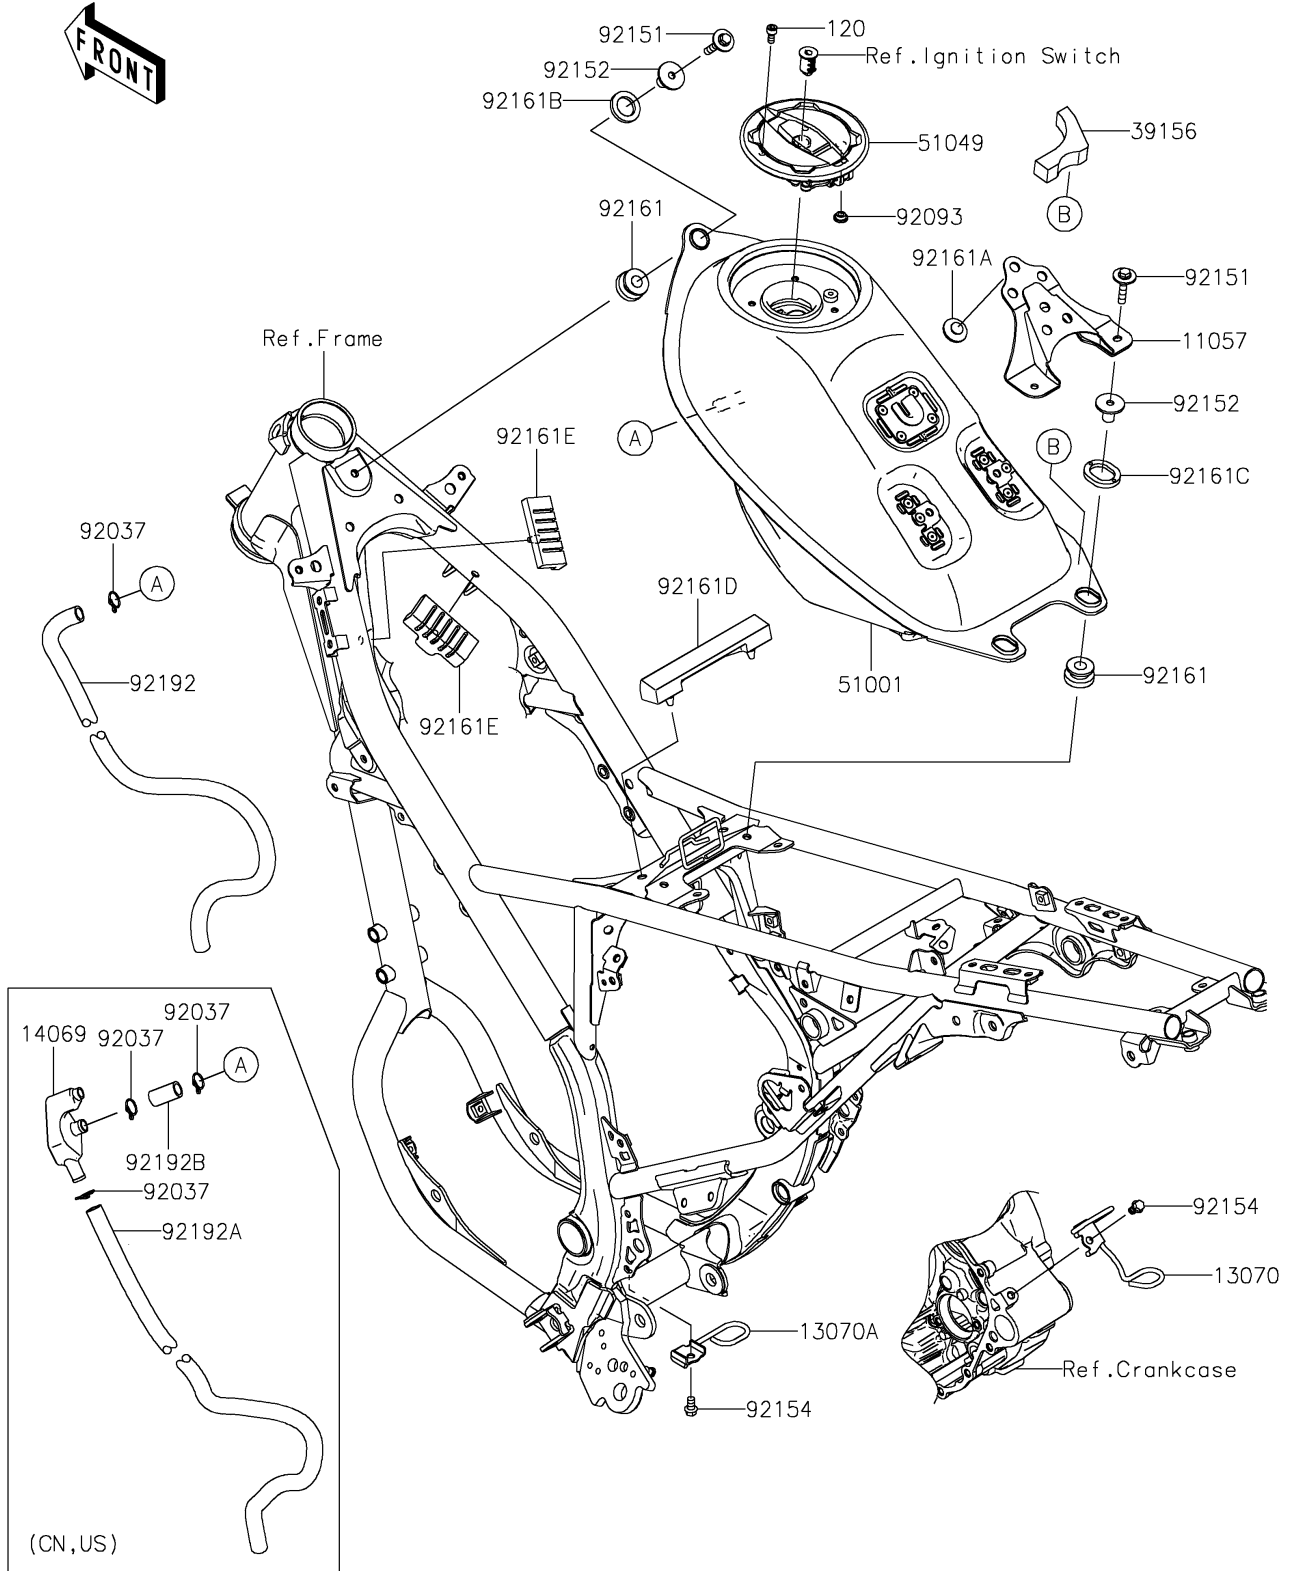

# 2022 KLX® 230 S PARTS DIAGRAM

## Fuel Tank

F2410

## 2022 KLX® 230 S PARTS LIST

### Fuel Tank

ITEM NAME	PART NUMBER	QUANTITY
BRACKET (Ref # 11057)	11057-3910	1
GUIDE (Ref # 13070)	13070-0909	1
GUIDE (Ref # 13070A)	13070-0912	1
PAD (Ref # 39156)	39156-2463	1
TANK-COMP-FUEL,F.S.BLACK (Ref # 51001)	51001-0902-25Q	1
CAP-TANK (Ref # 51049)	51049-0765	1
SEAL,FUEL TANK CAP (Ref # 92093)	92093-1030	1
BOLT,FLANGED,6X30 (Ref # 92151)	92151-1105	3
COLLAR,6.8X10X16 (Ref # 92152)	92152-2666	3
BOLT,FLANGED,6X10 (Ref # 92154)	92154-0459	2
DAMPER,FUEL TANK (Ref # 92161)	92161-1392	3
DAMPER,8X22X10 (Ref # 92161A)	92161-1685	3
DAMPER (Ref # 92161B)	92161-2216	1
DAMPER (Ref # 92161C)	92161-2217	2
DAMPER (Ref # 92161D)	92161-2231	1
DAMPER (Ref # 92161E)	92161-2286	2
BOLT-SOCKET,5X12 (Ref # 120)	120CA0512	4