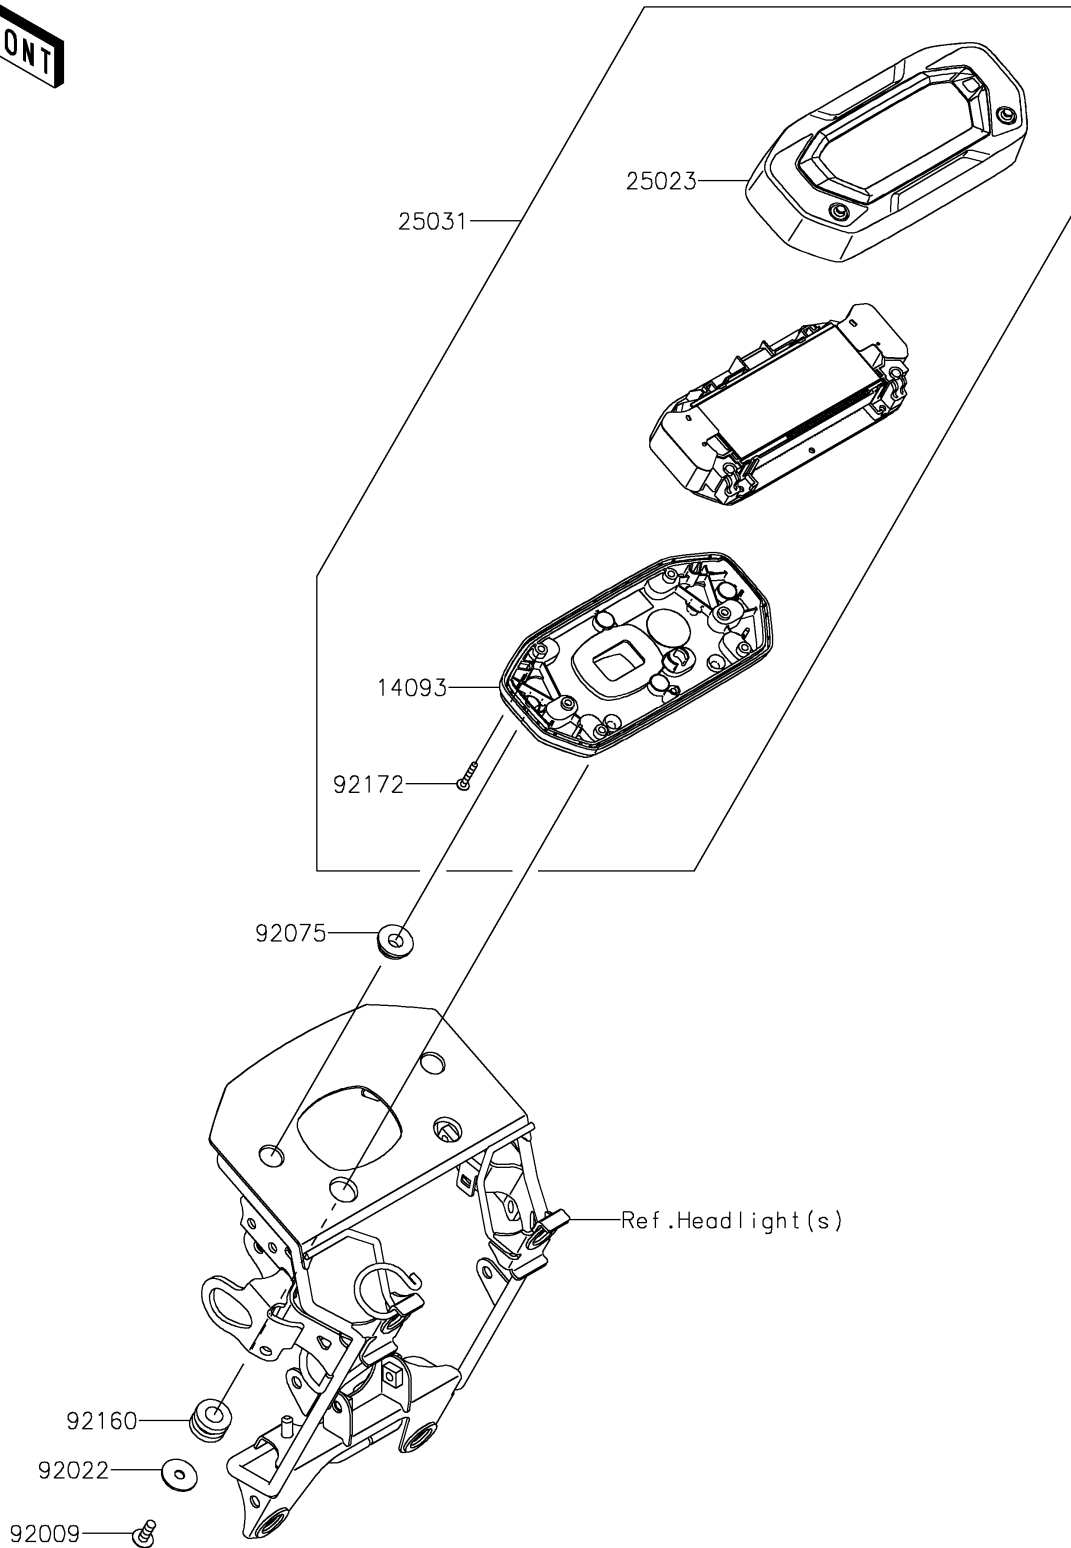

2022 KLX® 230 S PARTS DIAGRAM

Meter(s)

F2530

2022 KLX® 230 S PARTS LIST

Meter(s)

ITEM NAME	PART NUMBER	QUANTITY
COVER,METER (Ref # 14093)	14093-0941	1
COVER-METER CASE (Ref # 25023)	25023-0139	1
METER-ASSY,LCD (Ref # 25031)	25031-0851	1
SCREW,TAPPING,5X14 (Ref # 92009)	92009-1197	2
WASHER,5.5X20X1.2 (Ref # 92022)	92022-1405	2
DAMPER,RADIATOR GUARD (Ref # 92075)	92075-1469	2
DAMPER,10X20X12 (Ref # 92160)	92160-1167	2
SCREW,TAPPING,3X20 (Ref # 92172)	92172-1224	6