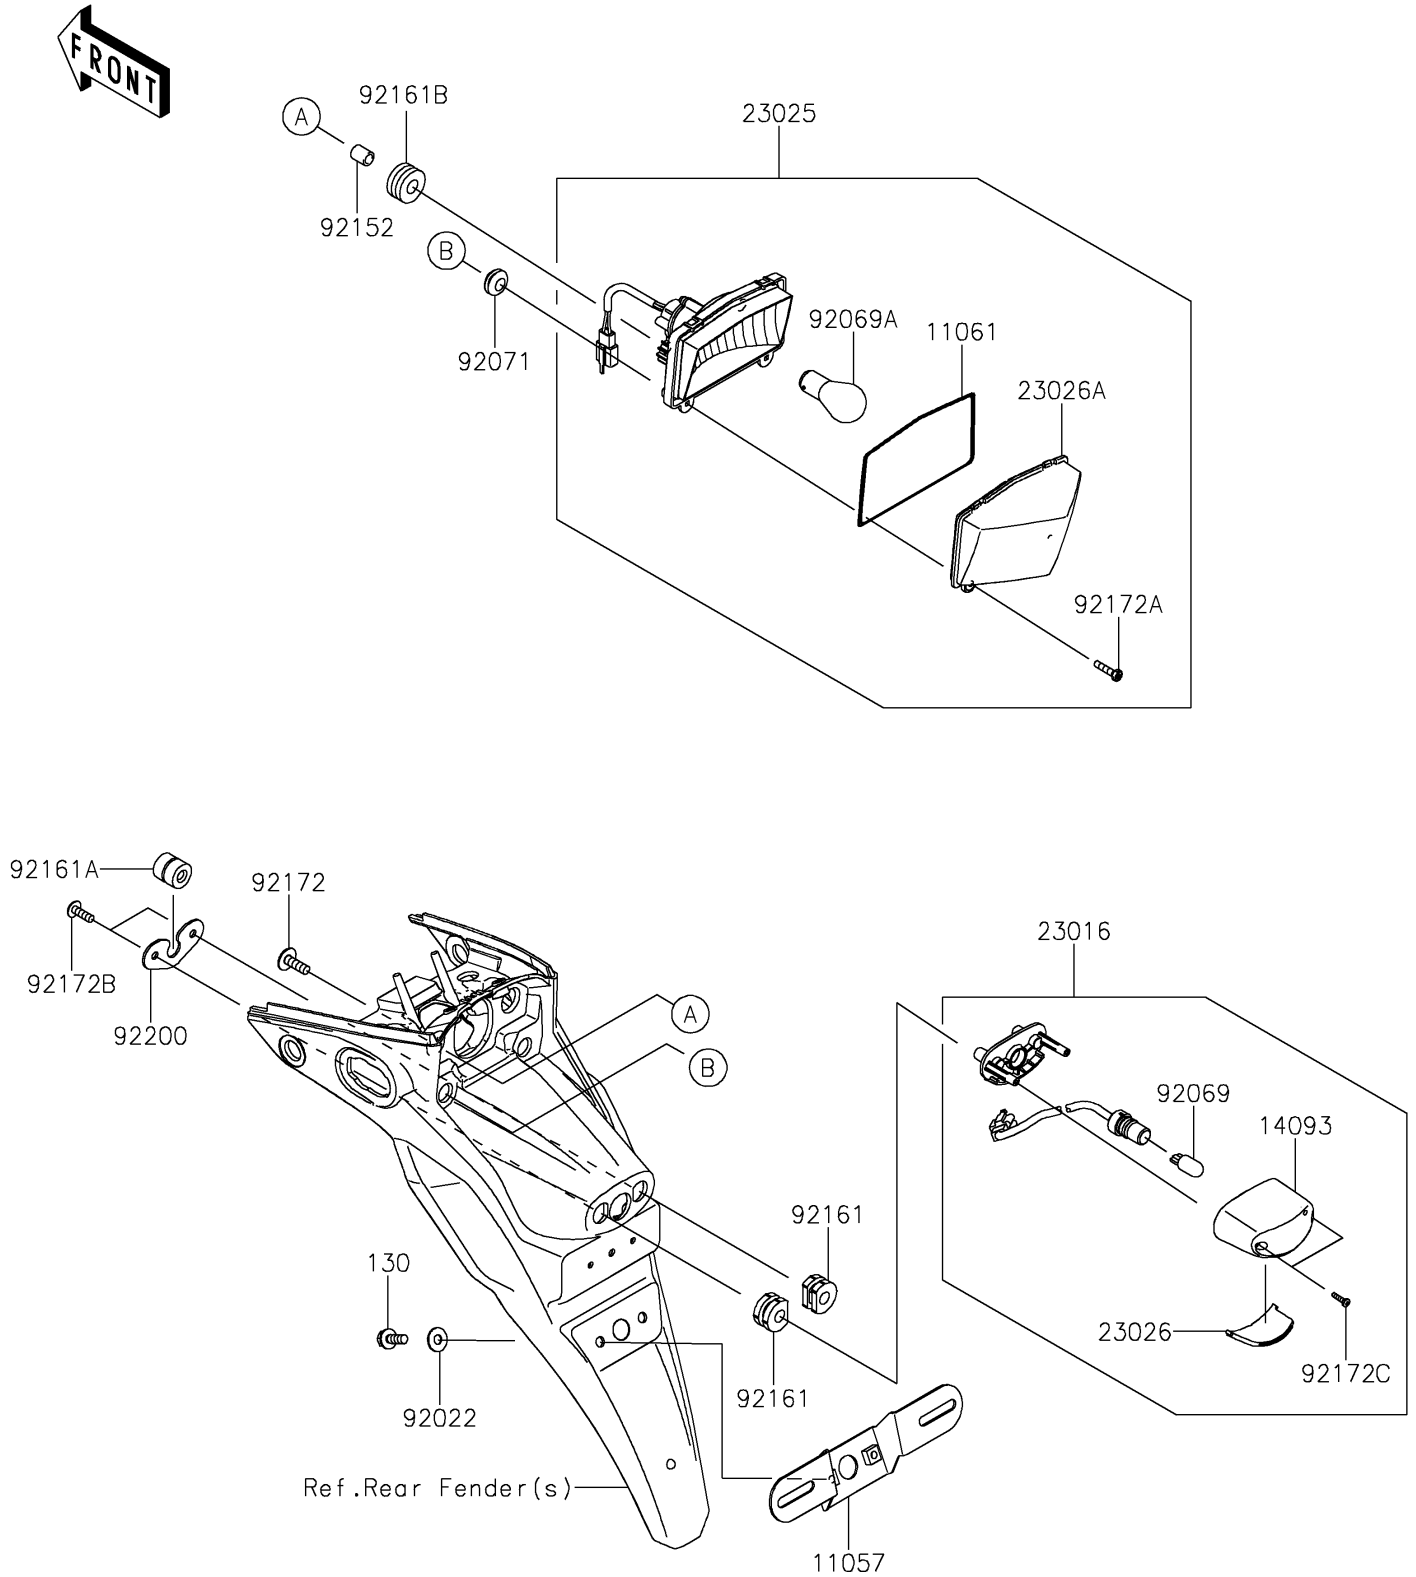

2022 KLX® 230 S PARTS DIAGRAM

Taillight(s)

F2720

2022 KLX® 230 S PARTS LIST

Taillight(s)

ITEM NAME	PART NUMBER	QUANTITY
BRACKET,LICENSE PLATE (Ref # 11057)	11057-1046	1
GASKET,TAIL LAMP LENS (Ref # 11061)	11061-0393	1
COVER,LICENSE LAMP (Ref # 14093)	14093-0525	1
LAMP-ASSY,LICENCE (Ref # 23016)	23016-0604	1
LAMP-TAIL (Ref # 23025)	23025-0392	1
LENS,LICENSE LAMP (Ref # 23026)	23026-0025	1
LENS,TAIL LAMP (Ref # 23026A)	23026-0036	1
WASHER,6.5X16X1.0 (Ref # 92022)	92022-1093	2
BULB,12V 5W (Ref # 92069)	92069-1016	1
BULB,12V 21/5W (Ref # 92069A)	92069-1084	1
GROMMET (Ref # 92071)	92071-024	2
COLLAR,6.8X10X13 (Ref # 92152)	92152-0580	2
DAMPER (Ref # 92161)	92161-0776	2
DAMPER,6X18X18.2 (Ref # 92161A)	92161-1809	1
DAMPER,10X24X12 (Ref # 92161B)	92161-2112	2
SCREW,6X18 (Ref # 92172)	92172-0192	2
SCREW,4.2X19 (Ref # 92172A)	92172-0411	2
SCREW,5X16 (Ref # 92172B)	92172-0834	2
SCREW,4X12 (Ref # 92172C)	92172-0904	2
WASHER (Ref # 92200)	92200-1773	1
BOLT-FLANGED,6X16 (Ref # 130)	130BA0616	2