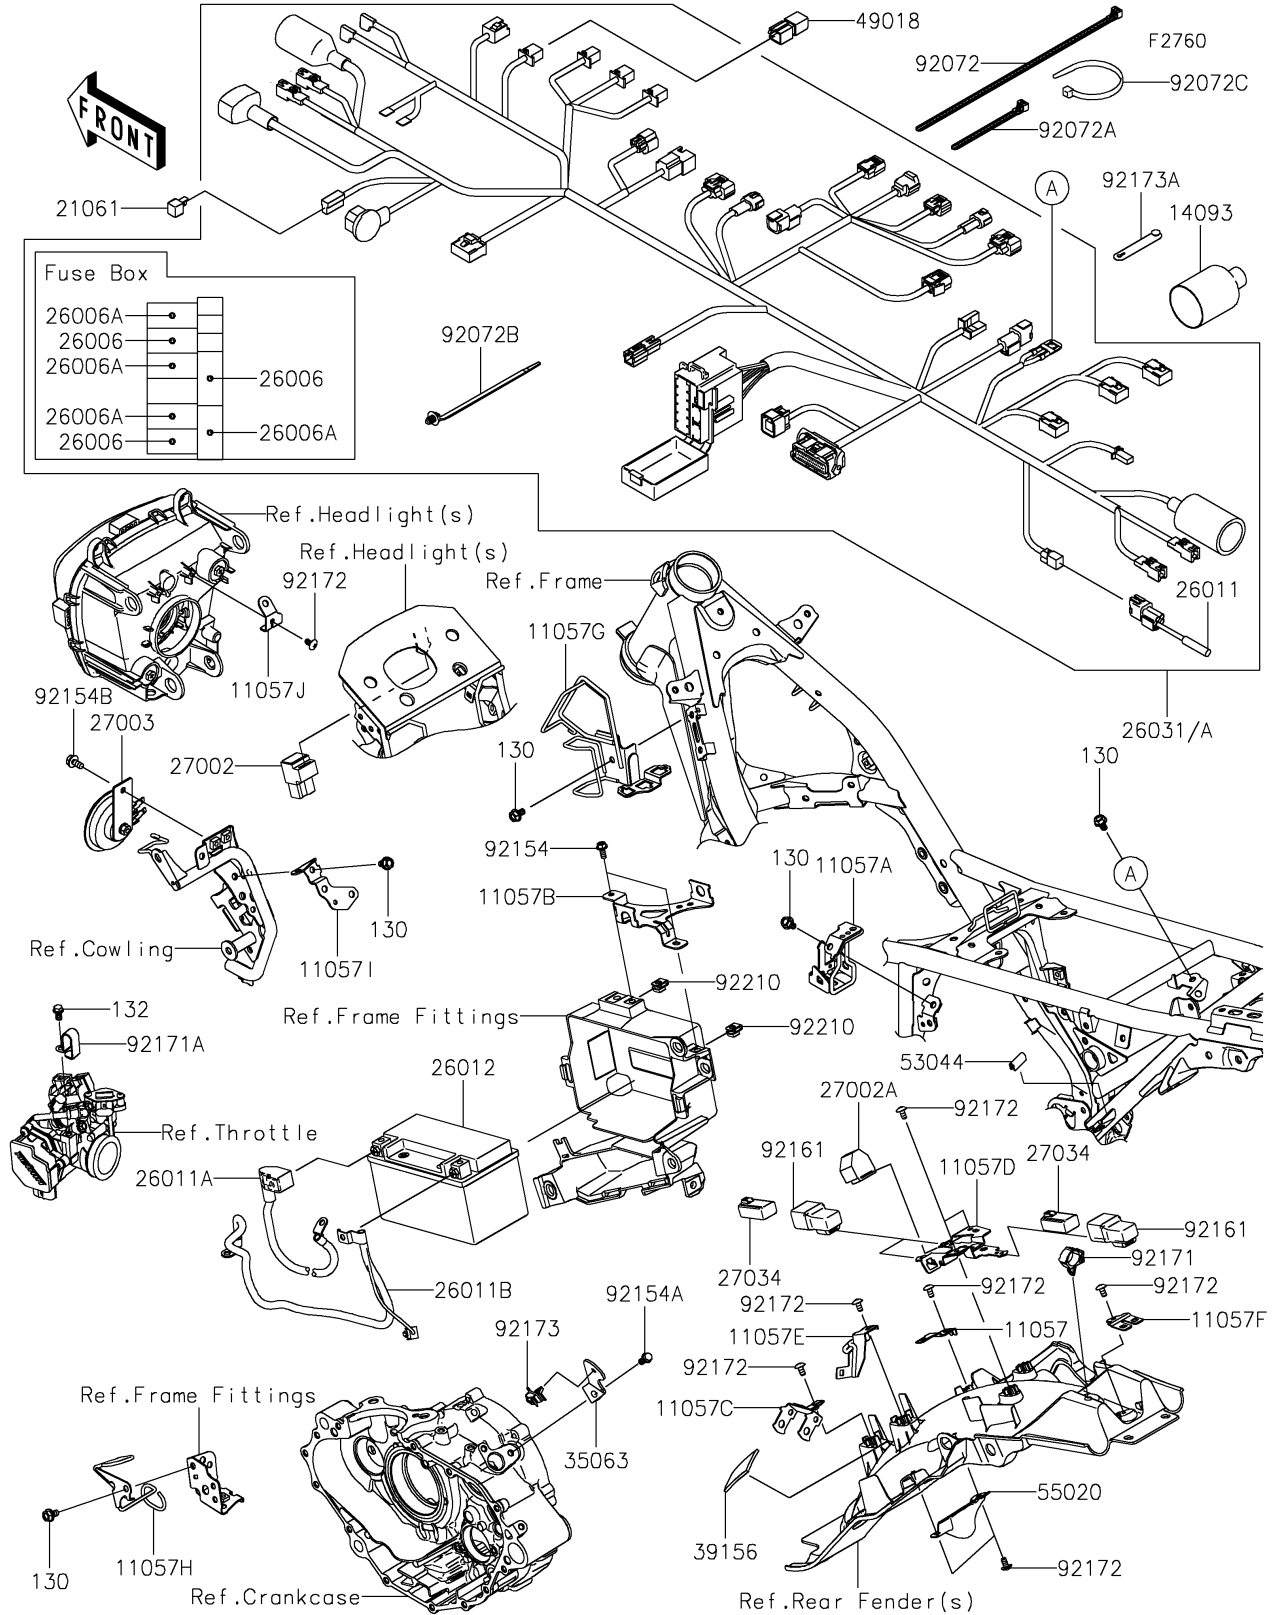

2022 KLX® 230 S PARTS DIAGRAM

Chassis Electrical Equipment

2022 KLX® 230 S PARTS LIST

Chassis Electrical Equipment

ITEM NAME	PART NUMBER	QUANTITY
-----------	-------------	----------