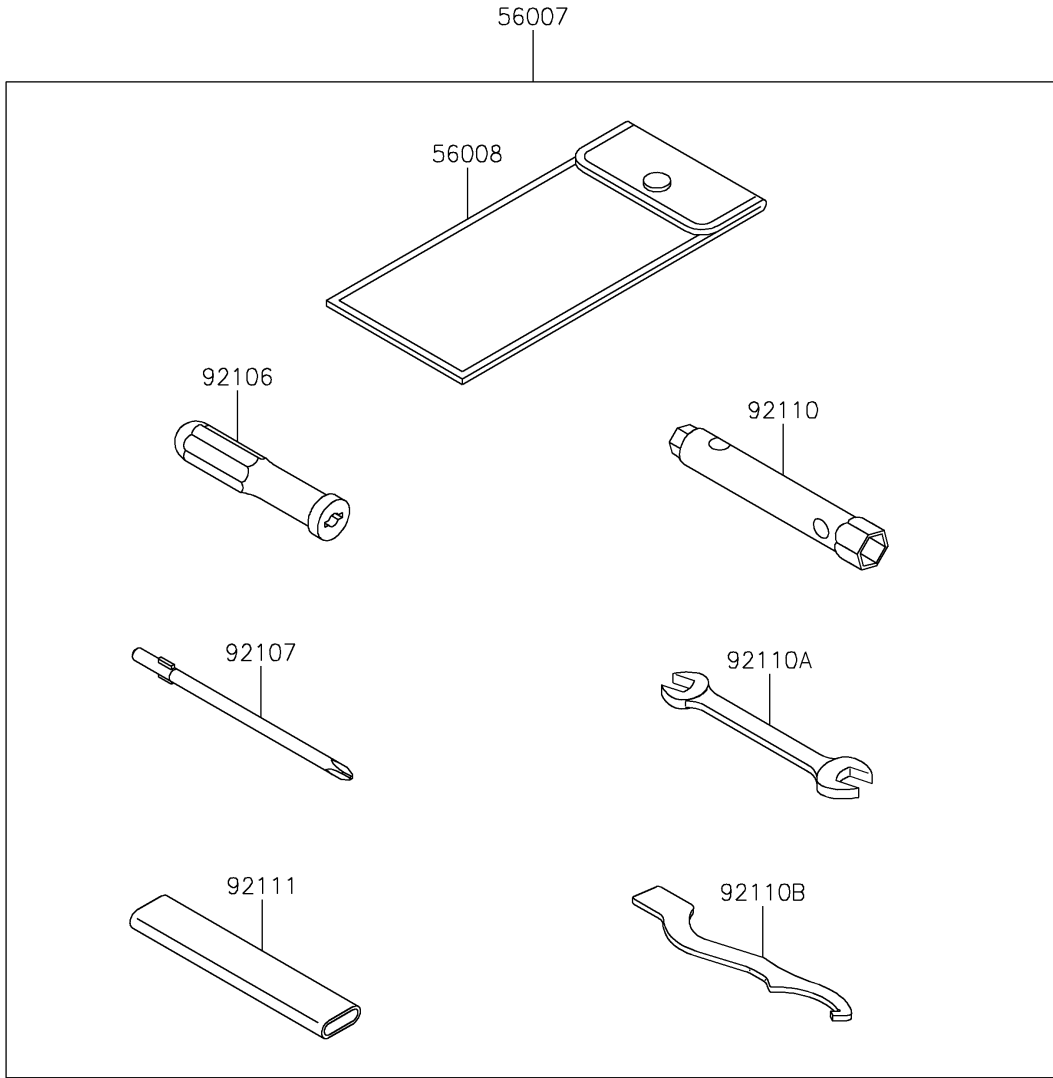

# 2022 KLX® 230 S PARTS DIAGRAM

Owner's Tools

F2810

## 2022 KLX® 230 S PARTS LIST

### Owner's Tools

ITEM NAME	PART NUMBER	QUANTITY
TOOL-KIT (Ref # 56007)	56007-0190	1
BAG,TOOL (Ref # 56008)	56008-0050	1
GASKET-LIQUID,TB1211F,CLEAR (Ref # 92104)	92104-0004	1
GASKET-LIQUID,TB1216B,BLACK (Ref # 92104A)	92104-1064	1
GRIP-SCREW DRIVER (Ref # 92106)	92106-0005	1
TOOL-DRIVER,#2PHILLIPS (Ref # 92107)	92107-0022	1
TOOL-WRENCH,BOX,8X10 (Ref # 92110)	92110-0584	1
TOOL-WRENCH,OPEN END,12X14 (Ref # 92110A)	92110-0586	1
TOOL-WRENCH,SPRING ADJUST (Ref # 92110B)	92110-0624	1
TOOL-BAR (Ref # 92111)	92111-1057	1