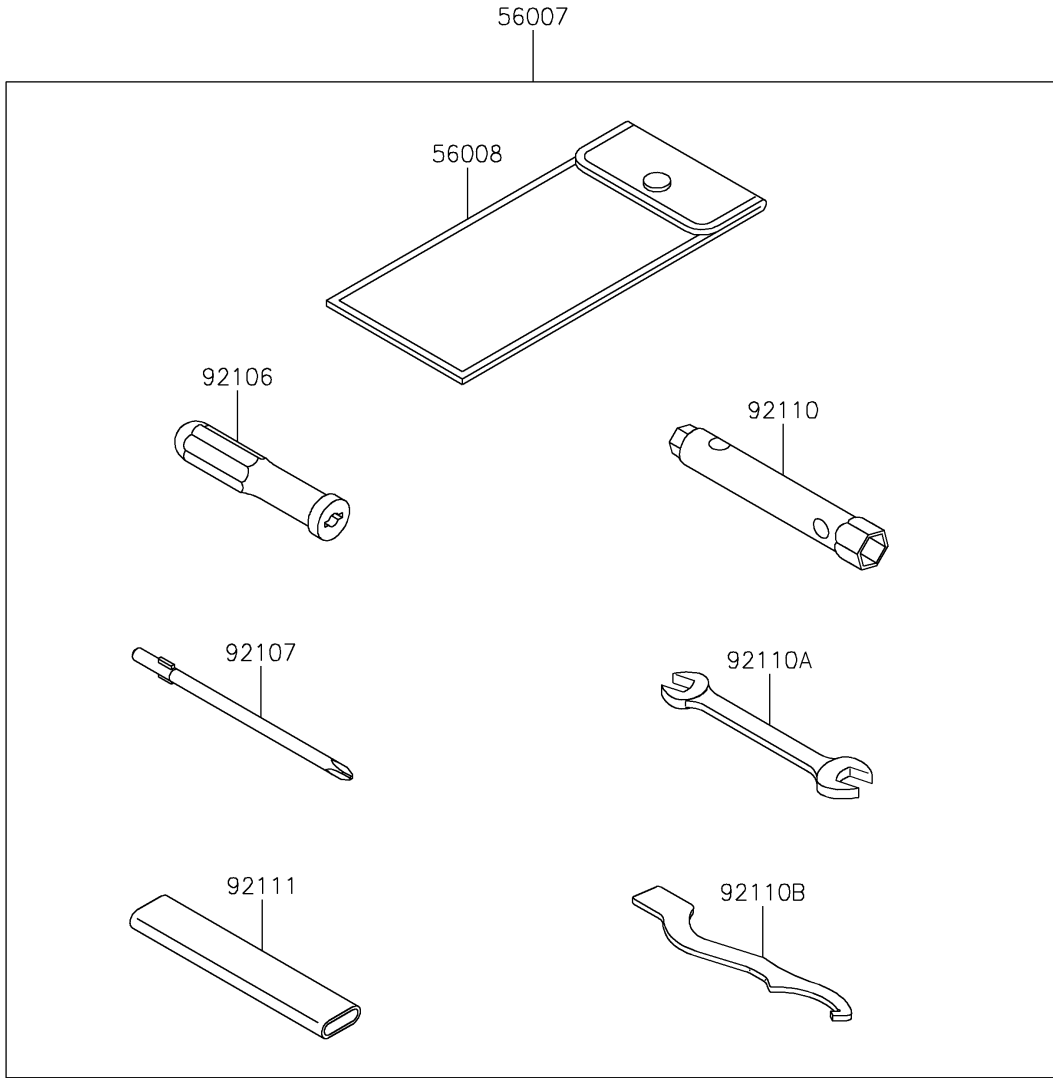

2022 KLX® 230 S PARTS DIAGRAM

Owner's Tools

F2810

2022 KLX® 230 S PARTS LIST

Owner's Tools

ITEM NAME	PART NUMBER	QUANTITY
TOOL-KIT (Ref # 56007)	56007-0190	1
BAG,TOOL (Ref # 56008)	56008-0050	1
GASKET-LIQUID,TB1211F,CLEAR (Ref # 92104)	92104-0004	1
GASKET-LIQUID,TB1216B,BLACK (Ref # 92104A)	92104-1064	1
GRIP-SCREW DRIVER (Ref # 92106)	92106-0005	1
TOOL-DRIVER,#2PHILLIPS (Ref # 92107)	92107-0022	1
TOOL-WRENCH,BOX,8X10 (Ref # 92110)	92110-0584	1
TOOL-WRENCH,OPEN END,12X14 (Ref # 92110A)	92110-0586	1
TOOL-WRENCH,SPRING ADJUST (Ref # 92110B)	92110-0624	1
TOOL-BAR (Ref # 92111)	92111-1057	1