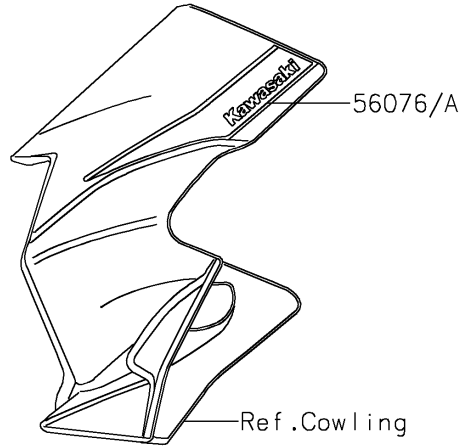

2022 KLX® 230 S PARTS DIAGRAM

Decals(L.Green)

F2861

2022 KLX® 230 S PARTS LIST

Decals(L.Green)

| ITEM NAME | PART NUMBER | QUANTITY |
|---|-------------|----------|
| MARK,SIDE COVER,KAWASAKI (Ref # 56054) | 56054-2602 | 2 |
| PATTERN,HEAD LAMP COVER,LH (Ref # 56076) | 56076-3788 | 1 |
| PATTERN,HEAD LAMP COVER,RH (Ref # 56076A) | 56076-3789 | 1 |
| PATTERN,SHROUD,LH (Ref # 56076B) | 56076-3790 | 1 |
| PATTERN,SHROUD,RH (Ref # 56076C) | 56076-3791 | 1 |