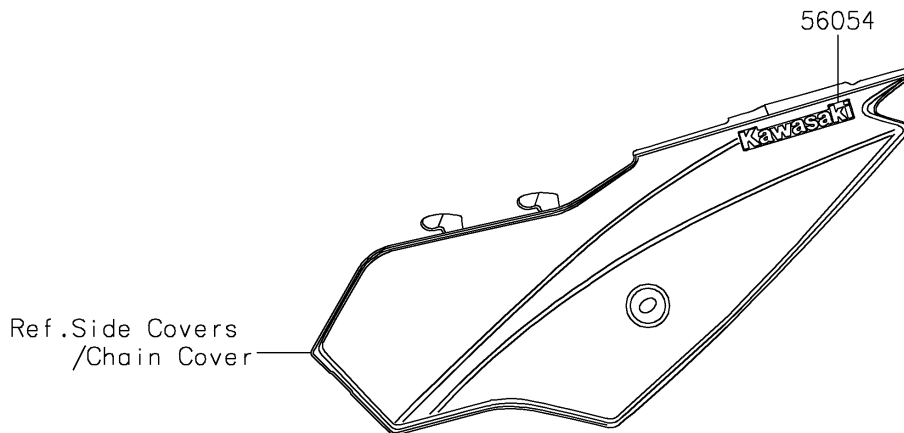

2022 KLX® 230 S PARTS DIAGRAM

Decals(L.Green)

F2861

2022 KLX® 230 S PARTS LIST

Decals(L.Green)

| ITEM NAME | PART NUMBER | QUANTITY |
|---|-------------|----------|
| MARK,SIDE COVER,KAWASAKI (Ref # 56054) | 56054-2602 | 2 |
| PATTERN,HEAD LAMP COVER,LH (Ref # 56076) | 56076-3788 | 1 |
| PATTERN,HEAD LAMP COVER,RH (Ref # 56076A) | 56076-3789 | 1 |
| PATTERN,SHROUD,LH (Ref # 56076B) | 56076-3790 | 1 |
| PATTERN,SHROUD,RH (Ref # 56076C) | 56076-3791 | 1 |