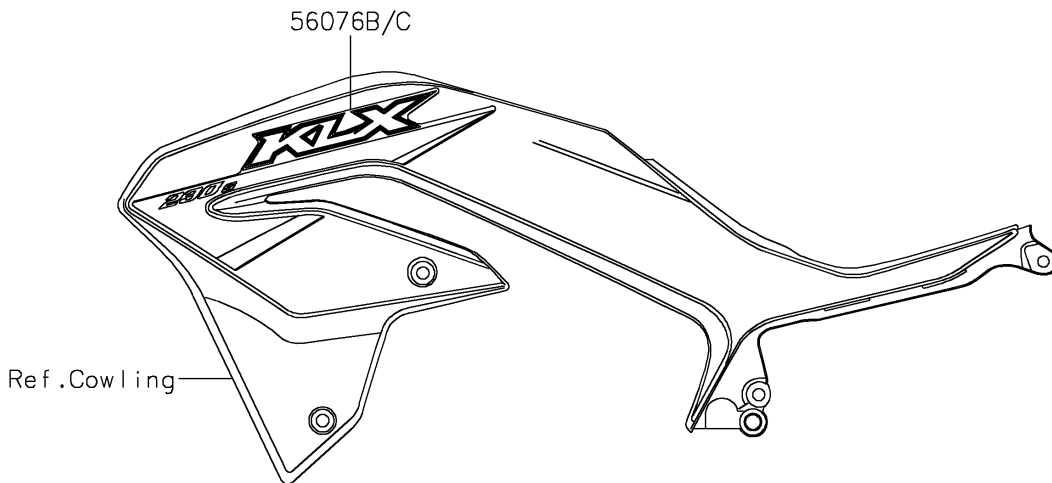

2022 KLX® 230 S PARTS DIAGRAM

Decals(L.Green)

F2861

2022 KLX® 230 S PARTS LIST

Decals(L.Green)

| ITEM NAME | PART NUMBER | QUANTITY |
|---|-------------|----------|
| MARK,SIDE COVER,KAWASAKI (Ref # 56054) | 56054-2602 | 2 |
| PATTERN,HEAD LAMP COVER,LH (Ref # 56076) | 56076-3788 | 1 |
| PATTERN,HEAD LAMP COVER,RH (Ref # 56076A) | 56076-3789 | 1 |
| PATTERN,SHROUD,LH (Ref # 56076B) | 56076-3790 | 1 |
| PATTERN,SHROUD,RH (Ref # 56076C) | 56076-3791 | 1 |