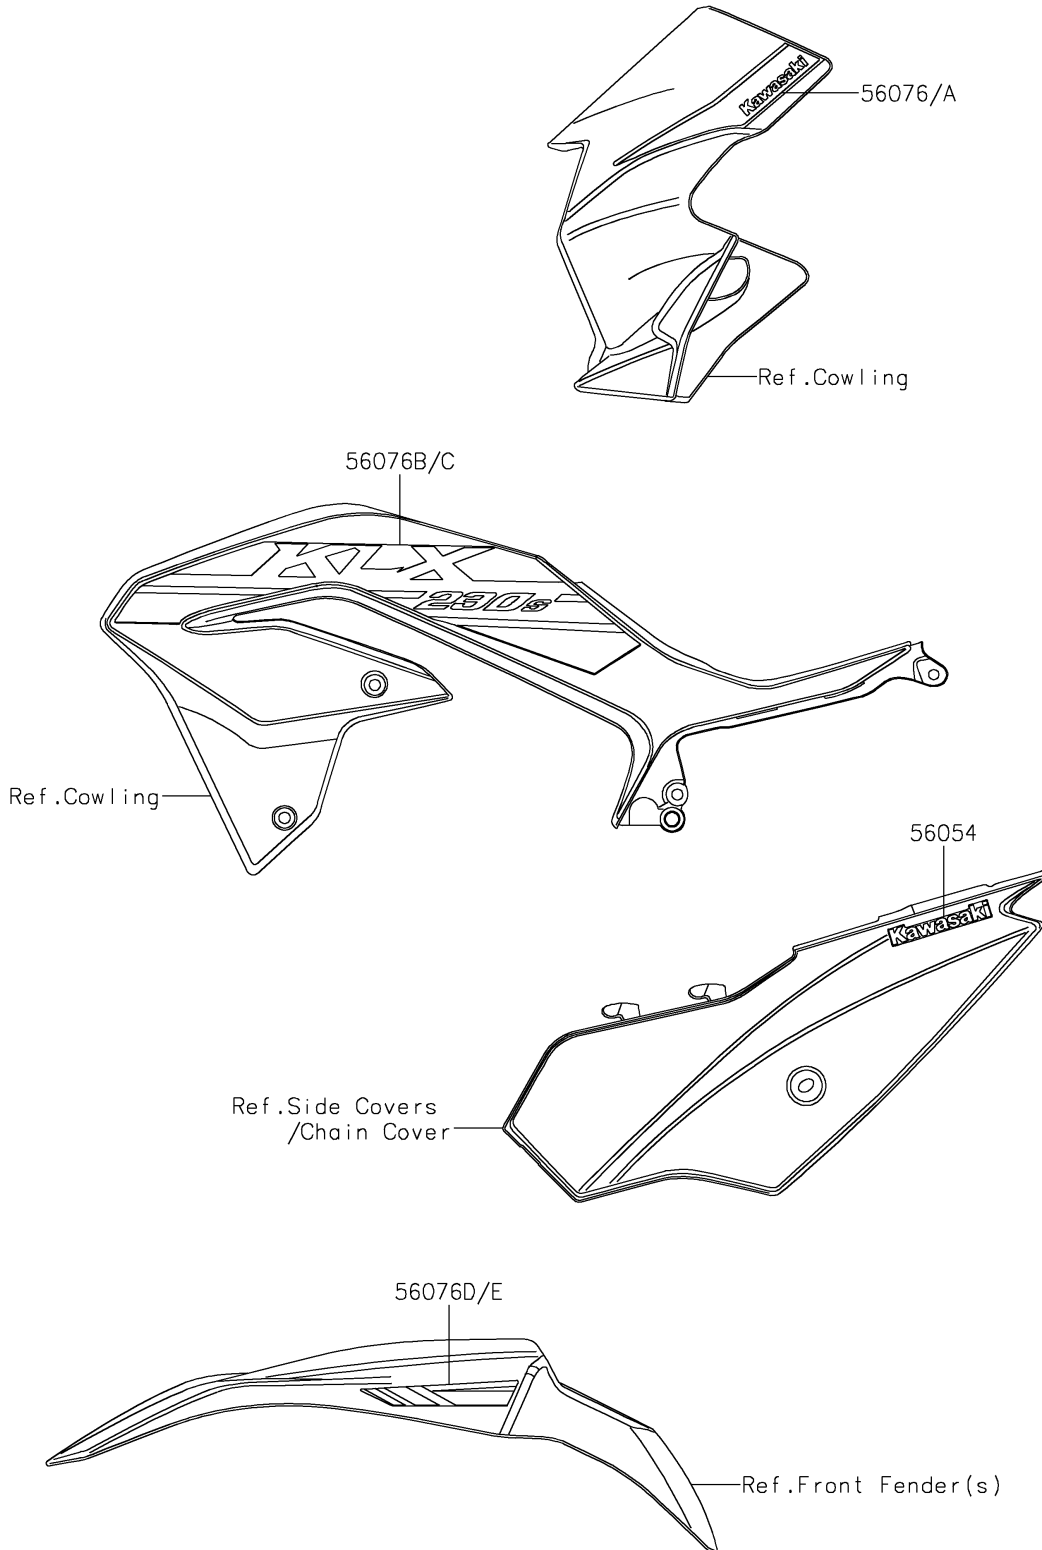

2022 KLX® 230 S PARTS DIAGRAM

Decals(U.O.Green)(CA,US)

F2861A

2022 KLX® 230 S PARTS LIST

Decals(U.O.Green)(CA,US)

ITEM NAME	PART NUMBER	QUANTITY
MARK,SIDE COVER,KAWASAKI (Ref # 56054)	56054-3759	2
PATTERN,HEAD LAMP COVER,LH (Ref # 56076)	56076-2893	1
PATTERN,HEAD LAMP COVER,RH (Ref # 56076A)	56076-2894	1
PATTERN,SHROUD,LH (Ref # 56076B)	56076-2897	1
PATTERN,SHROUD,RH (Ref # 56076C)	56076-2898	1
PATTERN,FR FENDER,LH (Ref # 56076D)	56076-2899	1
PATTERN,FR FENDER,RH (Ref # 56076E)	56076-2900	1