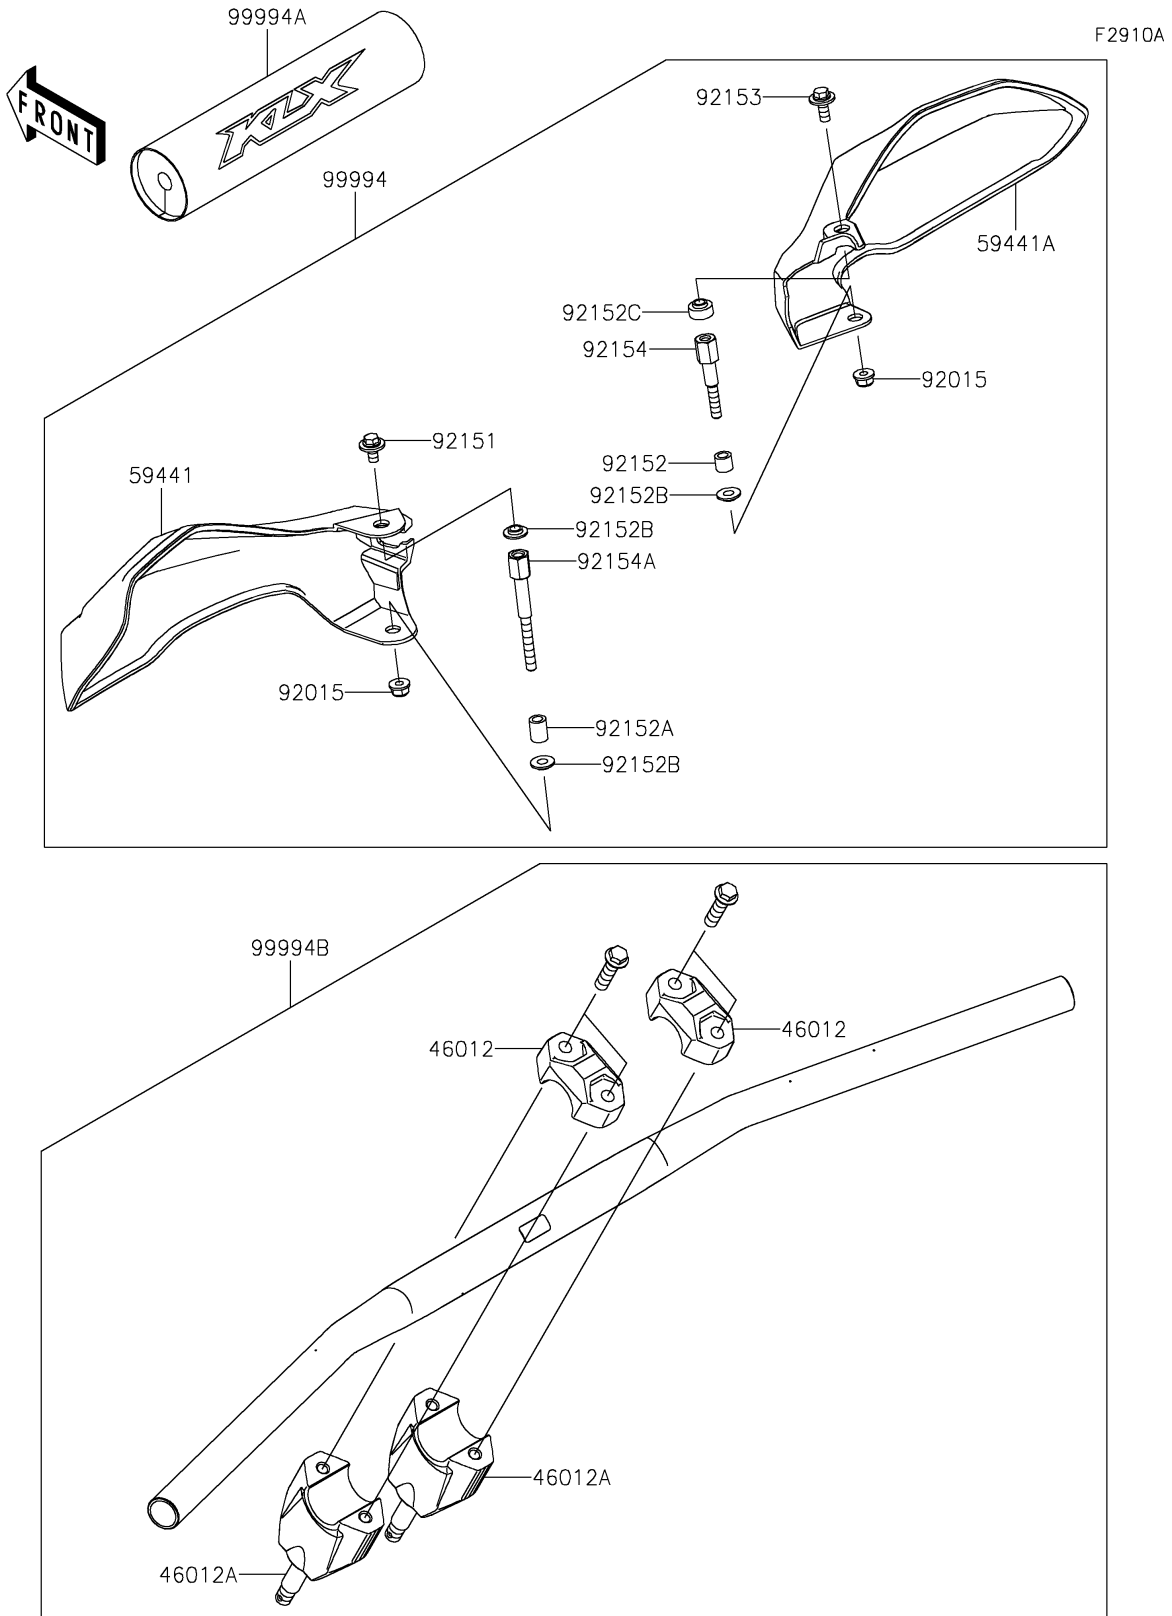

2022 KLX® 230 S PARTS DIAGRAM

Accessory(Handle)

2022 KLX® 230 S PARTS LIST

Accessory(Handle)

ITEM NAME	PART NUMBER	QUANTITY
HOLDER-HANDLE,UPP,P.SILVER (Ref # 46012)	46012-0359-458	2
HOLDER-HANDLE,LWR,P.SILVER (Ref # 46012A)	46012-0360-458	2
COVER-HANDLE,LH,EBONY (Ref # 59441)	59441-0045-68L	1
COVER-HANDLE,RH,EBONY (Ref # 59441A)	59441-0046-68L	1
NUT,LOCK,FLANGED,6MM (Ref # 92015)	92015-1603	2
BOLT,6X12 (Ref # 92151)	92151-1985	1
COLLAR,6.5X10.5X9.3 (Ref # 92152)	92152-1992	1
COLLAR,6.5X10.5X14 (Ref # 92152A)	92152-2302	1
COLLAR,6.5X15X3.4 (Ref # 92152B)	92152-2314	3
COLLAR (Ref # 92152C)	92152-2592	1
BOLT,FLANGED,6X16 (Ref # 92153)	92153-1059	1
BOLT (Ref # 92154)	92154-1670	1
BOLT (Ref # 92154A)	92154-2359	1
HAND GUARD,EBONY (Ref # 99994)	99994-1248-68L	1
HANDLE-BAR PAD (Ref # 99994A)	99994-1274	1
FAT TYPE HANDLE BAR,P.SILVER (Ref # 99994B)	99994-1508-458	1