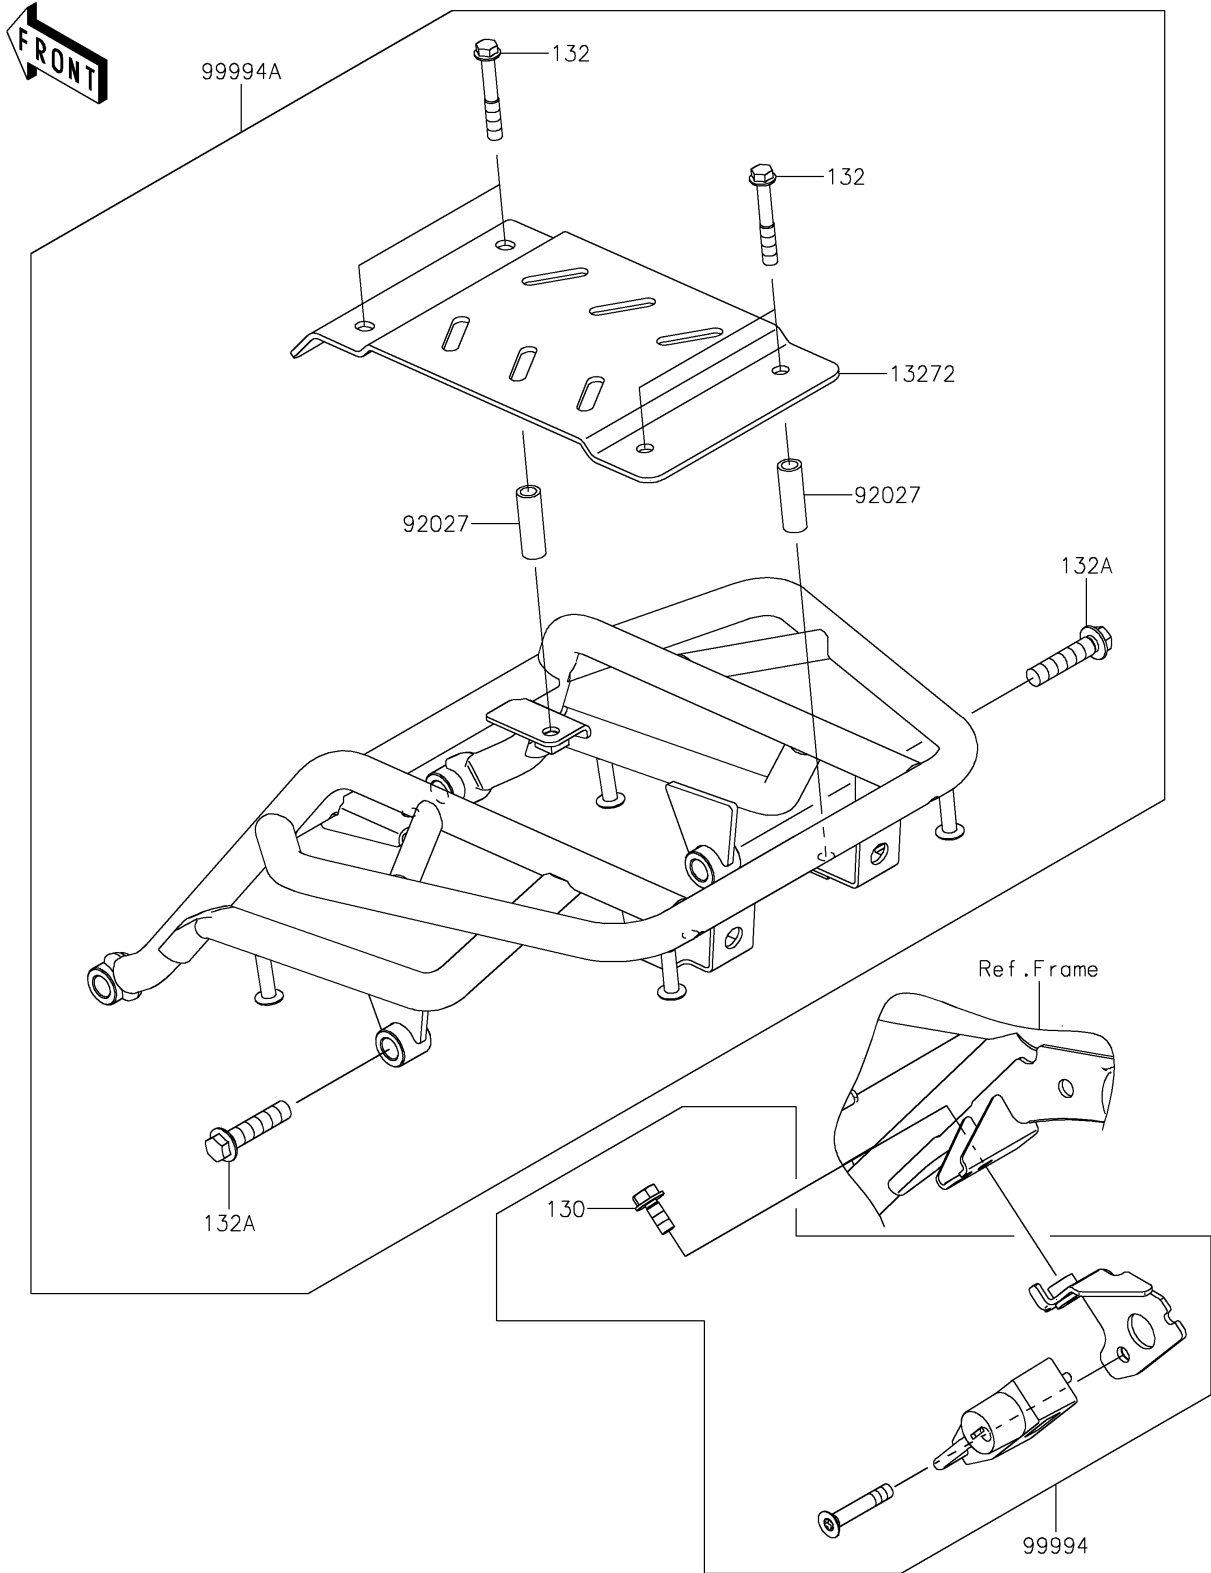

2022 KLX® 230 S PARTS DIAGRAM

Accessory(Helmet Lock and Carrier)

F2910C

2022 KLX® 230 S PARTS LIST

Accessory(Helmet Lock and Carrier)

ITEM NAME	PART NUMBER	QUANTITY
PLATE (Ref # 13272)	13272-2731	1
COLLAR,6.8X10X30 (Ref # 92027)	92027-209	4
HELMET LOCK (Ref # 99994)	99994-1279	1
CARRIER (Ref # 99994A)	99994-1280	1
BOLT-FLANGED,6X14 (Ref # 130)	130BA0614	1
BOLT-FLANGED-SMALL,6X40 (Ref # 132)	132BA0640	4
BOLT-FLANGED-SMALL,8X35 (Ref # 132A)	132BA0835	4