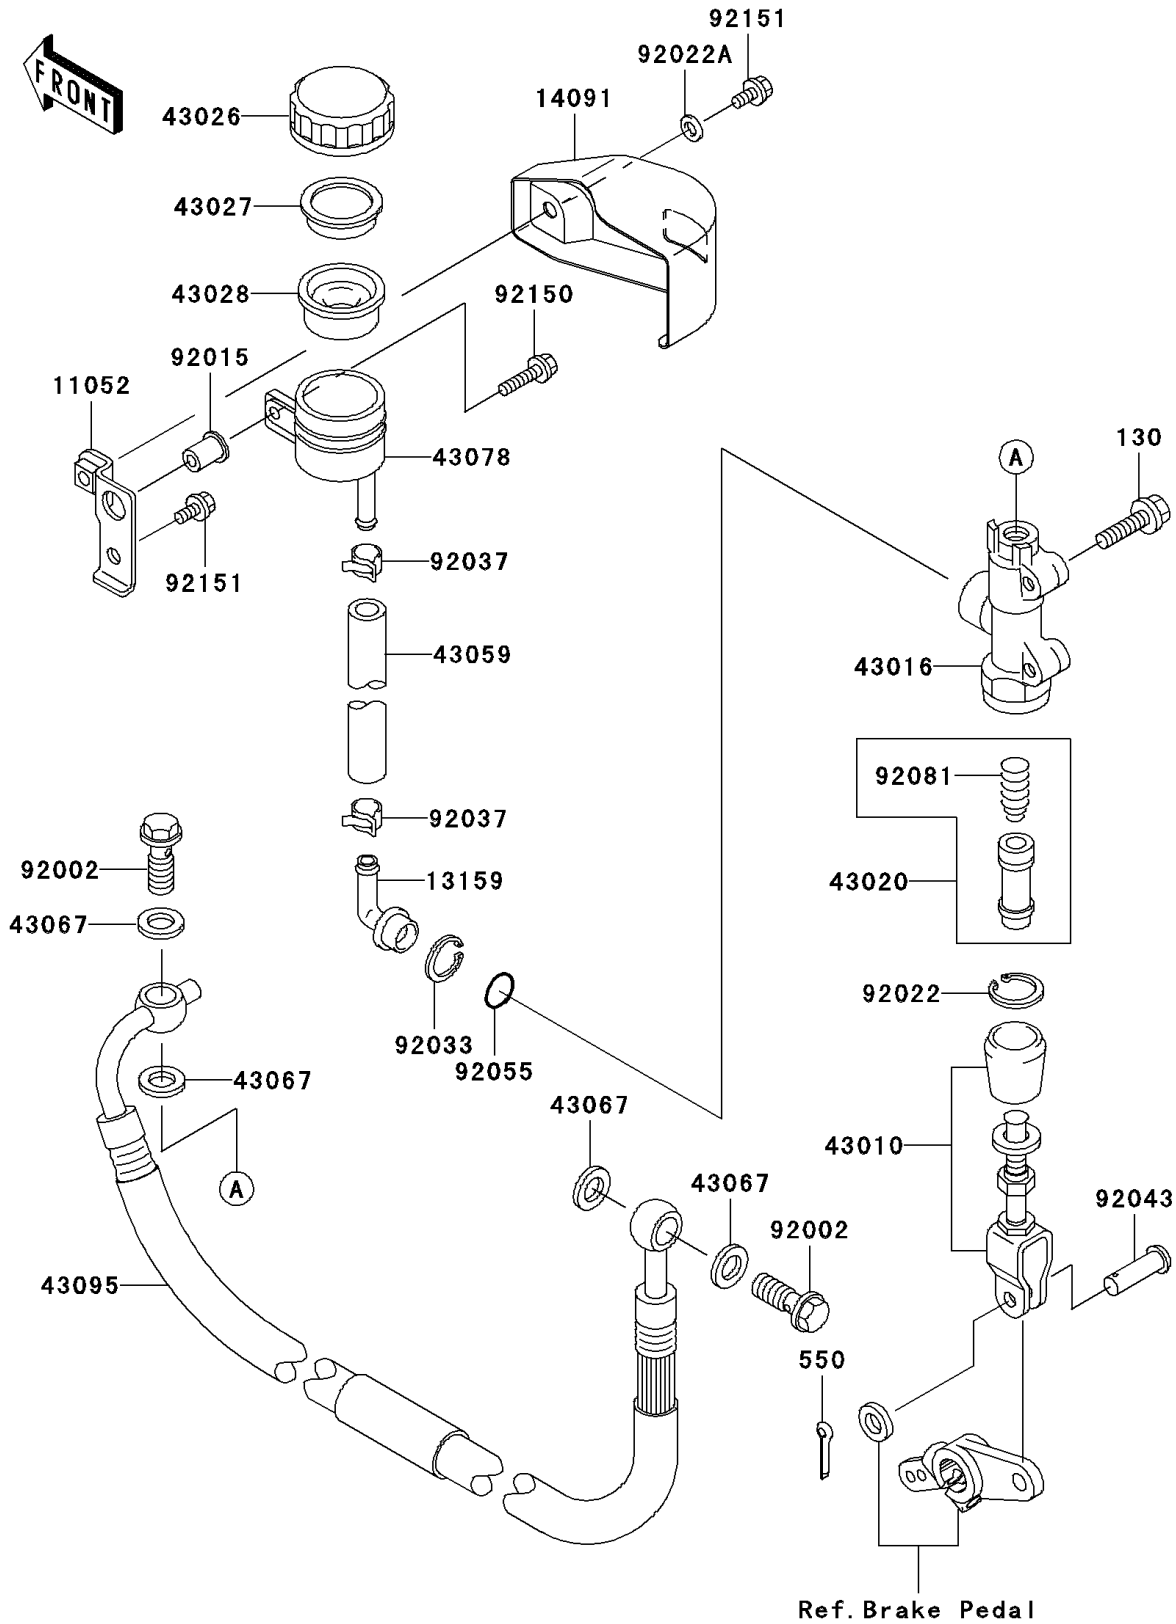

# 2002 Vulcan 1500 Mean Streak PARTS DIAGRAM

Rear Master Cylinder

F2293

# 2002 Vulcan 1500 Mean Streak PARTS LIST

Rear Master Cylinder

| ITEM NAME | PART NUMBER | QUANTITY |
|-----------|-------------|----------|
|-----------|-------------|----------|