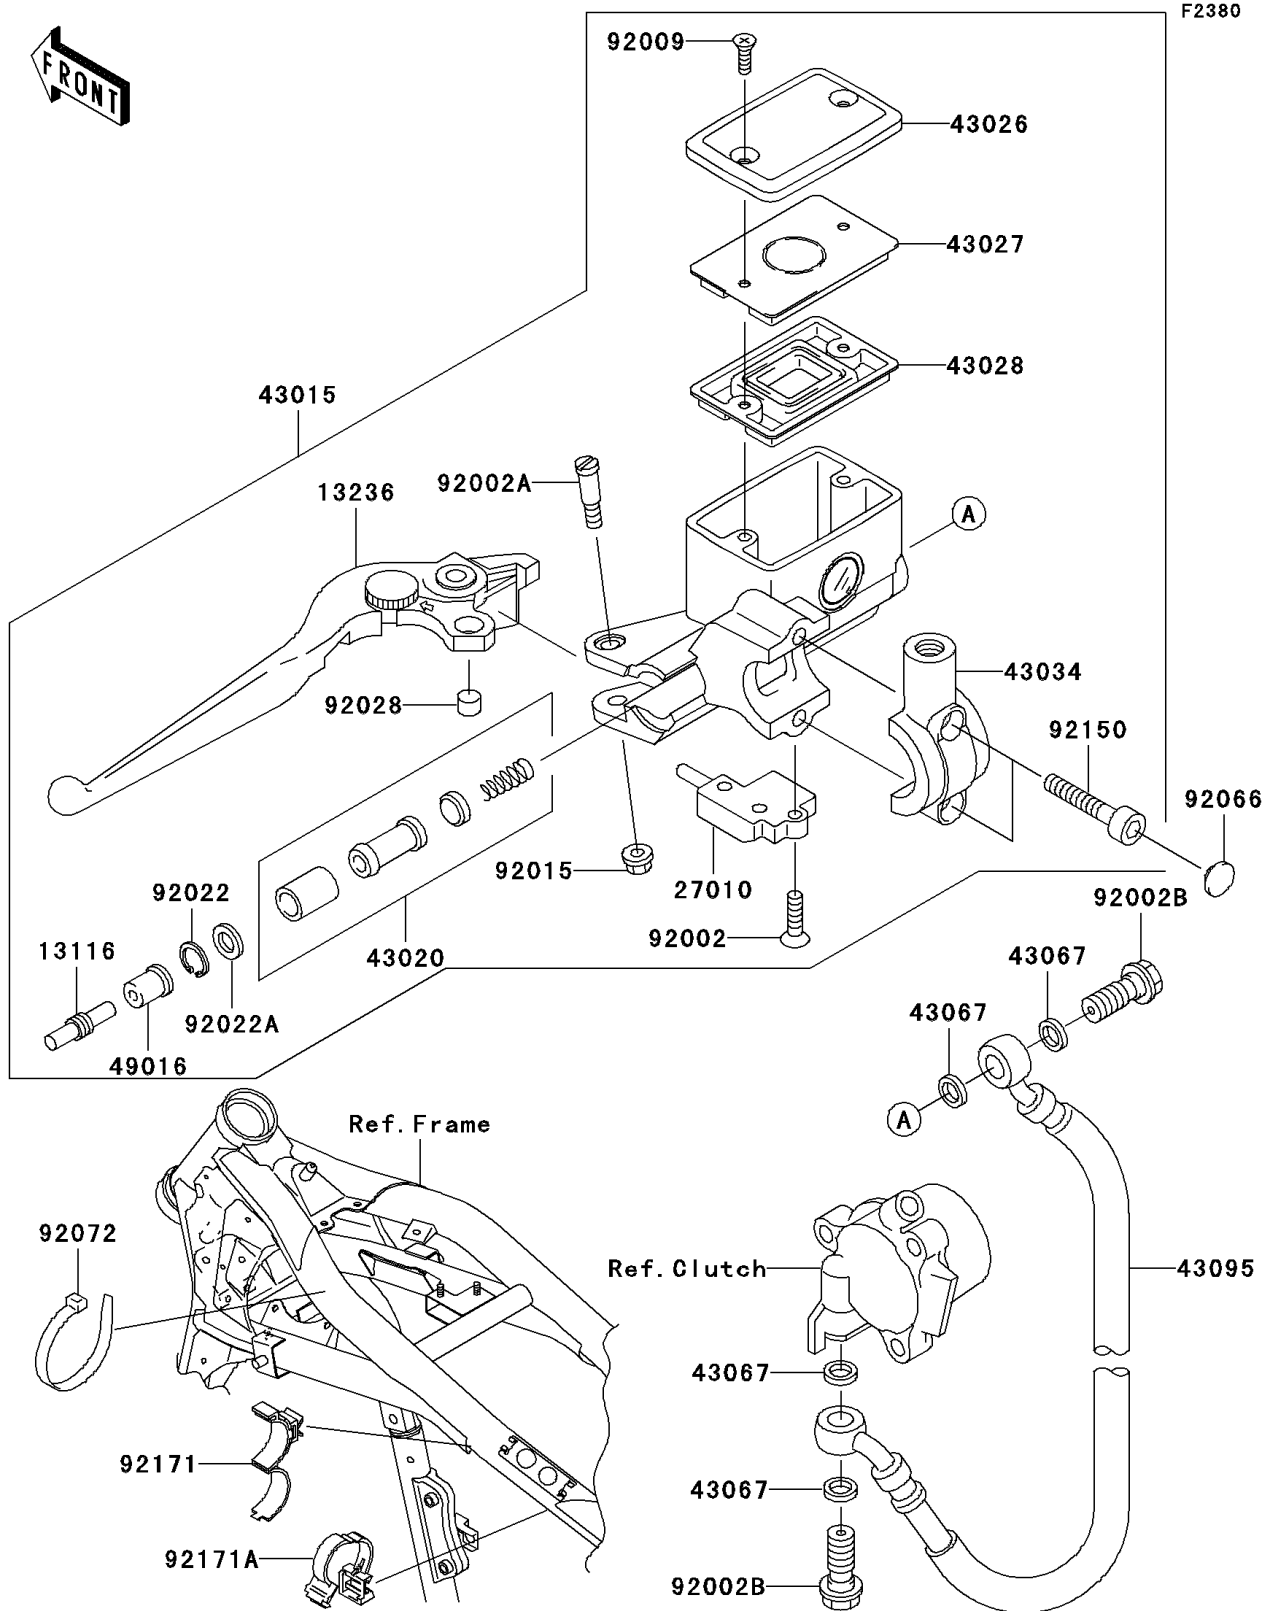

2002 Vulcan 1500 Mean Streak PARTS DIAGRAM

Clutch Master Cylinder

2002 Vulcan 1500 Mean Streak PARTS LIST

Clutch Master Cylinder

| ITEM NAME | PART NUMBER | QUANTITY |
|-----------|-------------|----------|
|-----------|-------------|----------|