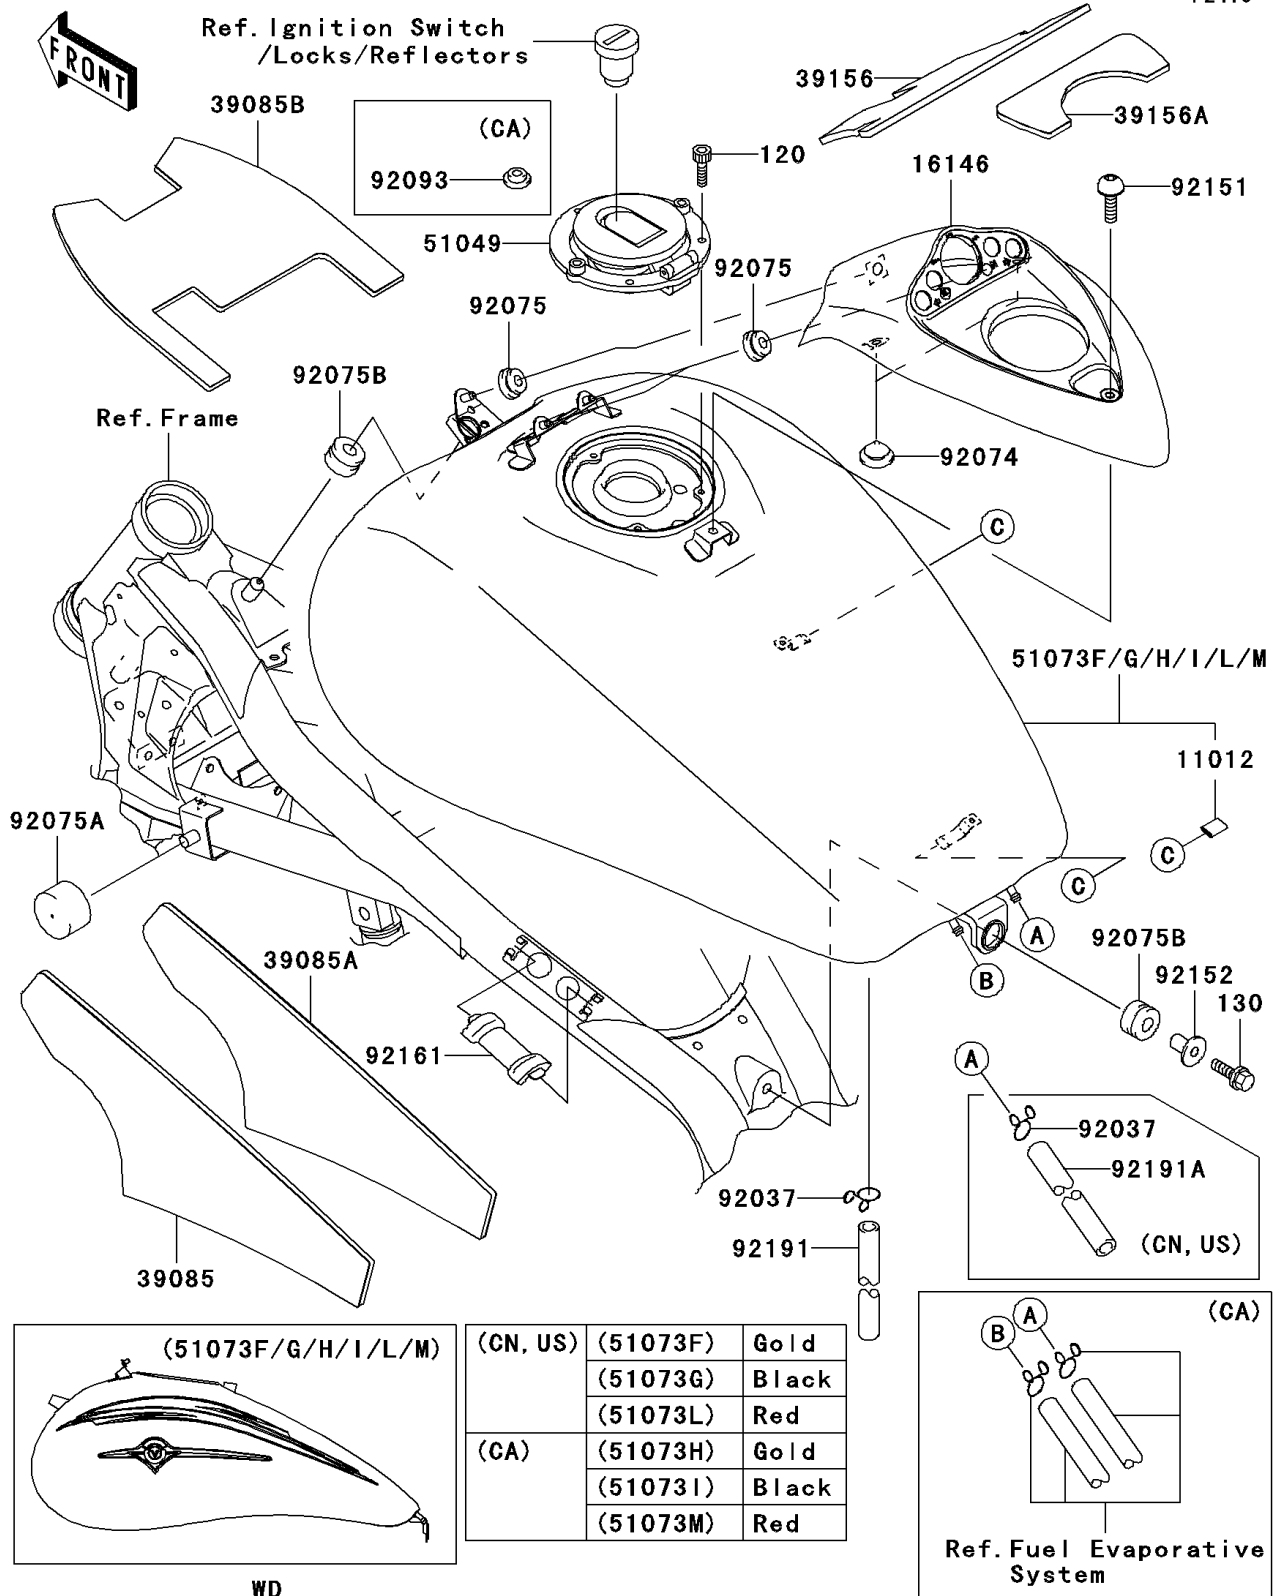

# 2002 Vulcan 1500 Mean Streak PARTS DIAGRAM

Fuel Tank(VN1500-P1)

F2410

## 2002 Vulcan 1500 Mean Streak PARTS LIST

Fuel Tank(VN1500-P1)

ITEM NAME	PART NUMBER	QUANTITY
CAP (Ref # 11012)	11012-1725	2
COVER-ASSY,FUEL TANK (Ref # 16146)	16146-1220	1
PAD-TANK,FUEL TANK,LH (Ref # 39085)	39085-1065	1
PAD-TANK,FUEL TANK,RH (Ref # 39085A)	39085-1066	1
PAD-TANK,FUEL TANK,CNT (Ref # 39085B)	39085-1067	1
PAD,FUEL TANK COVER,FR (Ref # 39156)	39156-1700	1
PAD,FUEL TANK COVER,RR (Ref # 39156A)	39156-1701	1
CAP-TANK,FUEL (Ref # 51049)	51049-1124	1
BOLT-SOCKET (Ref # 120)	120S0512	3
BOLT-FLANGED,8X30 (Ref # 130)	130H0830	1
PLUG,7X2 (Ref # 92074)	92074-028	2
DAMPER (Ref # 92075)	92075-1011	3
DAMPER,FUEL TANK (Ref # 92075A)	92075-125	2
DAMPER (Ref # 92075B)	92075-1736	2
BOLT,SOCKET,6X12 (Ref # 92151)	92151-1940	1
COLLAR (Ref # 92152)	92152-1393	1
DAMPER,FUEL TANK (Ref # 92161)	92161-1245	2
TUBE,DRAIN (Ref # 92191)	92191-1272	1
TANK-ASSY-FUEL,C.GOLD (Ref # 51073F)	51073-5011-217	1
TANK-ASSY-FUEL,P.M.BLACK (Ref # 51073G)	51073-5012-218	1
TANK-ASSY-FUEL,C.GOLD (Ref # 51073H)	51073-5013-217	1
TANK-ASSY-FUEL,P.M.BLACK (Ref # 51073I)	51073-5014-218	1
TANK-ASSY-FUEL,C.P.RED (Ref # 51073L)	51073-5017-A5	1
TANK-ASSY-FUEL,C.P.RED (Ref # 51073M)	51073-5018-A5	1
CLAMP,TUBE (Ref # 92037)	92037-147	1
CLAMP,TUBE (Ref # 92037)	92037-147	2
SEAL,FUEL TANK CAP (Ref # 92093)	92093-1030	1
TUBE,5X10X650 (Ref # 92191A)	92191-1529	1