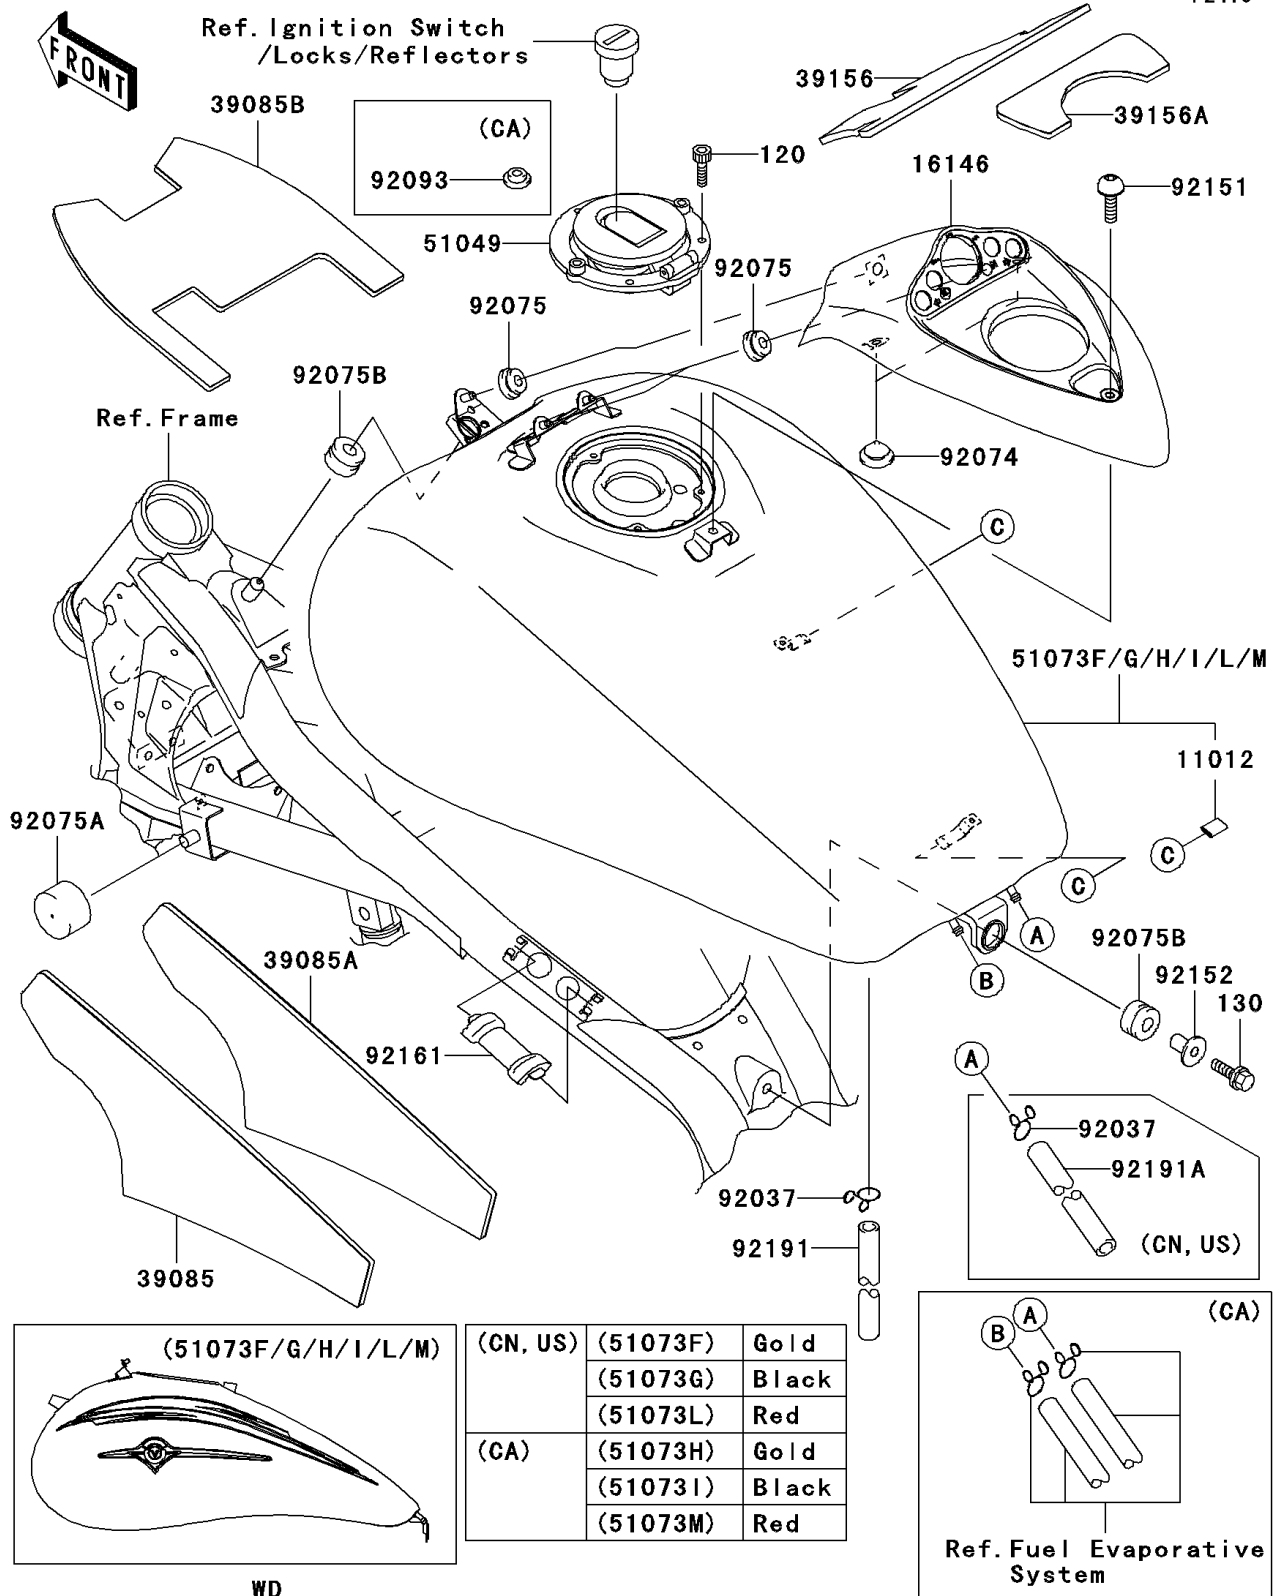

# 2002 Vulcan 1500 Mean Streak PARTS DIAGRAM

Fuel Tank(VN1500-P1)

F2410

# 2002 Vulcan 1500 Mean Streak PARTS LIST

Fuel Tank(VN1500-P1)

ITEM NAME	PART NUMBER	QUANTITY
-----------	-------------	----------