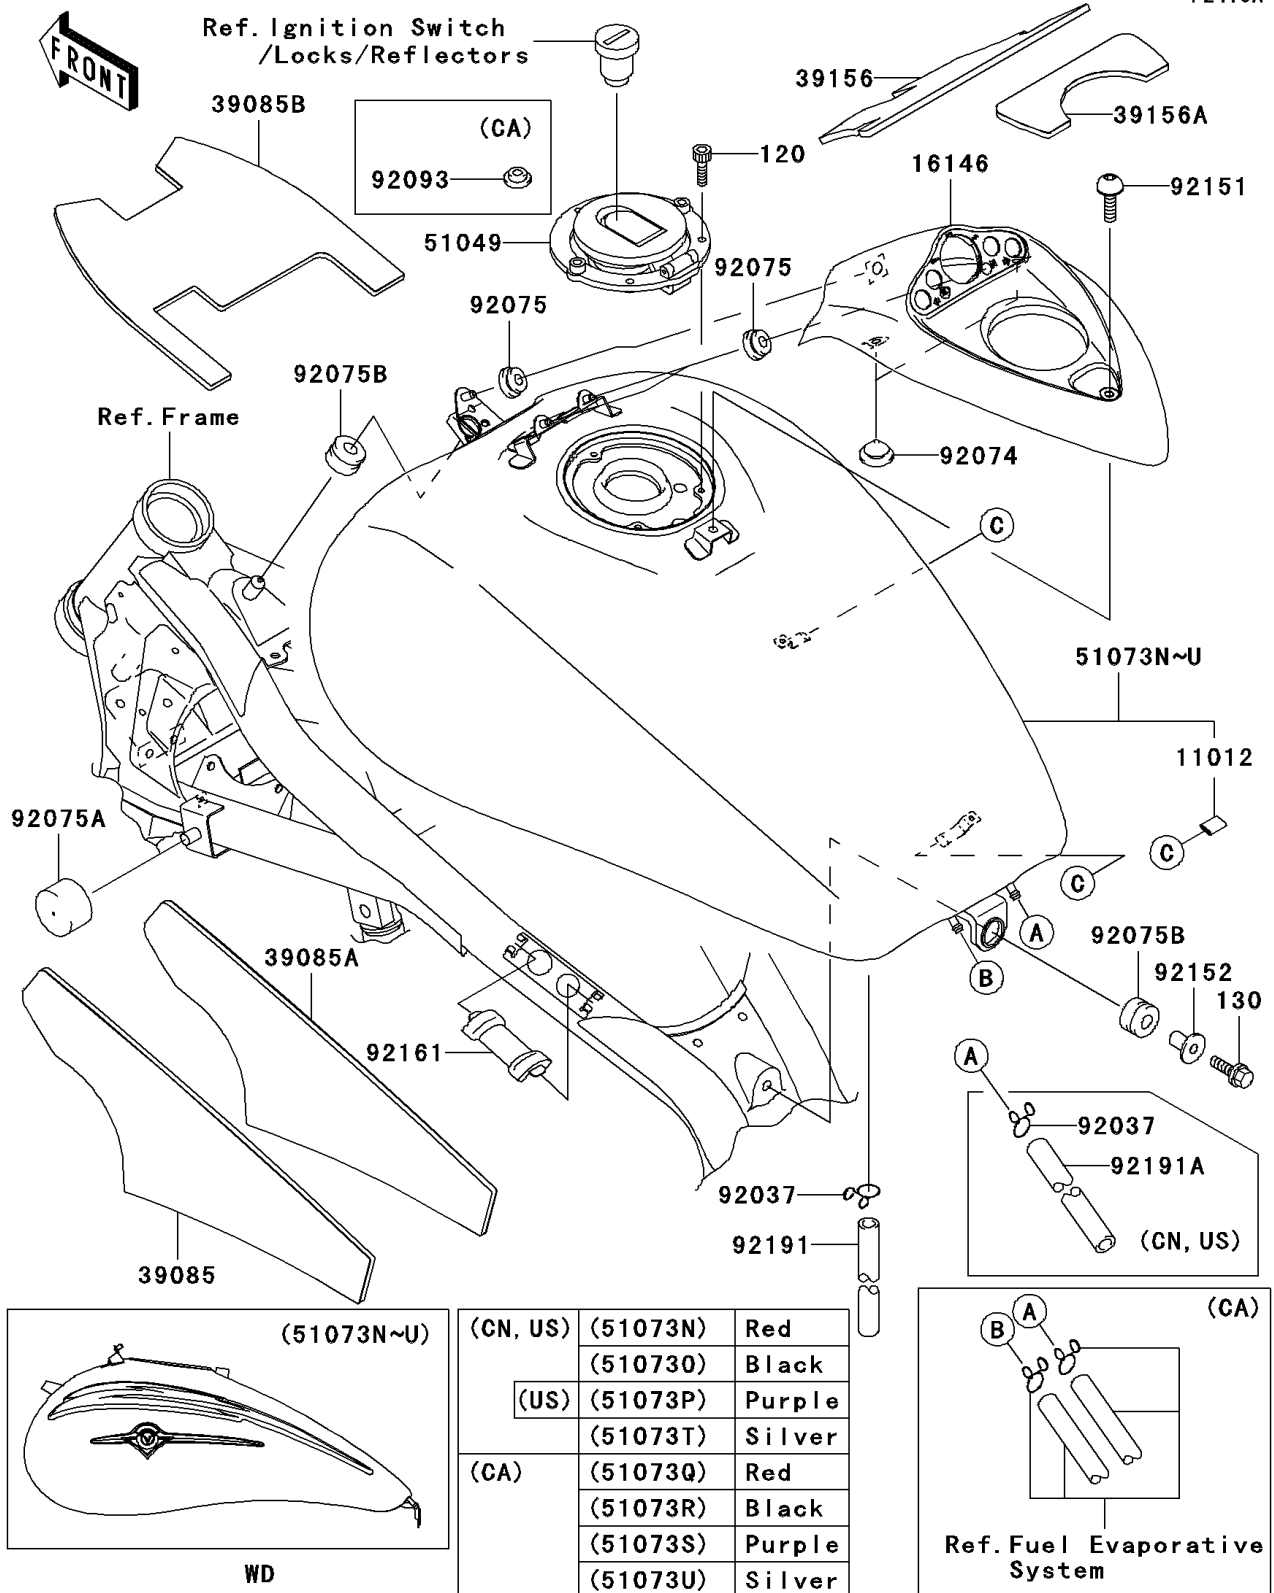

2003 Vulcan 1500 Mean Streak PARTS DIAGRAM

Fuel Tank(VN1500-P2)

F2410A

2003 Vulcan 1500 Mean Streak PARTS LIST

Fuel Tank(VN1500-P2)

ITEM NAME	PART NUMBER	QUANTITY
CAP (Ref # 11012)	11012-1725	2
COVER-ASSY,FUEL TANK (Ref # 16146)	16146-1220	1
PAD-TANK,FUEL TANK,LH (Ref # 39085)	39085-1065	1
PAD-TANK,FUEL TANK,RH (Ref # 39085A)	39085-1066	1
PAD-TANK,FUEL TANK,CNT (Ref # 39085B)	39085-1067	1
PAD,FUEL TANK COVER,FR (Ref # 39156)	39156-1700	1
PAD,FUEL TANK COVER,RR (Ref # 39156A)	39156-1701	1
CAP-TANK,FUEL (Ref # 51049)	51049-1124	1
BOLT-SOCKET (Ref # 120)	120S0512	3
BOLT-FLANGED,8X30 (Ref # 130)	130H0830	1
PLUG,7X2 (Ref # 92074)	92074-028	2
DAMPER (Ref # 92075)	92075-1011	3
DAMPER,FUEL TANK (Ref # 92075A)	92075-125	2
DAMPER (Ref # 92075B)	92075-1736	2
BOLT,SOCKET,6X12 (Ref # 92151)	92151-1940	1
COLLAR (Ref # 92152)	92152-1393	1
DAMPER,FUEL TANK (Ref # 92161)	92161-1245	2
TUBE,DRAIN (Ref # 92191)	92191-1272	1
TANK-ASSY-FUEL,P.RED (Ref # 51073N)	51073-5021-234	1
TANK-ASSY-FUEL,BLACK (Ref # 51073O)	51073-5022-B5	1
TANK-ASSY-FUEL,M.M.PURPLE (Ref # 51073P)	51073-5023-3F	1
TANK-ASSY-FUEL,P.RED (Ref # 51073Q)	51073-5024-234	1
TANK-ASSY-FUEL,BLACK (Ref # 51073R)	51073-5025-B5	1
TANK-ASSY-FUEL,M.M.PURPLE (Ref # 51073S)	51073-5026-3F	1
TANK-ASSY-FUEL,M.P.SILVER (Ref # 51073T)	51073-5027-GU	1
TANK-ASSY-FUEL,M.P.SILVER (Ref # 51073U)	51073-5028-GU	1
CLAMP,TUBE (Ref # 92037)	92037-147	1
CLAMP,TUBE (Ref # 92037)	92037-147	2
SEAL,FUEL TANK CAP (Ref # 92093)	92093-1030	1