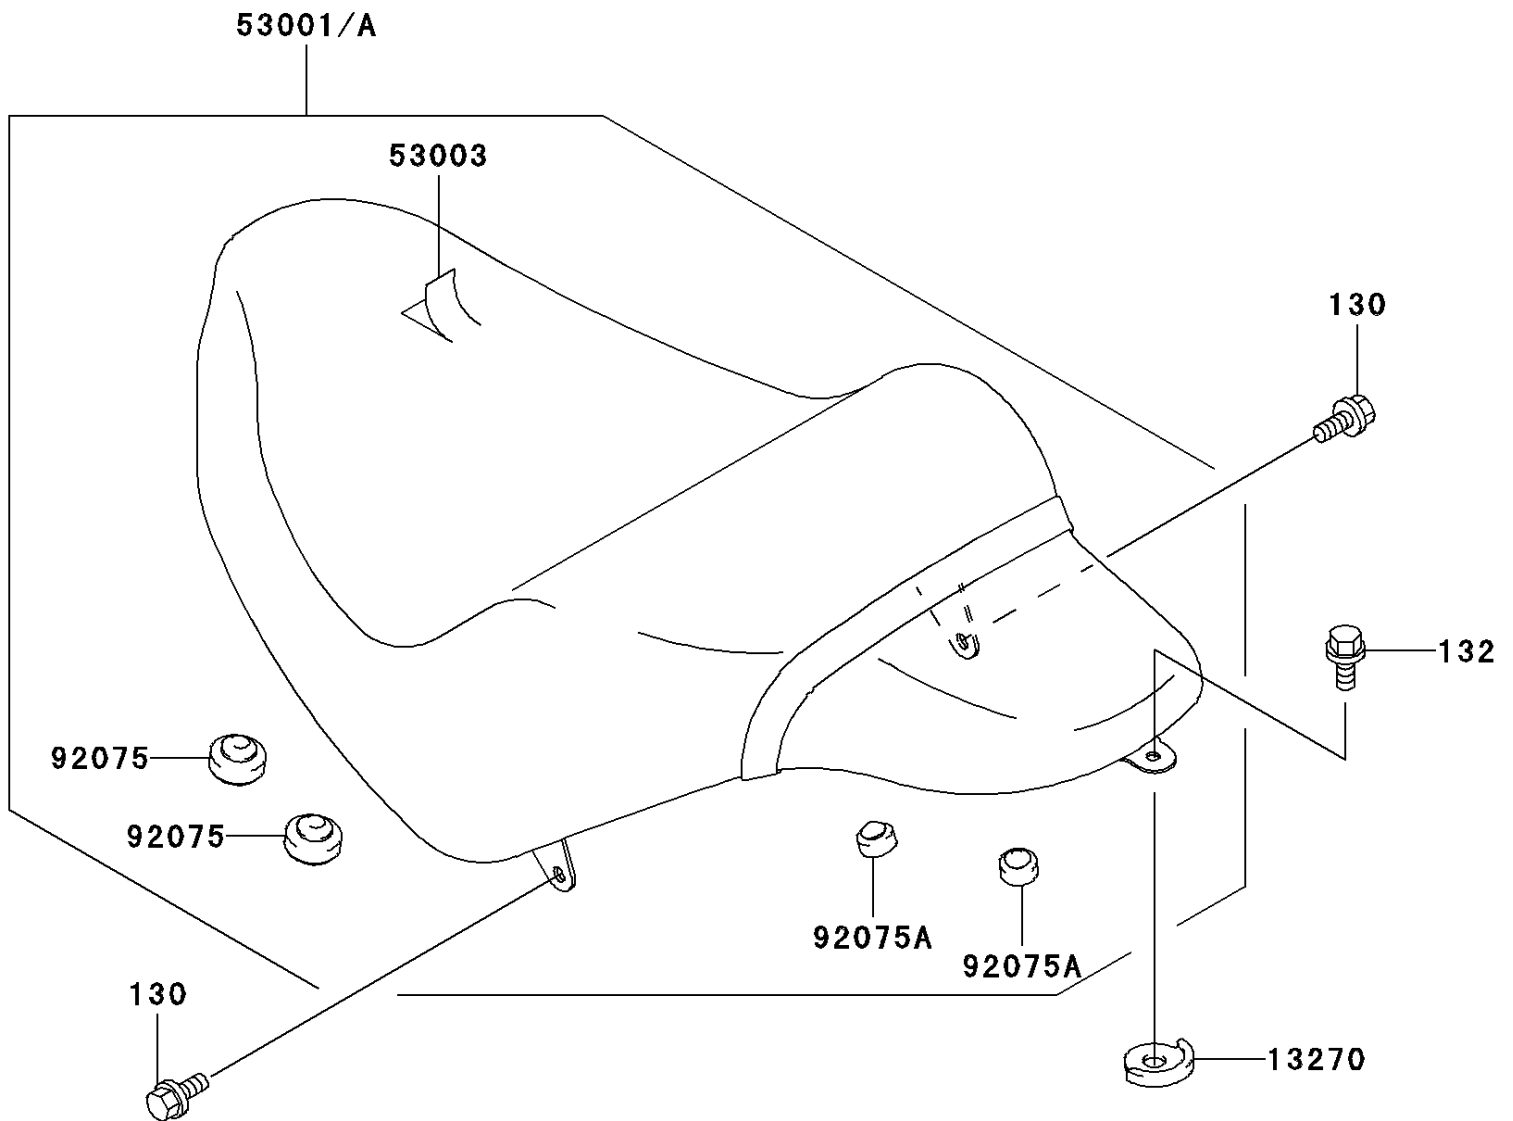

# 2002 Vulcan 1500 Mean Streak PARTS DIAGRAM

Seat

F2510

## 2002 Vulcan 1500 Mean Streak PARTS LIST

### Seat

| ITEM NAME                                 | PART NUMBER   | QUANTITY |
|---|---------------|----------|
| BOLT-FLANGED,6X14,BLACK (Ref # 130)       | 130J0614      | 2        |
| BOLT-FLANGED-SMALL,6X14 (Ref # 132)       | 132E0614      | 1        |
| PLATE,RR SEAT,FR (Ref # 13270)            | 13270-1484    | 1        |
| SEAT-ASSY,DUAL,W/BAND,BLACK (Ref # 53001) | 53001-1960-MA | 1        |
| LEATHER,SEAT,BLACK (Ref # 53003)          | 53003-1476-MA | 1        |
| DAMPER (Ref # 92075)                      | 92075-1045    | 4        |
| DAMPER (Ref # 92075A)                     | 92075-1927    | 4        |