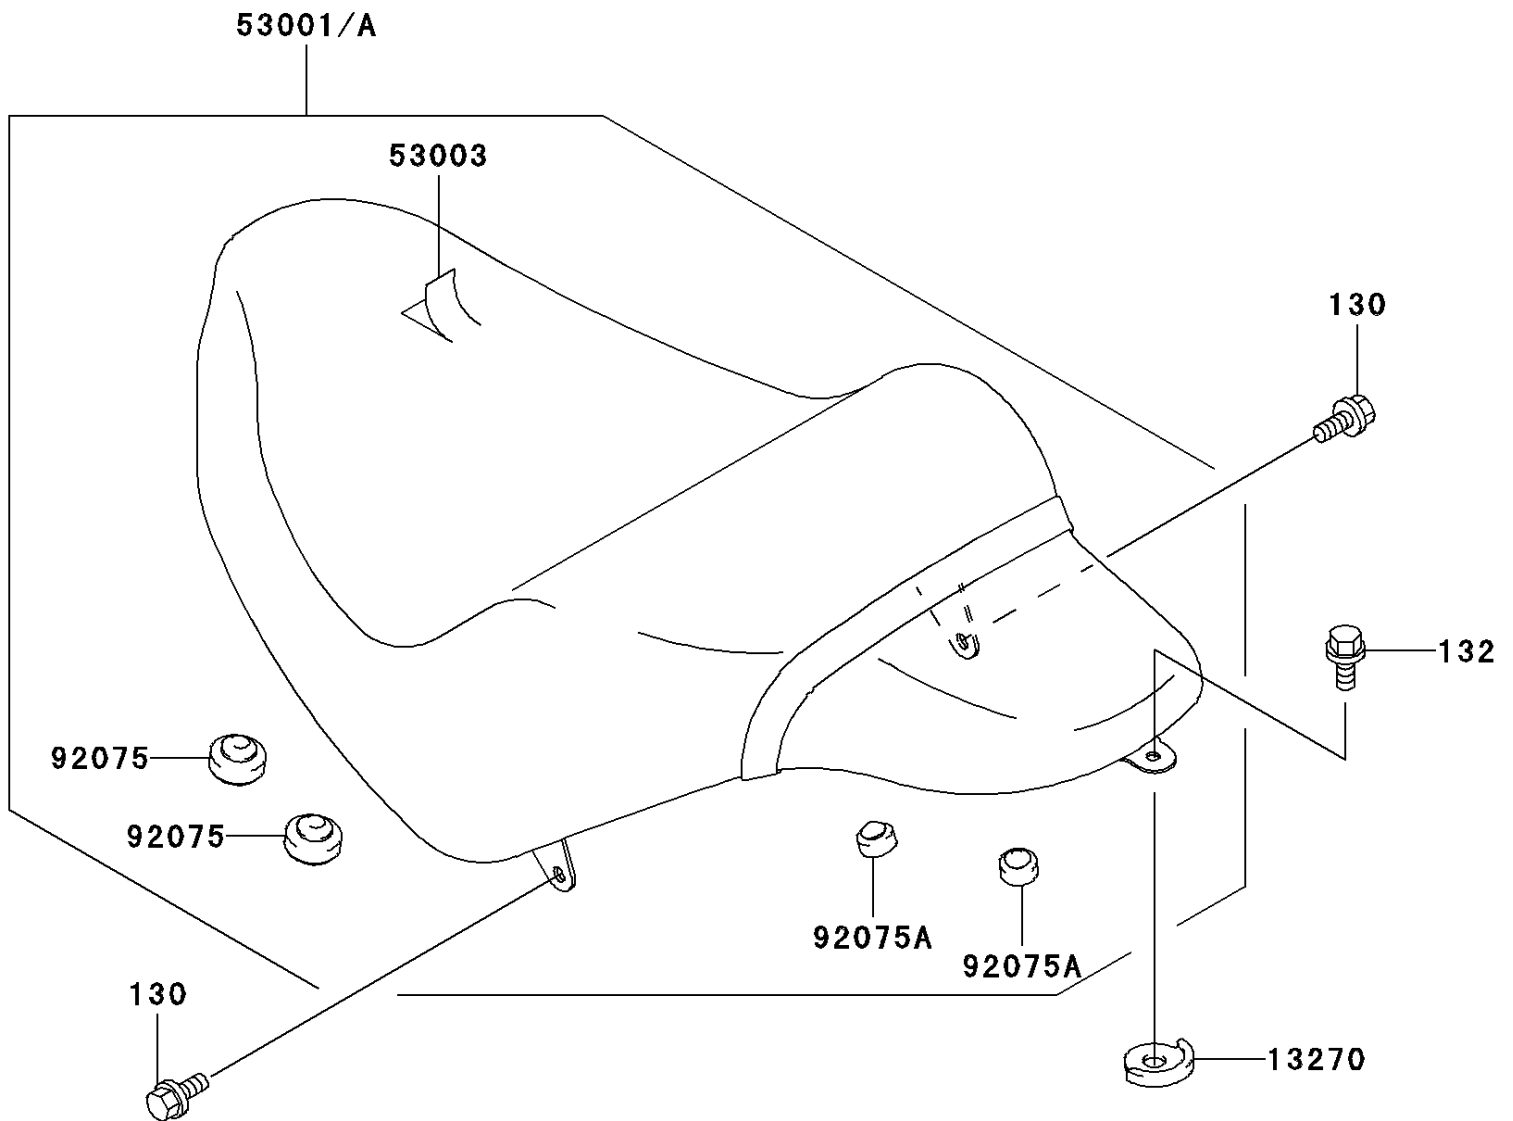

2003 Vulcan 1500 Mean Streak PARTS DIAGRAM

Seat

F2510

2003 Vulcan 1500 Mean Streak PARTS LIST

Seat

| ITEM NAME | PART NUMBER | QUANTITY |
|--|---------------|----------|
| BOLT-FLANGED,6X14,BLACK (Ref # 130) | 130J0614 | 2 |
| BOLT-FLANGED-SMALL,6X14 (Ref # 132) | 132E0614 | 1 |
| PLATE,RR SEAT,FR (Ref # 13270) | 13270-1484 | 1 |
| SEAT-ASSY,DUAL,W/BAND,BLACK (Ref # 53001A) | 53001-1992-MA | 1 |
| LEATHER,SEAT,BLACK (Ref # 53003) | 53003-1476-MA | 1 |
| DAMPER (Ref # 92075) | 92075-1045 | 4 |
| DAMPER (Ref # 92075A) | 92075-1927 | 4 |