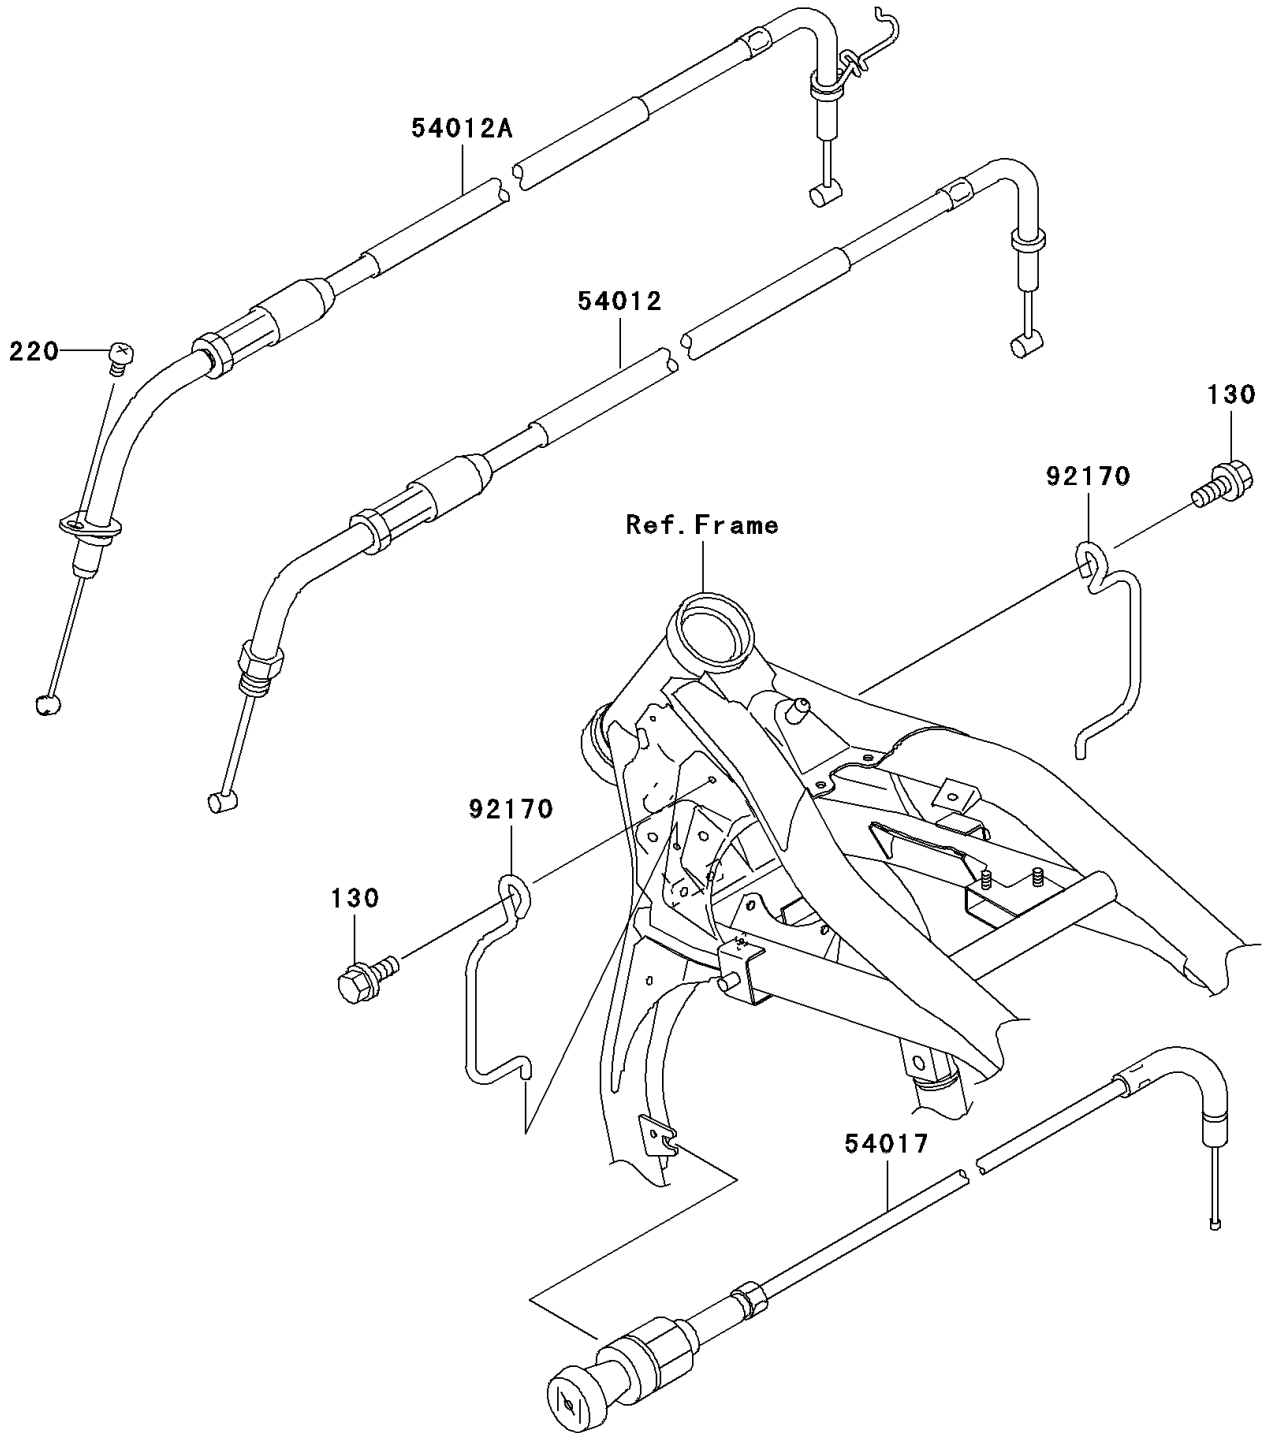

2002 Vulcan 1500 Mean Streak PARTS DIAGRAM

Cables

F2540

2002 Vulcan 1500 Mean Streak PARTS LIST

Cables

ITEM NAME	PART NUMBER	QUANTITY
BOLT-FLANGED,6X14,BLACK (Ref # 130)	130J0614	2
SCREW-PAN-CROS (Ref # 220)	220C0508	1
CABLE-THROTTLE,CLOSING (Ref # 54012)	54012-1640	1
CABLE-THROTTLE,OPENING (Ref # 54012A)	54012-1641	1
CABLE-STARTER (Ref # 54017)	54017-1202	1
CLAMP,CABLE (Ref # 92170)	92170-1867	2