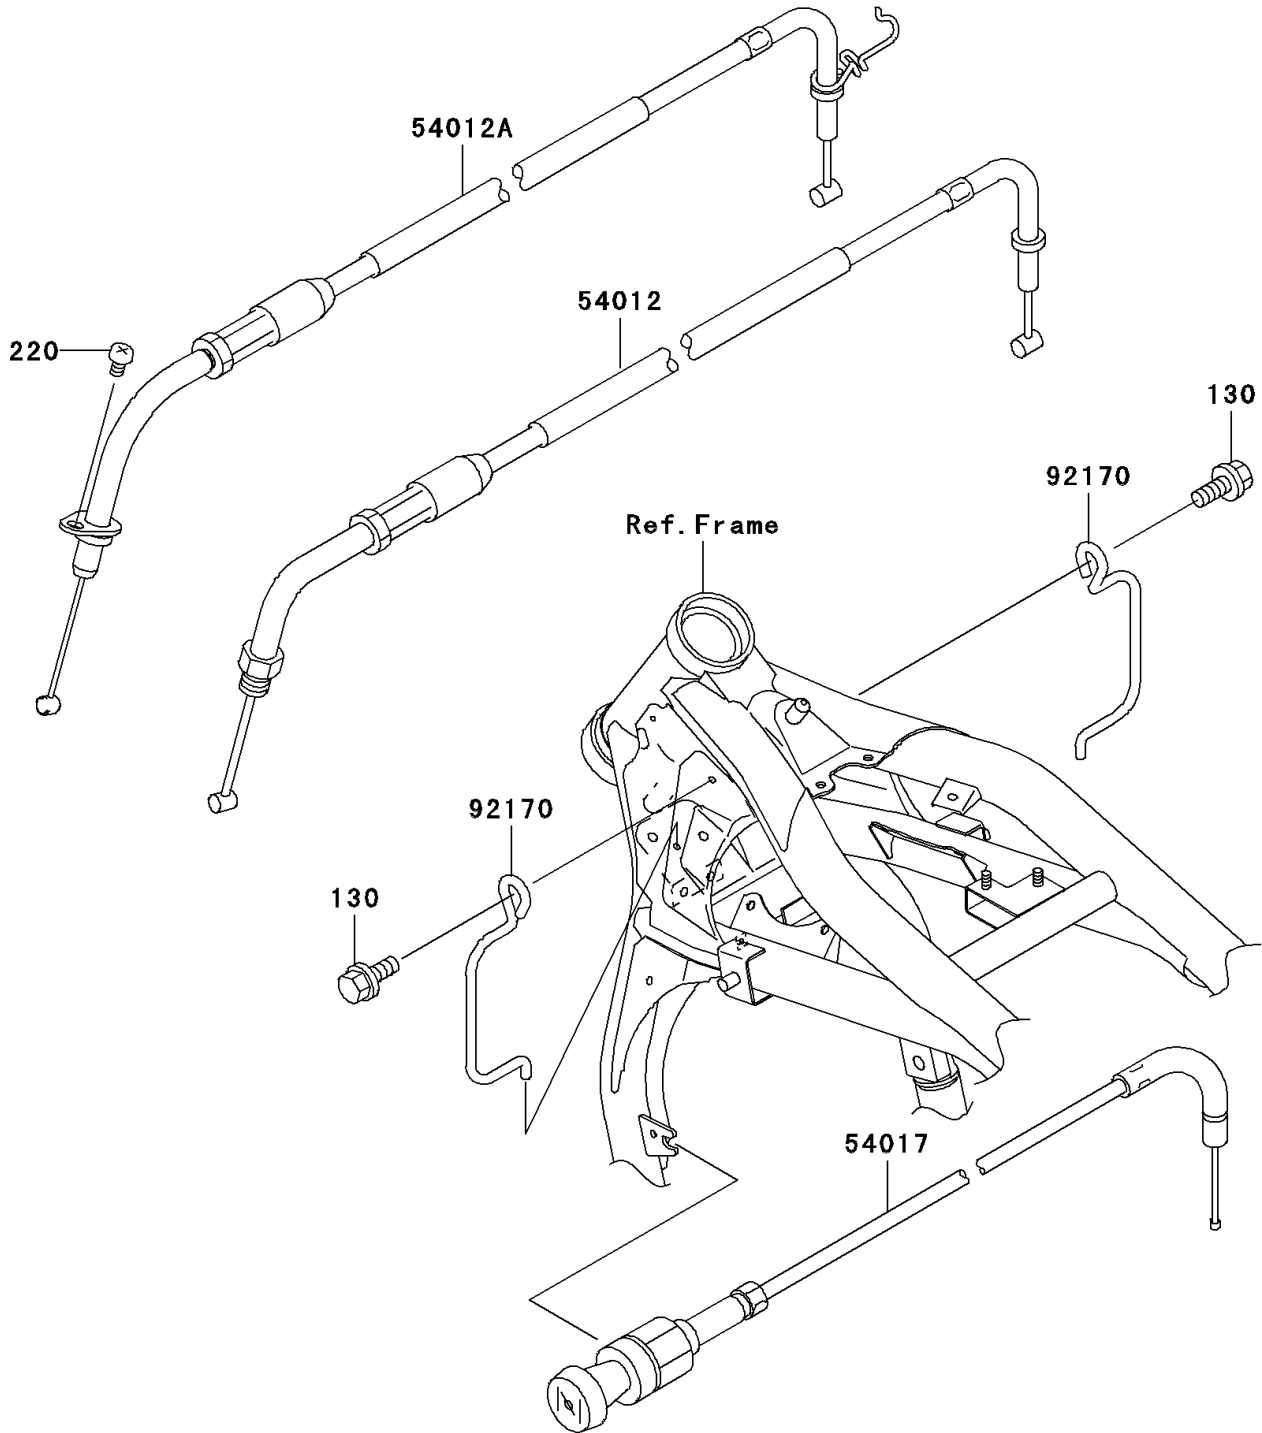

2003 Vulcan 1500 Mean Streak PARTS DIAGRAM

Cables

F2540

2003 Vulcan 1500 Mean Streak PARTS LIST

Cables

ITEM NAME	PART NUMBER	QUANTITY
BOLT-FLANGED,6X14,BLACK (Ref # 130)	130J0614	2
SCREW-PAN-CROS (Ref # 220)	220C0508	1
CABLE-THROTTLE,CLOSING (Ref # 54012)	54012-1640	1
CABLE-THROTTLE,OPENING (Ref # 54012A)	54012-1641	1
CABLE-STARTER (Ref # 54017)	54017-1202	1
CLAMP,CABLE (Ref # 92170)	92170-1867	2