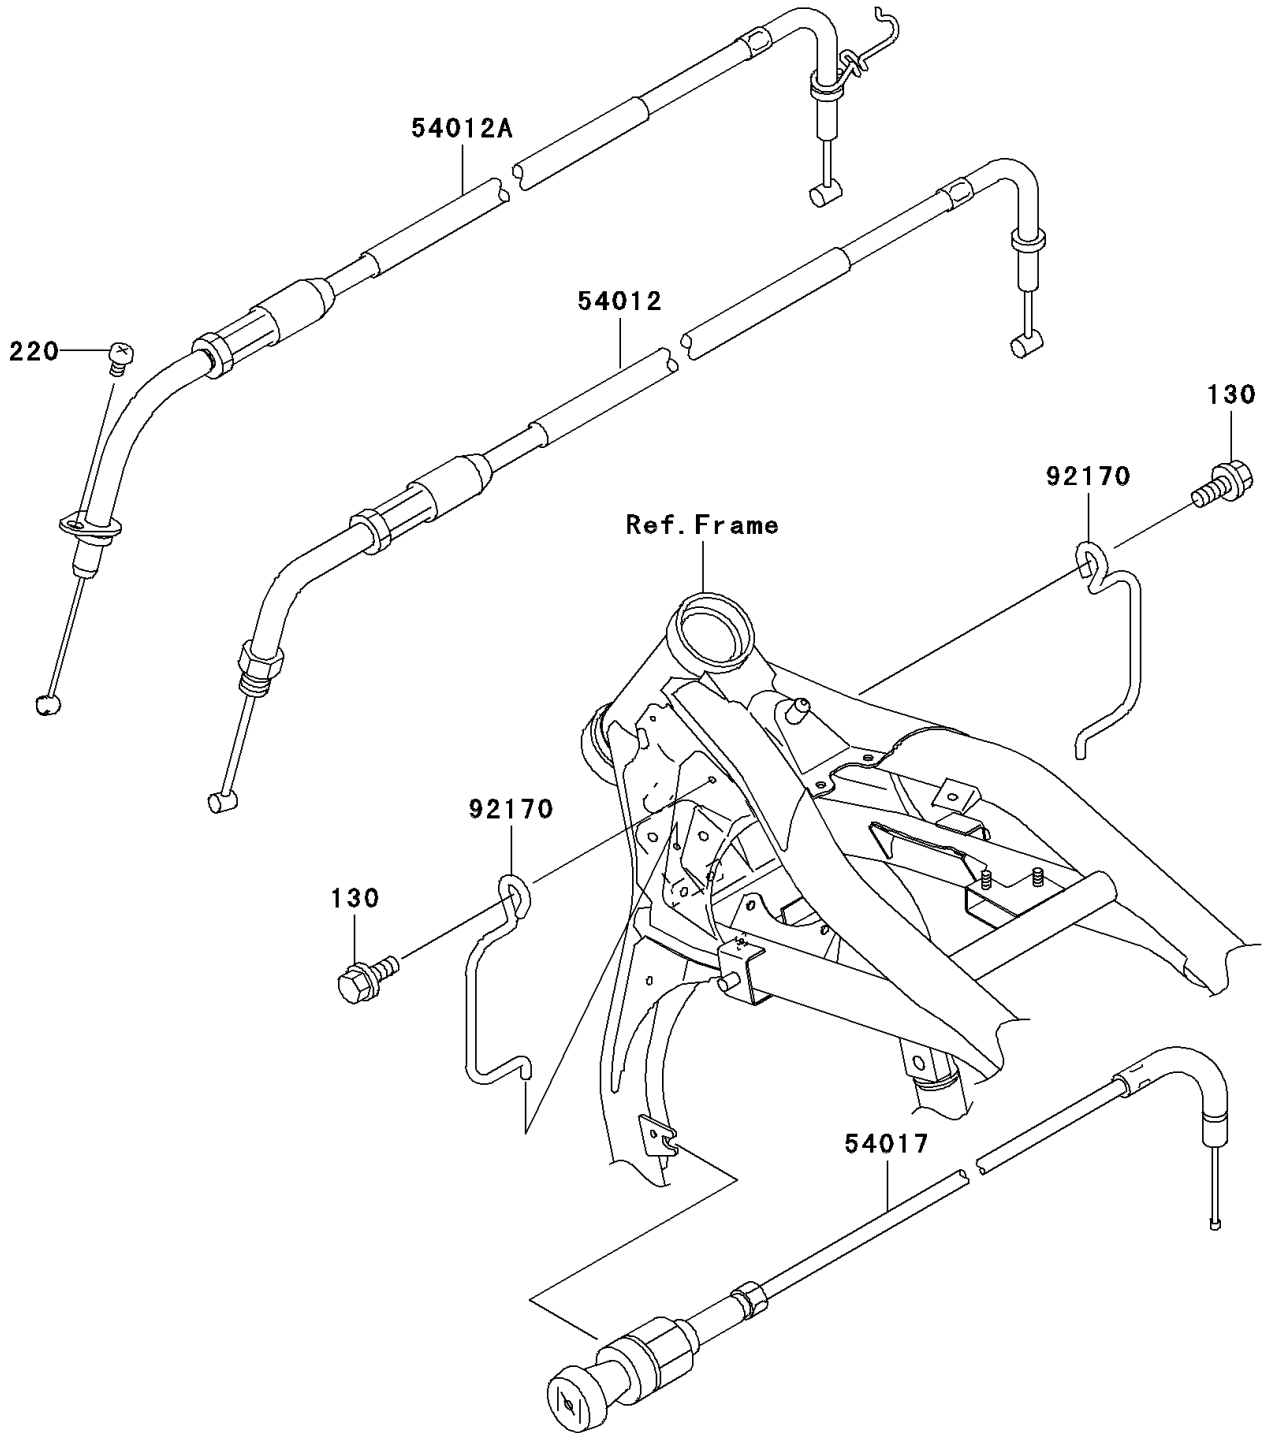

# 2003 Vulcan 1500 Mean Streak PARTS DIAGRAM

Cables

F2540

## 2003 Vulcan 1500 Mean Streak PARTS LIST

### Cables

ITEM NAME	PART NUMBER	QUANTITY
BOLT-FLANGED,6X14,BLACK (Ref # 130)	130J0614	2
SCREW-PAN-CROS (Ref # 220)	220C0508	1
CABLE-THROTTLE,CLOSING (Ref # 54012)	54012-1640	1
CABLE-THROTTLE,OPENING (Ref # 54012A)	54012-1641	1
CABLE-STARTER (Ref # 54017)	54017-1202	1
CLAMP,CABLE (Ref # 92170)	92170-1867	2