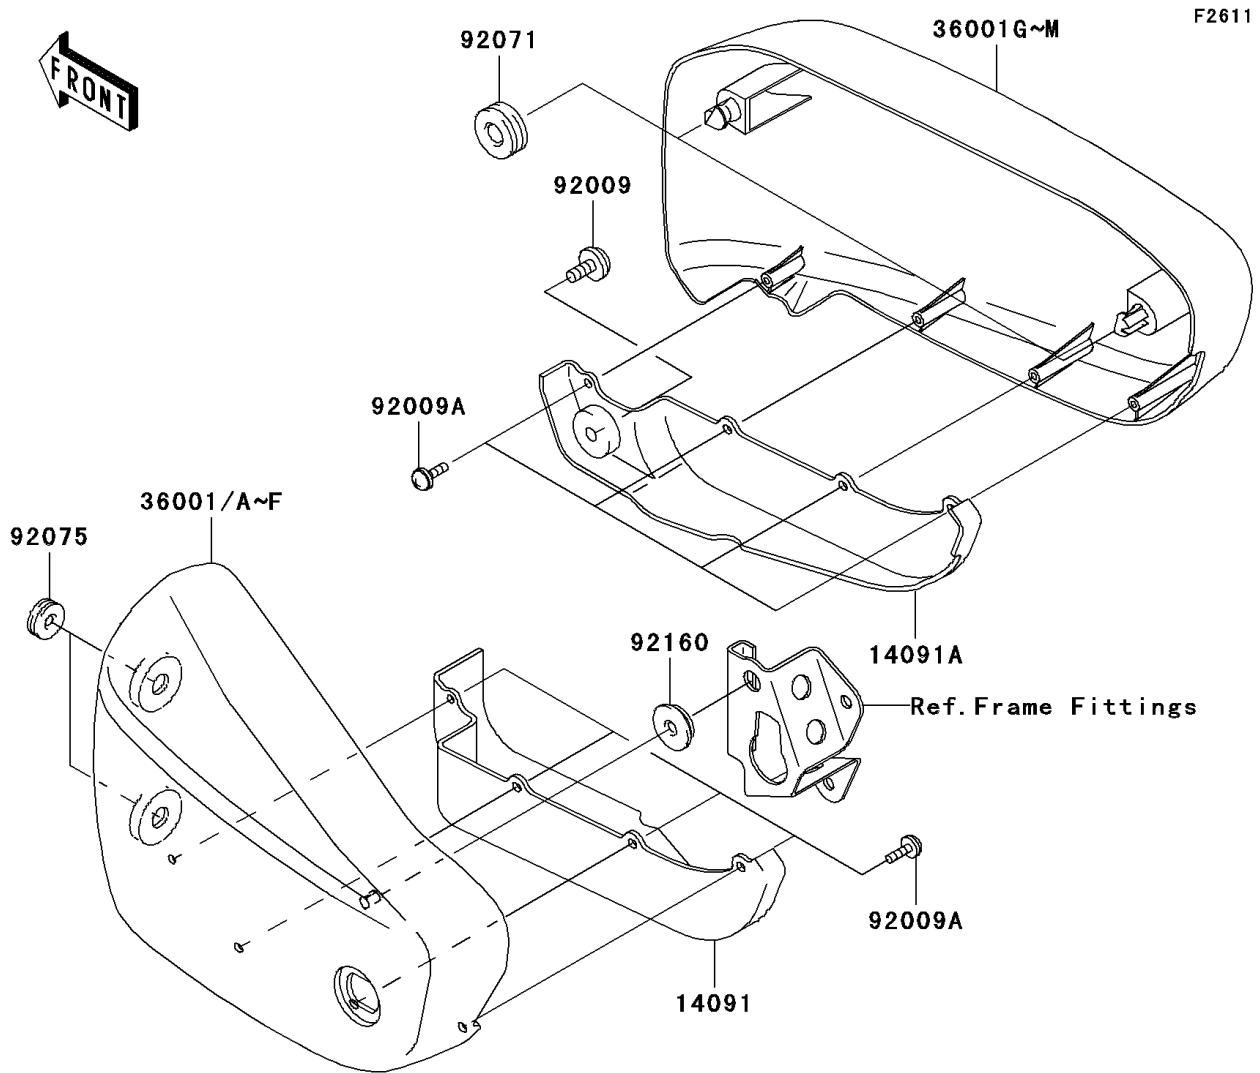

2002 Vulcan 1500 Mean Streak PARTS DIAGRAM

Side Covers

(' 02)	(36001)	Red	
	(36001G)	Gold	
	(36001D)	Black	
(' 03)	(36001A)	Black	
	(36001B)	Silver	
	(36001E)	Red	
	(36001F)	Purple	(CA, US)

(' 02)	(36001G)	Red	
	(36001J)	Gold	
	(36001K)	Black	
(' 03)	(36001H)	Black	
	(36001I)	Silver	
	(36001L)	Red	
	(36001M)	Purple	(CA, US)

WOD

WOD

2002 Vulcan 1500 Mean Streak PARTS LIST

Side Covers

ITEM NAME	PART NUMBER	QUANTITY
-----------	-------------	----------