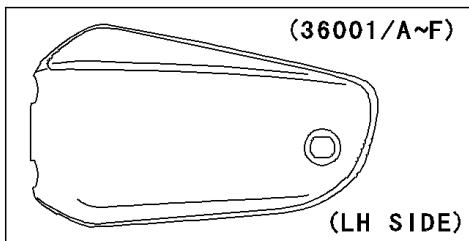

2002 Vulcan 1500 Mean Streak PARTS DIAGRAM

Side Covers

(' 02)	(36001)	Red	
	(36001G)	Gold	
	(36001D)	Black	
(' 03)	(36001A)	Black	
	(36001B)	Silver	
	(36001E)	Red	
	(36001F)	Purple	(CA, US)

(' 02)	(36001G)	Red	
	(36001J)	Gold	
	(36001K)	Black	
(' 03)	(36001H)	Black	
	(36001I)	Silver	
	(36001L)	Red	
	(36001M)	Purple	(CA, US)

WOD

WOD

2002 Vulcan 1500 Mean Streak PARTS LIST

Side Covers

ITEM NAME	PART NUMBER	QUANTITY
-----------	-------------	----------