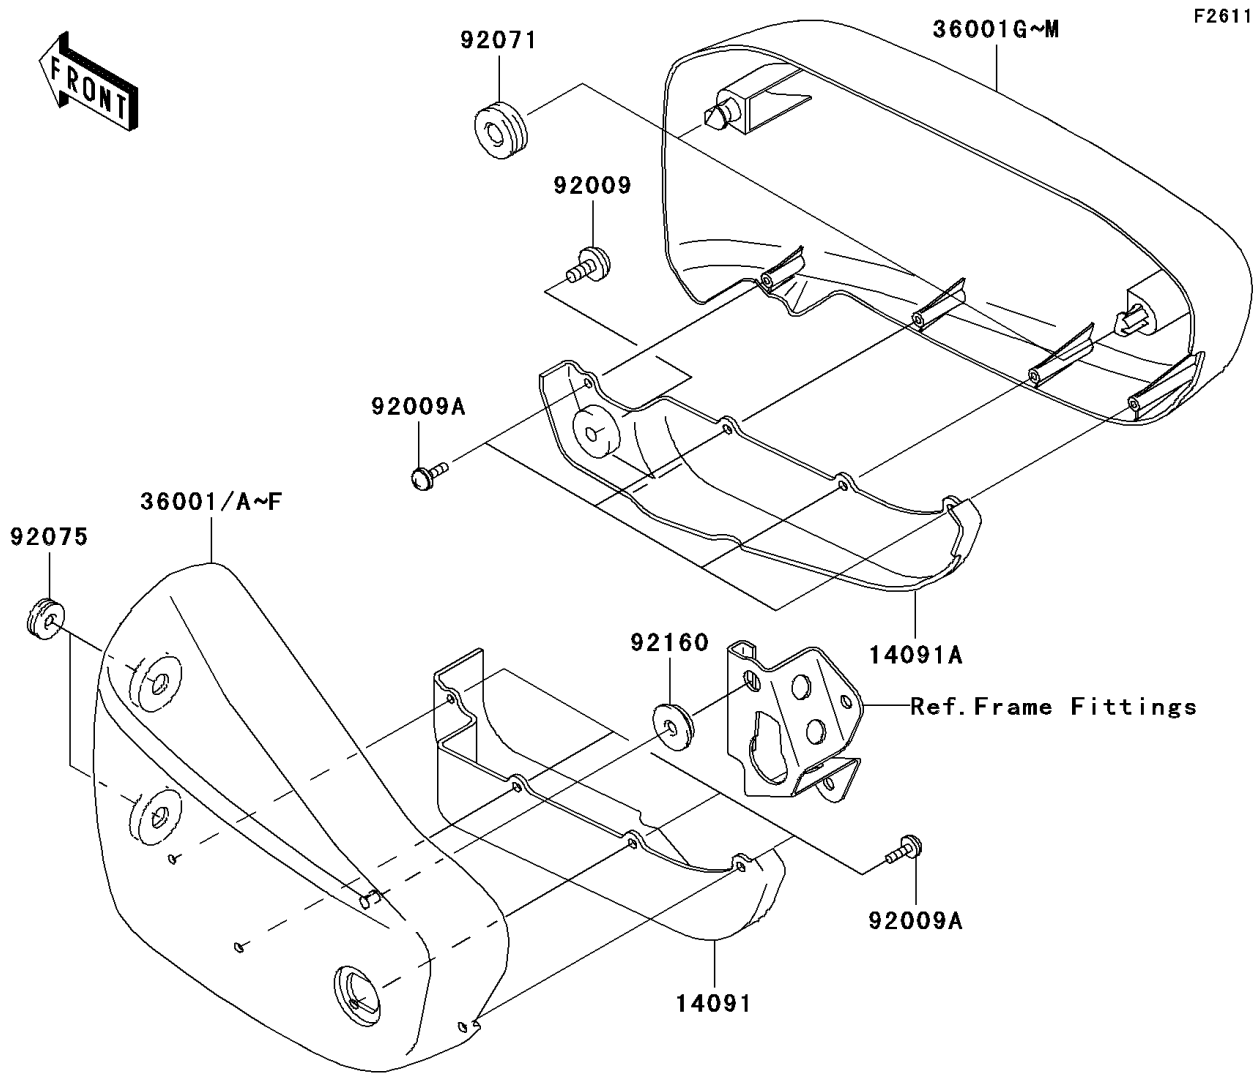

# 2003 Vulcan 1500 Mean Streak PARTS DIAGRAM

Side Covers

(' 02)	(36001)	Red	
	(36001G)	Gold	
	(36001D)	Black	
(' 03)	(36001A)	Black	
	(36001B)	Silver	
	(36001E)	Red	
	(36001F)	Purple	(CA, US)

(' 02)	(36001G)	Red	
	(36001J)	Gold	
	(36001K)	Black	
(' 03)	(36001H)	Black	
	(36001I)	Silver	
	(36001L)	Red	
	(36001M)	Purple	(CA, US)

## 2003 Vulcan 1500 Mean Streak PARTS LIST

### Side Covers

ITEM NAME	PART NUMBER	QUANTITY
COVER,SIDE COVER,LH (Ref # 14091)	14091-1343	1
COVER,SIDE COVER,RH (Ref # 14091A)	14091-1344	1
COVER-SIDE,LH,BLACK (Ref # 36001A)	36001-1649-B5	1
COVER-SIDE,LH,M.P.SILVER (Ref # 36001B)	36001-1649-GU	1
COVER-SIDE,LH,P.RED (Ref # 36001E)	36001-1649-234	1
COVER-SIDE,RH,BLACK (Ref # 36001H)	36001-1650-B5	1
COVER-SIDE,RH,M.P.SILVER (Ref # 36001I)	36001-1650-GU	1
COVER-SIDE,RH,P.RED (Ref # 36001L)	36001-1650-234	1
SCREW,6X14 (Ref # 92009)	92009-1662	1
SCREW,TAPPING,4X14 (Ref # 92009A)	92009-1792	8
GROMMET (Ref # 92071)	92071-1131	2
DAMPER (Ref # 92075)	92075-1629	2
DAMPER (Ref # 92160)	92160-1944	1
COVER-SIDE,LH,M.M.PURPLE (Ref # 36001F)	36001-1649-3F	1
COVER-SIDE,RH,M.M.PURPLE (Ref # 36001M)	36001-1650-3F	1