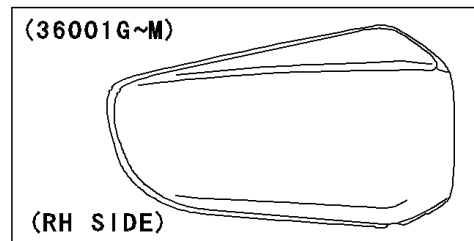

2003 Vulcan 1500 Mean Streak PARTS DIAGRAM

Side Covers

(' 02)	(36001)	Red	
	(36001G)	Gold	
	(36001D)	Black	
(' 03)	(36001A)	Black	
	(36001B)	Silver	
	(36001E)	Red	
	(36001F)	Purple	(CA, US)

(' 02)	(36001G)	Red	
	(36001J)	Gold	
	(36001K)	Black	
(' 03)	(36001H)	Black	
	(36001I)	Silver	
	(36001L)	Red	
	(36001M)	Purple	(CA, US)

WOD

WOD