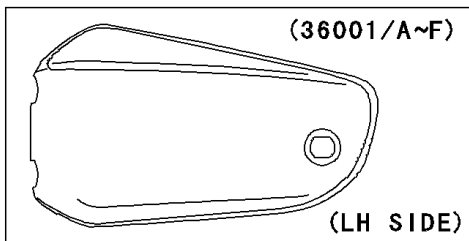

# 2003 Vulcan 1500 Mean Streak PARTS DIAGRAM

Side Covers

(' 02)	(36001)	Red	
	(36001G)	Gold	
	(36001D)	Black	
(' 03)	(36001A)	Black	
	(36001B)	Silver	
	(36001E)	Red	
	(36001F)	Purple	(CA, US)

(' 02)	(36001G)	Red	
	(36001J)	Gold	
	(36001K)	Black	
(' 03)	(36001H)	Black	
	(36001I)	Silver	
	(36001L)	Red	
	(36001M)	Purple	(CA, US)