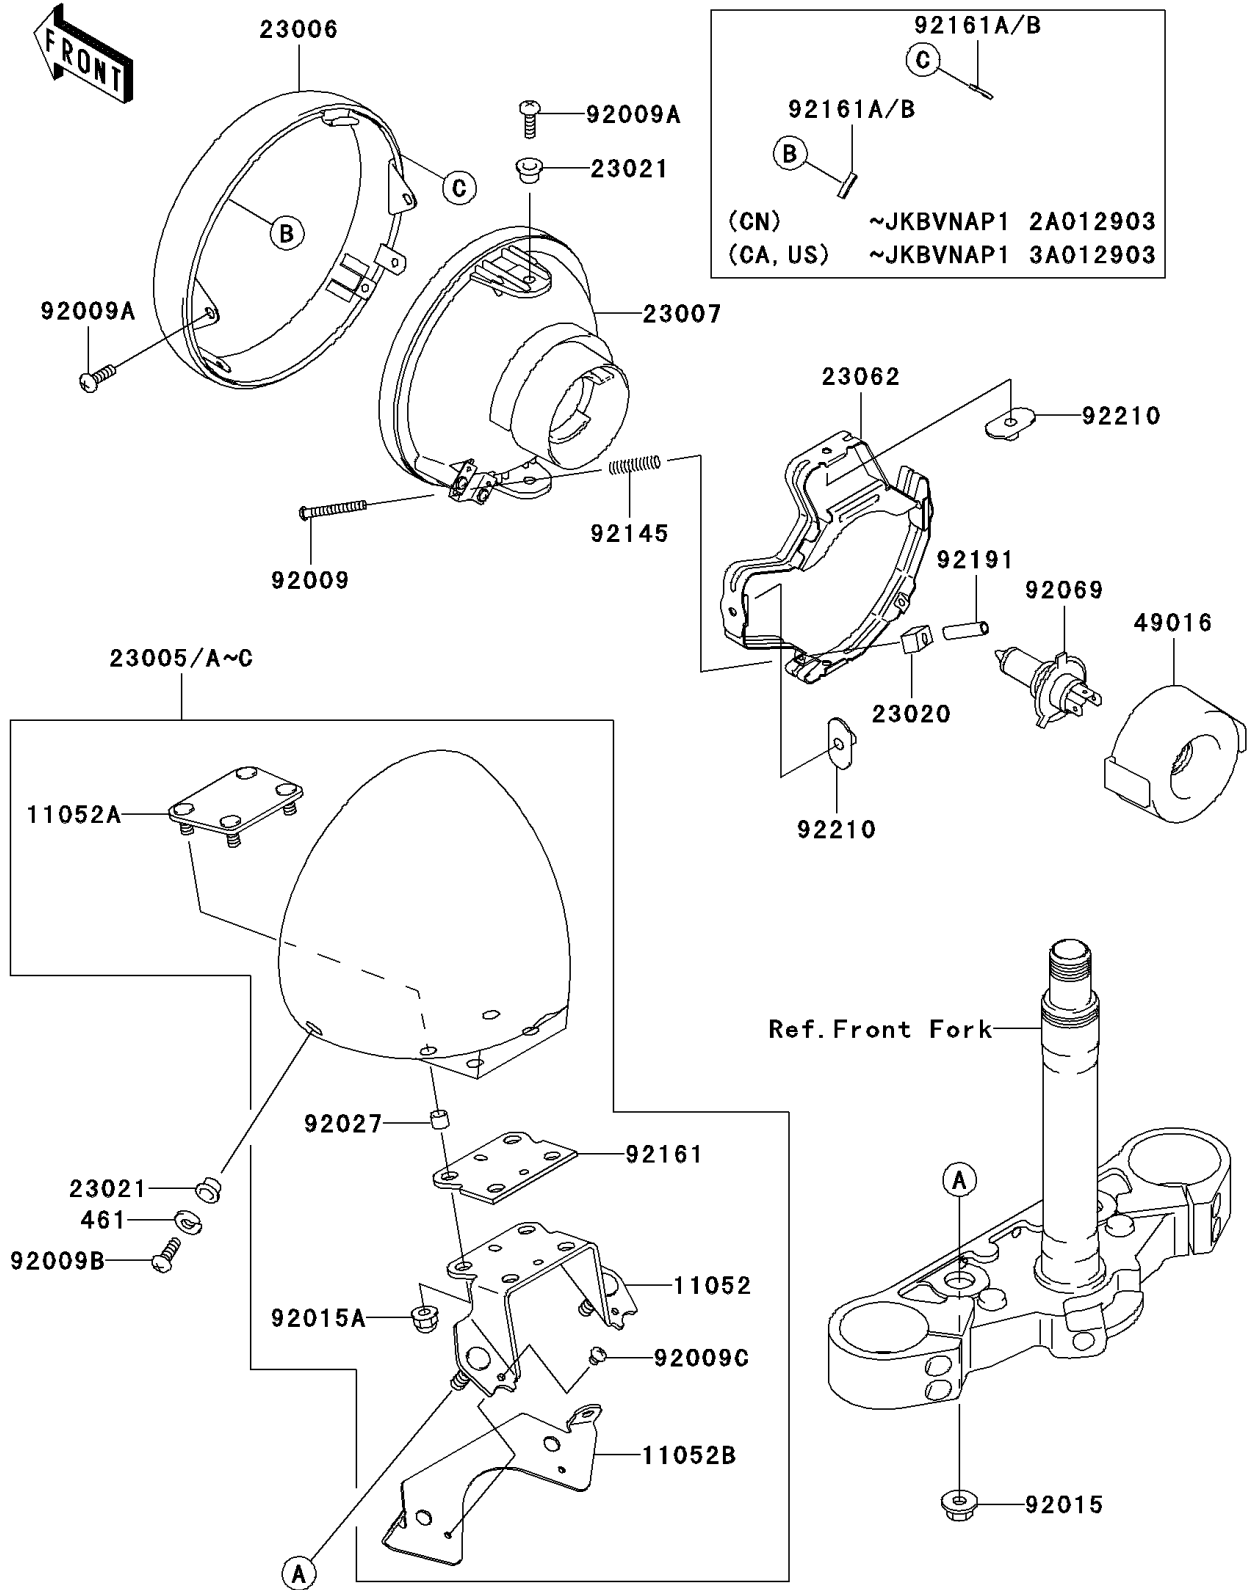

2002 Vulcan 1500 Mean Streak PARTS DIAGRAM

Headlight(s)

F2710

2002 Vulcan 1500 Mean Streak PARTS LIST

Headlight(s)

ITEM NAME	PART NUMBER	QUANTITY
BRACKET,HEAD LAMP BODY (Ref # 11052)	11052-1265	1
BRACKET,HEAD LAMP BODY (Ref # 11052A)	11052-1266	1
BRACKET,HEAD LAMP BODY (Ref # 11052B)	11052-1371	1
BODY-COMP-HEAD LAMP (Ref # 23005A)	23005-1188	1
RIM-LAMP (Ref # 23006)	23006-1079	1
LENS-COMP,HEAD LAMP (Ref # 23007)	23007-1359	1
NUT,4MM,FOCUS ADJUST (Ref # 23020)	23020-018	2
WASHER (Ref # 23021)	23021-010	4
BRACKET-COMP,HEAD LAMP (Ref # 23062)	23062-1131	1
COVER-SEAL,SOCKET (Ref # 49016)	49016-1203	1
SCREW,FOCUS ADJUST,4X60 (Ref # 92009)	92009-1816	2
SCREW,5X16 (Ref # 92009A)	92009-1879	4
SCREW,5MM (Ref # 92009B)	92009-1947	2
SCREW,4X5 (Ref # 92009C)	92009-1988	2
NUT,FLANGED,8MM,BLACK (Ref # 92015)	92015-1183	2
NUT,CAP,6MM (Ref # 92015A)	92015-1385	4
COLLAR,6.8X10X6 (Ref # 92027)	92027-103	4
BULB,12V 60/55W,H4 (Ref # 92069)	92069-1002	1
SPRING,HEAD LAMP LENS (Ref # 92145)	92145-1268	2
DAMPER,HEAD LAMP BODY (Ref # 92161)	92161-1212	1
WASHER-SPRING,5MM (Ref # 461)	461F0500	2
DAMPER (Ref # 92161B)	92161-1271	2
TUBE,3.5X5.5X19 (Ref # 92191)	92191-1217	2
NUT,SPECIAL,5MM (Ref # 92210)	92210-1060	4
BODY-COMP-HEAD LAMP (Ref # 23005)	23005-1188	1
BODY-COMP-HEAD LAMP (Ref # 23005B)	23005-1202	1
DAMPER (Ref # 92161A)	92161-1271	2