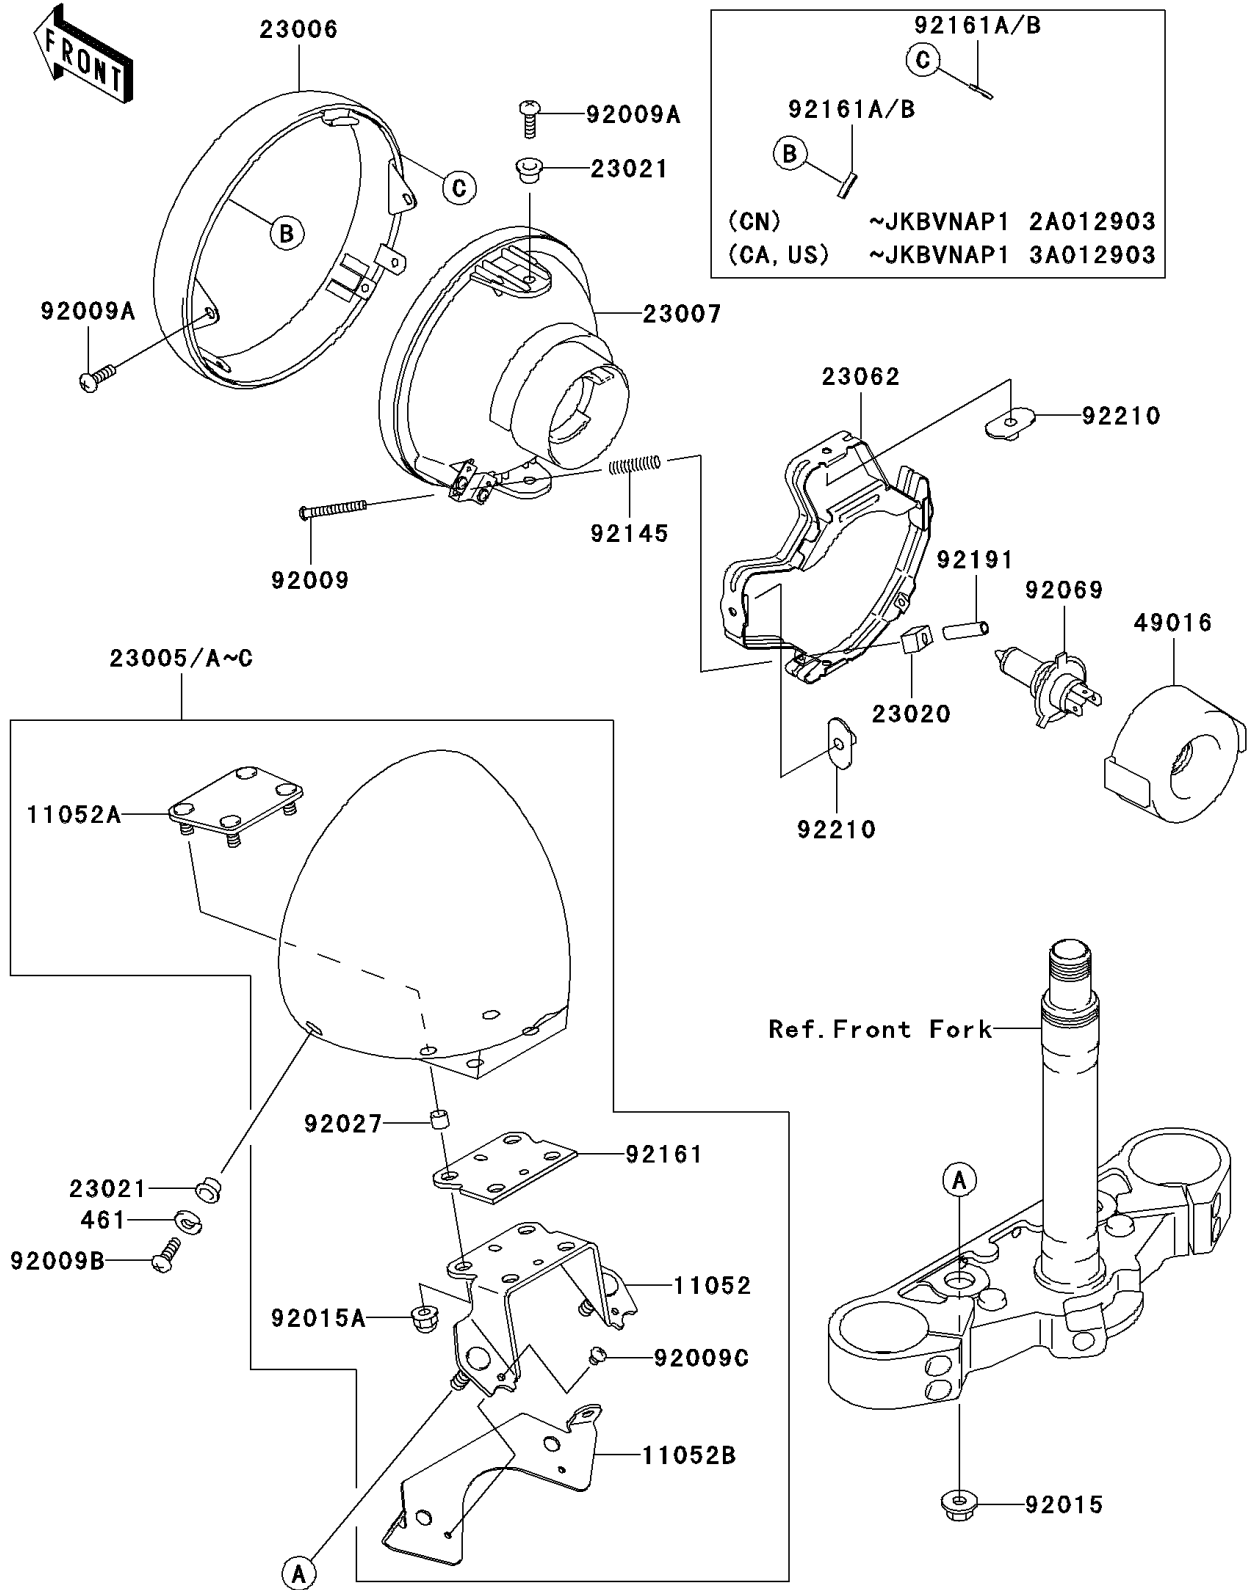

2003 Vulcan 1500 Mean Streak PARTS DIAGRAM

Headlight(s)

F2710

2003 Vulcan 1500 Mean Streak PARTS LIST

Headlight(s)

ITEM NAME	PART NUMBER	QUANTITY
BRACKET,HEAD LAMP BODY (Ref # 11052)	11052-1265	1
BRACKET,HEAD LAMP BODY (Ref # 11052A)	11052-1266	1
BRACKET,HEAD LAMP BODY (Ref # 11052B)	11052-1371	1
BODY-COMP-HEAD LAMP (Ref # 23005A)	23005-1188	1
BODY-COMP-HEAD LAMP (Ref # 23005C)	23005-1202	1
RIM-LAMP (Ref # 23006)	23006-1079	1
LENS-COMP,HEAD LAMP (Ref # 23007)	23007-1359	1
NUT,4MM,FOCUS ADJUST (Ref # 23020)	23020-018	2
WASHER (Ref # 23021)	23021-010	4
BRACKET-COMP,HEAD LAMP (Ref # 23062)	23062-1131	1
COVER-SEAL,SOCKET (Ref # 49016)	49016-1203	1
SCREW,FOCUS ADJUST,4X60 (Ref # 92009)	92009-1816	2
SCREW,5X16 (Ref # 92009A)	92009-1879	4
SCREW,5MM (Ref # 92009B)	92009-1947	2
SCREW,4X5 (Ref # 92009C)	92009-1988	2
NUT,FLANGED,8MM,BLACK (Ref # 92015)	92015-1183	2
NUT,CAP,6MM (Ref # 92015A)	92015-1385	4
COLLAR,6.8X10X6 (Ref # 92027)	92027-103	4
BULB,12V 60/55W,H4 (Ref # 92069)	92069-1002	1
SPRING,HEAD LAMP LENS (Ref # 92145)	92145-1268	2
DAMPER,HEAD LAMP BODY (Ref # 92161)	92161-1212	1
WASHER-SPRING,5MM (Ref # 461)	461F0500	2
DAMPER (Ref # 92161B)	92161-1271	2
TUBE,3.5X5.5X19 (Ref # 92191)	92191-1217	2
NUT,SPECIAL,5MM (Ref # 92210)	92210-1060	4
BODY-COMP-HEAD LAMP (Ref # 23005B)	23005-1202	1