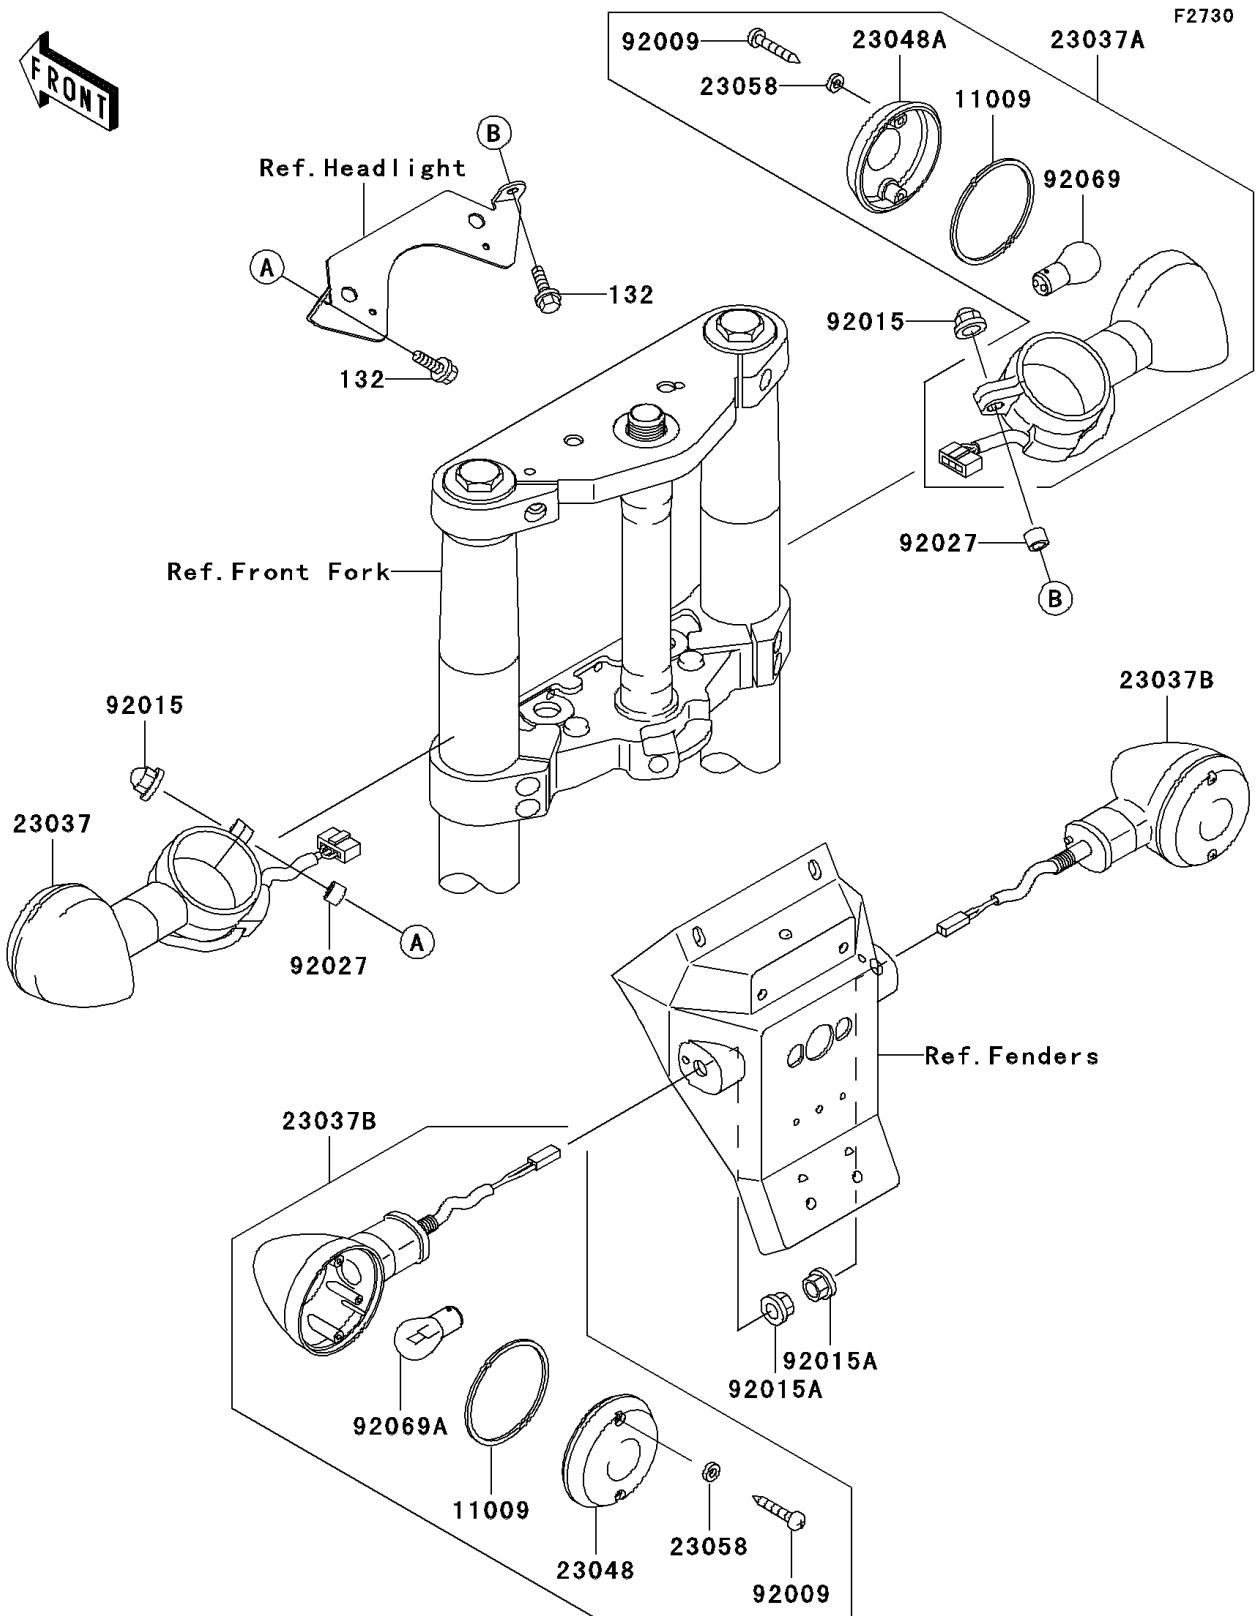

2002 Vulcan 1500 Mean Streak PARTS DIAGRAM

Turn Signals

2002 Vulcan 1500 Mean Streak PARTS LIST

Turn Signals

ITEM NAME	PART NUMBER	QUANTITY
-----------	-------------	----------