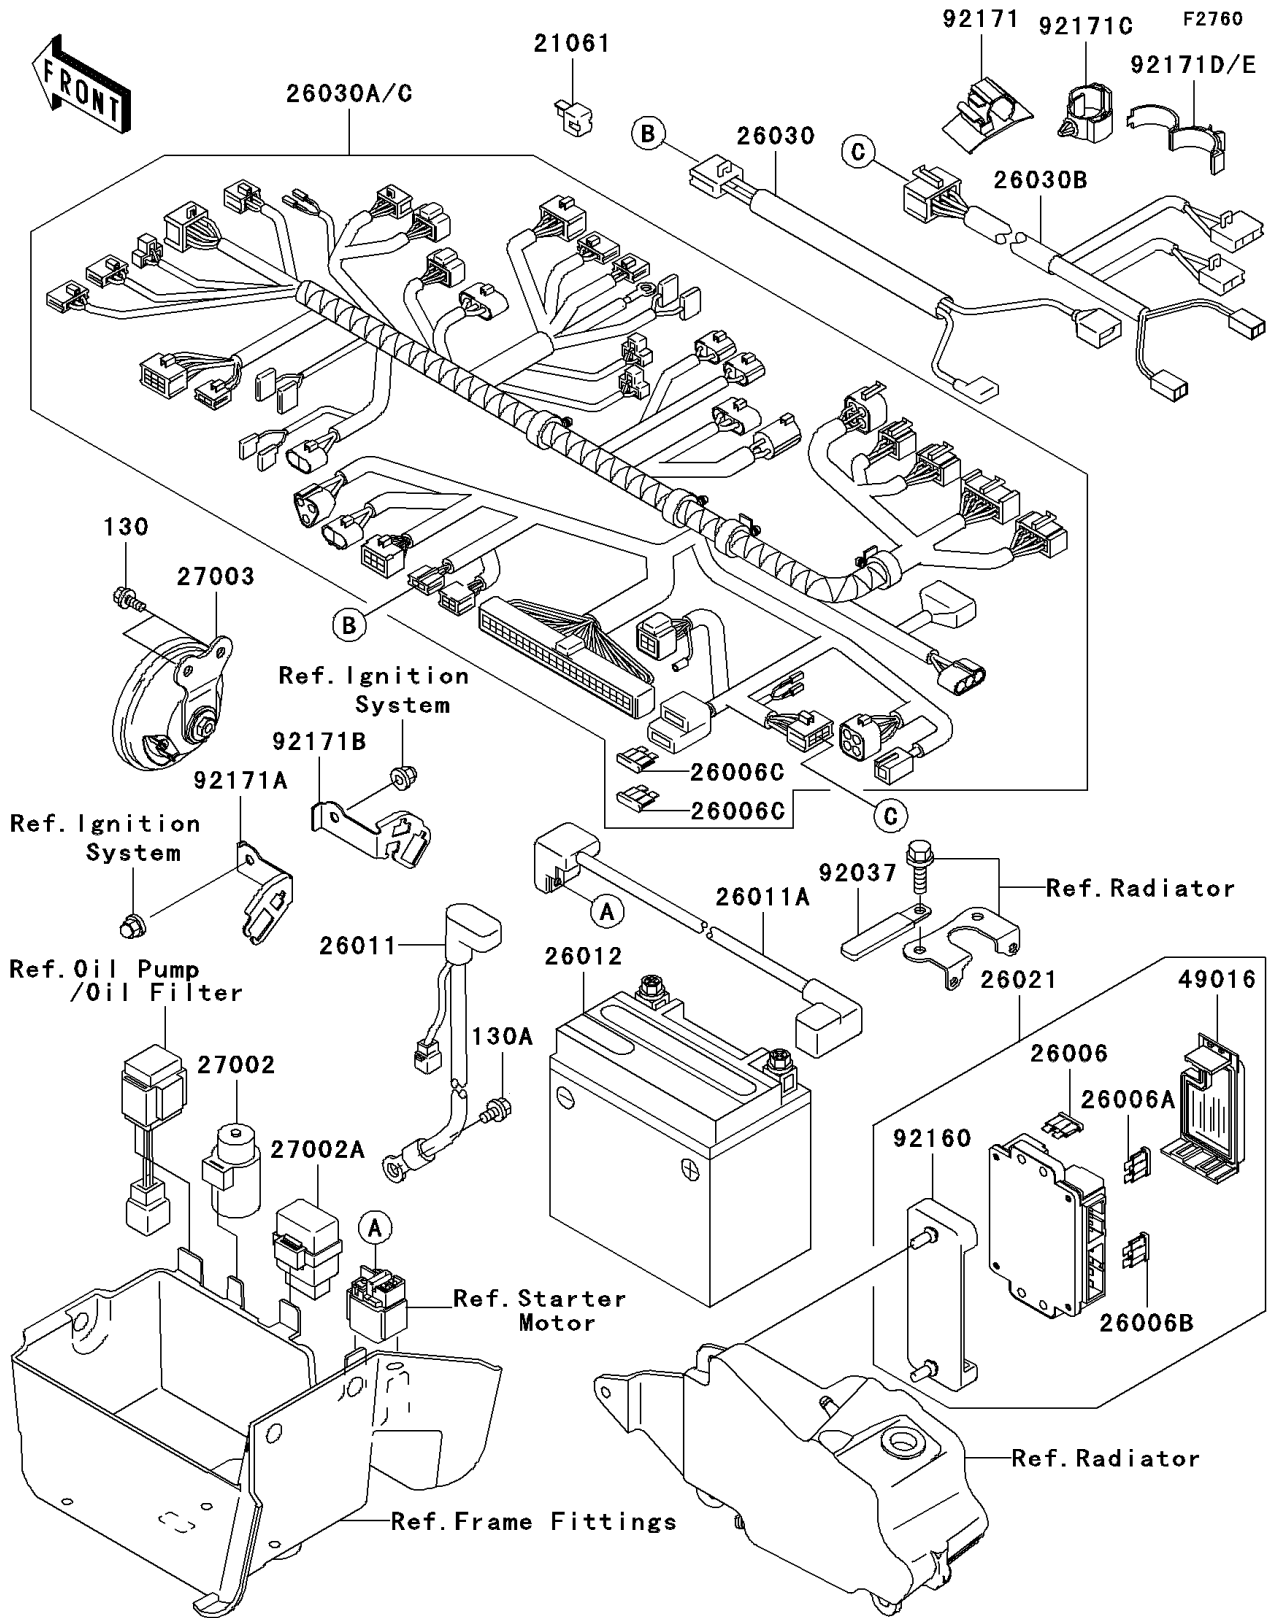

2003 Vulcan 1500 Mean Streak PARTS DIAGRAM

Chassis Electrical Equipment

2003 Vulcan 1500 Mean Streak PARTS LIST

Chassis Electrical Equipment

ITEM NAME	PART NUMBER	QUANTITY
-----------	-------------	----------