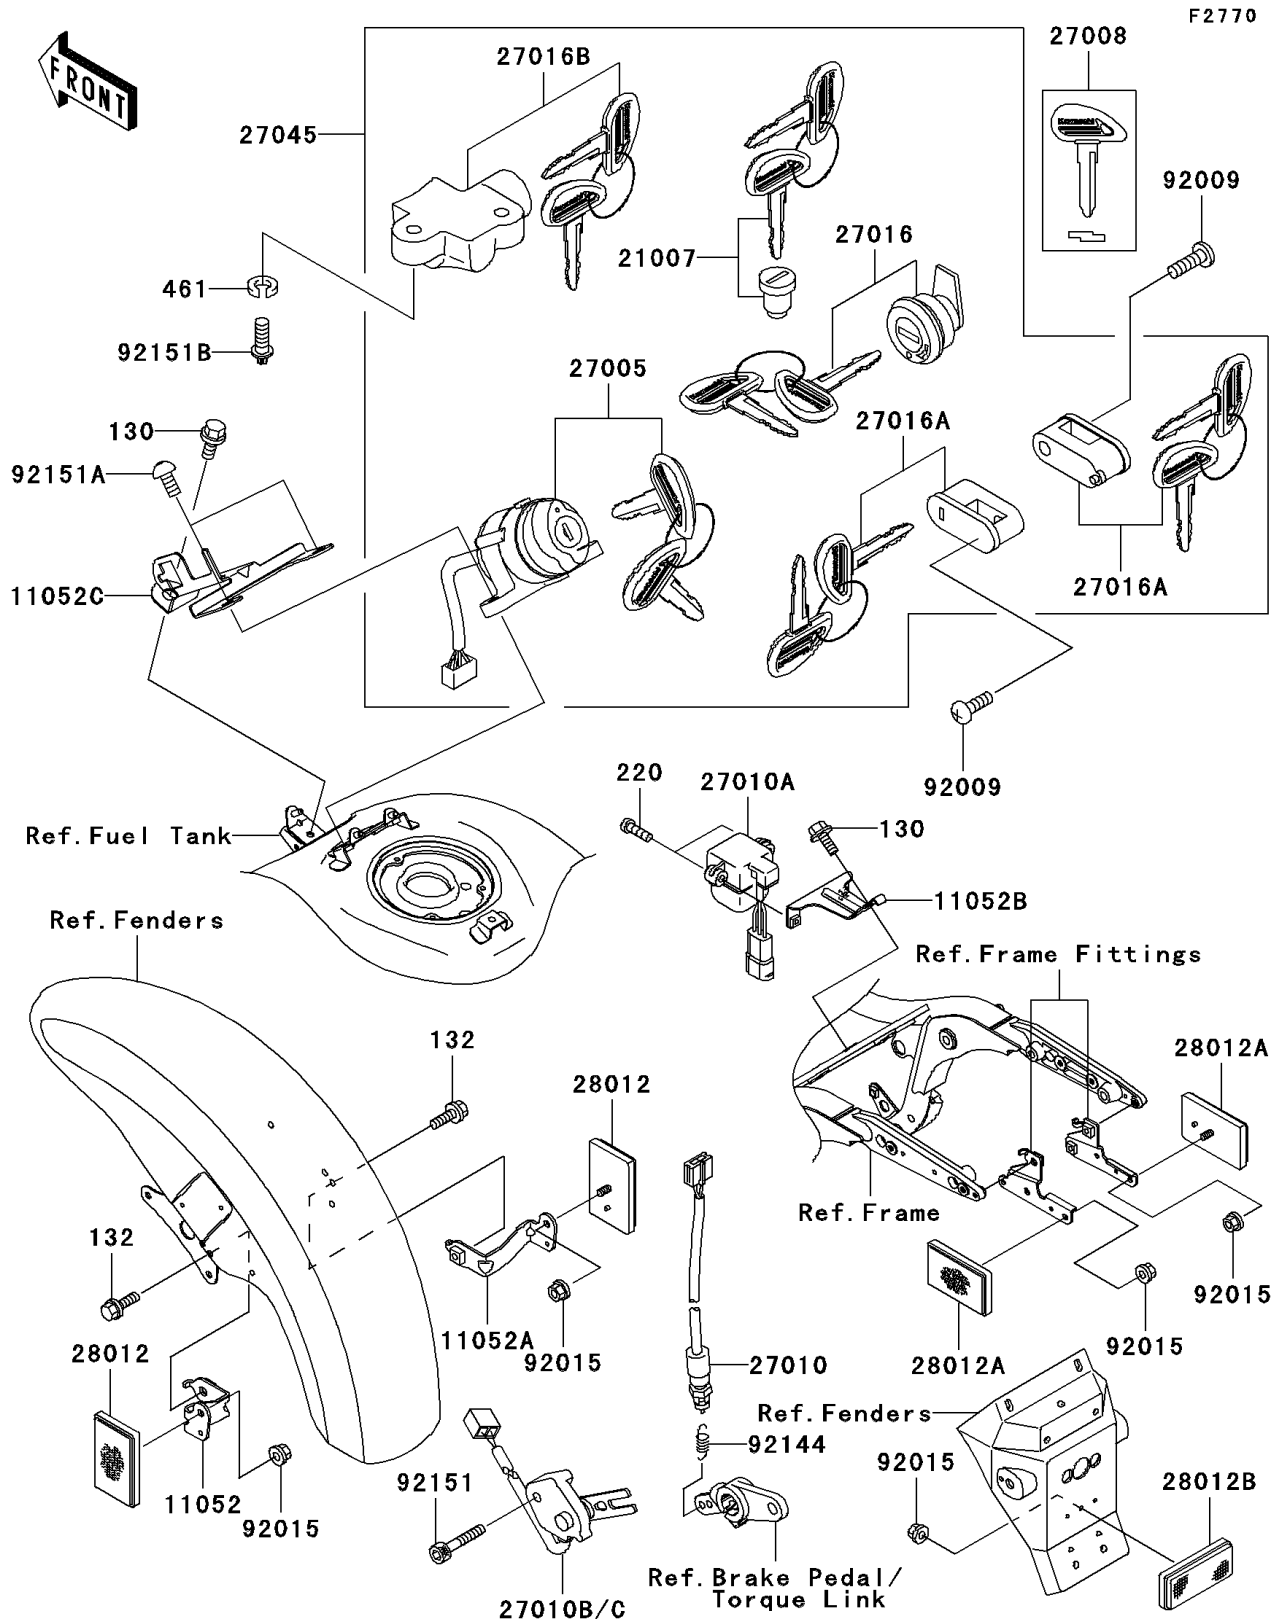

2002 Vulcan 1500 Mean Streak PARTS DIAGRAM

Ignition Switch/Locks/Reflectors

2002 Vulcan 1500 Mean Streak PARTS LIST

Ignition Switch/Locks/Reflectors

ITEM NAME	PART NUMBER	QUANTITY
-----------	-------------	----------