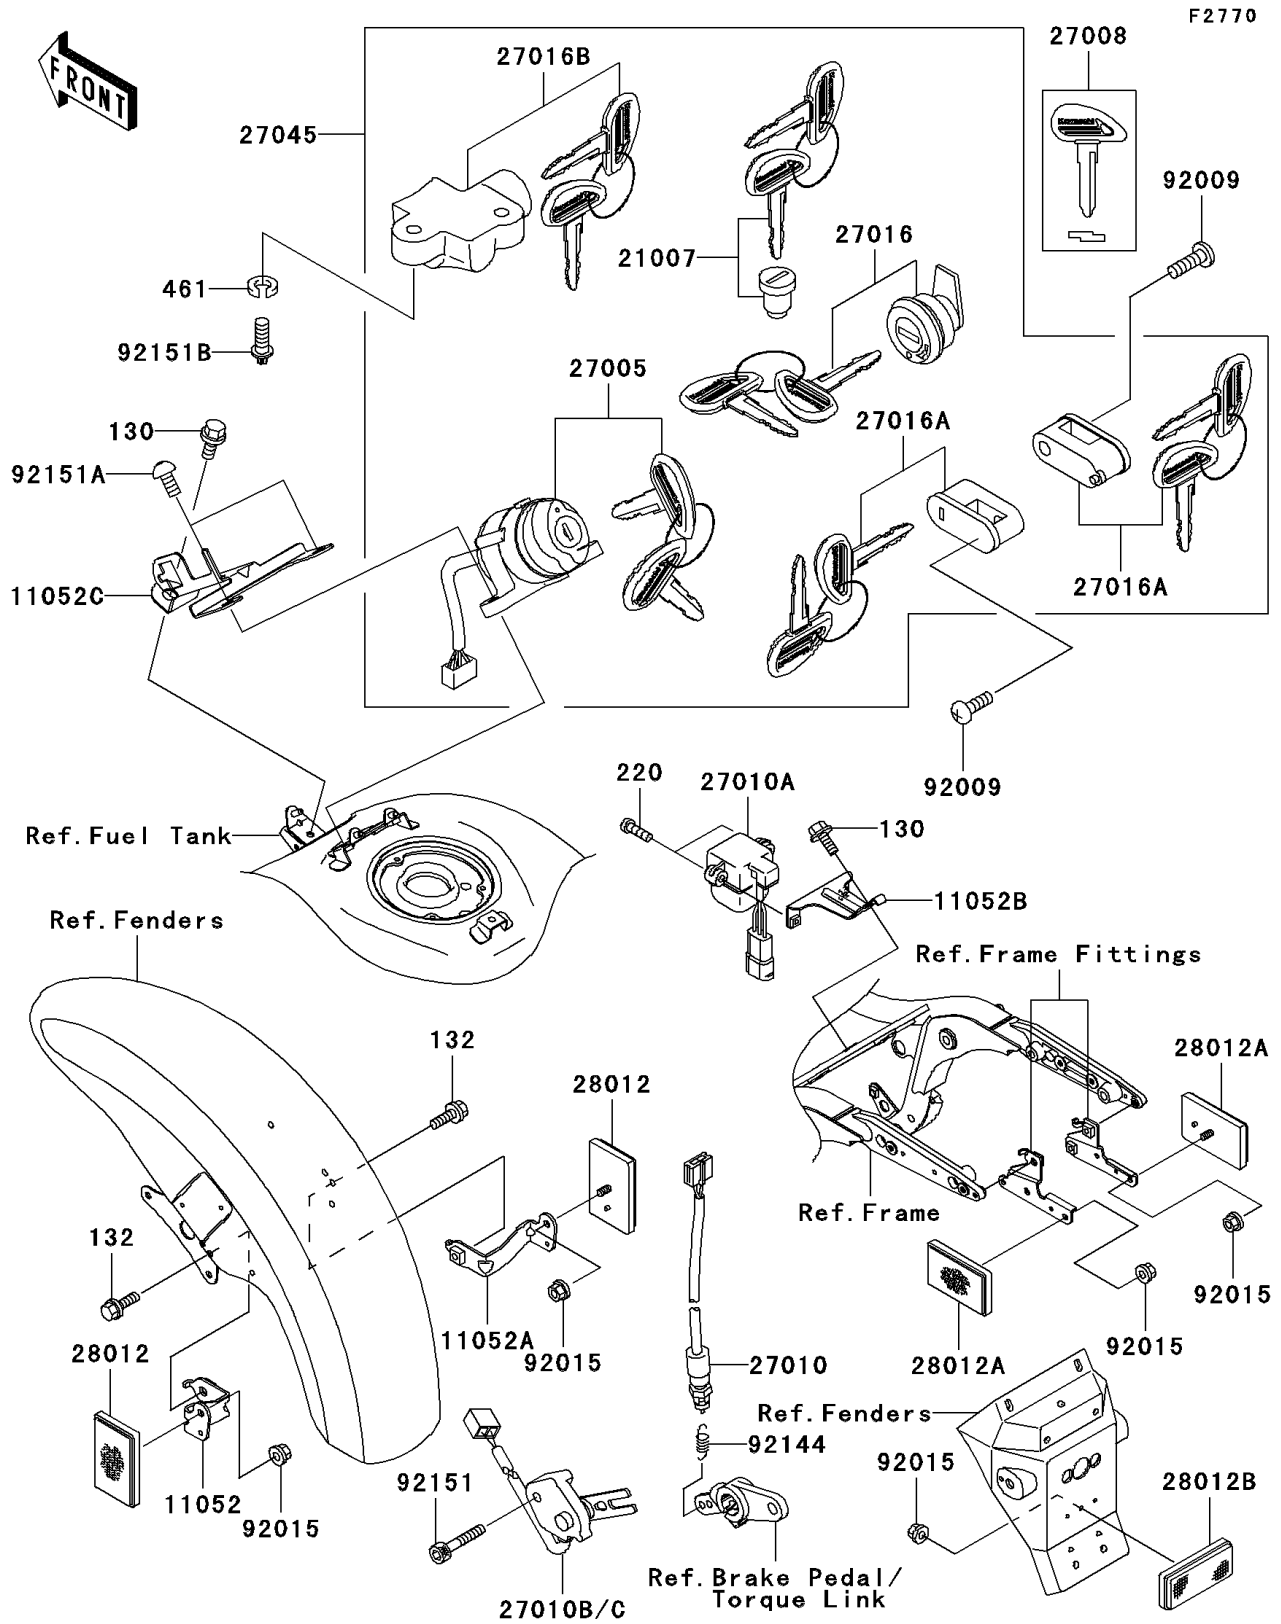

2003 Vulcan 1500 Mean Streak PARTS DIAGRAM

Ignition Switch/Locks/Reflectors

2003 Vulcan 1500 Mean Streak PARTS LIST

Ignition Switch/Locks/Reflectors

ITEM NAME	PART NUMBER	QUANTITY
BOLT-FLANGED (Ref # 130)	130J0610	2
BOLT-FLANGED-SMALL (Ref # 132)	132Y0612	2
SCREW-PAN-CROS,4X20 (Ref # 220)	220C0420	2
WASHER-SPRING (Ref # 461)	461L0600	2
BRACKET,REFLECTOR,FR,LH (Ref # 11052)	11052-1284	1
BRACKET,REFLECTOR,FR,RH (Ref # 11052A)	11052-1285	1
BRACKET,DOWN SENSOR (Ref # 11052B)	11052-1302	1
BRACKET,IGNITION SWITCH (Ref # 11052C)	11052-1494	1
ROTOR,LOCK,TANK CAP (Ref # 21007)	21007-5049	1
SWITCH-ASSY-IGNITION (Ref # 27005)	27005-1258	1
KEY-LOCK,BLANK (Ref # 27008)	27008-1211	1
SWITCH,REAR BRAKE (Ref # 27010)	27010-1412	1
SWITCH,DOWN SENSOR (Ref # 27010A)	27010-1416	1
SWITCH,SIDE STAND (Ref # 27010C)	27010-1470	1
LOCK-ASSY,LID (Ref # 27016)	27016-5279	1
LOCK-ASSY,HELMET (Ref # 27016A)	27016-5280	2
LOCK-ASSY,STEERING (Ref # 27016B)	27016-5281	1
SWITCH-ASSY (Ref # 27045)	27045-5136	1
REFLECTOR-REFLEX,FR (Ref # 28012)	28012-1009	2
REFLECTOR-REFLEX,RR (Ref # 28012A)	28012-1051	2
REFLECTOR-REFLEX (Ref # 28012B)	28012-1077	1
SCREW,5X12 (Ref # 92009)	92009-1296	2
NUT,FLANGED,5MM (Ref # 92015)	92015-1656	5
SPRING,REAR BRAKE SWITCH (Ref # 92144)	92144-1141	1
BOLT,SOCKET,6X35 (Ref # 92151)	92151-1390	1
BOLT,SOCKET,6X16 (Ref # 92151A)	92151-1751	2
BOLT,TORX,6X22 (Ref # 92151B)	92151-1946	2