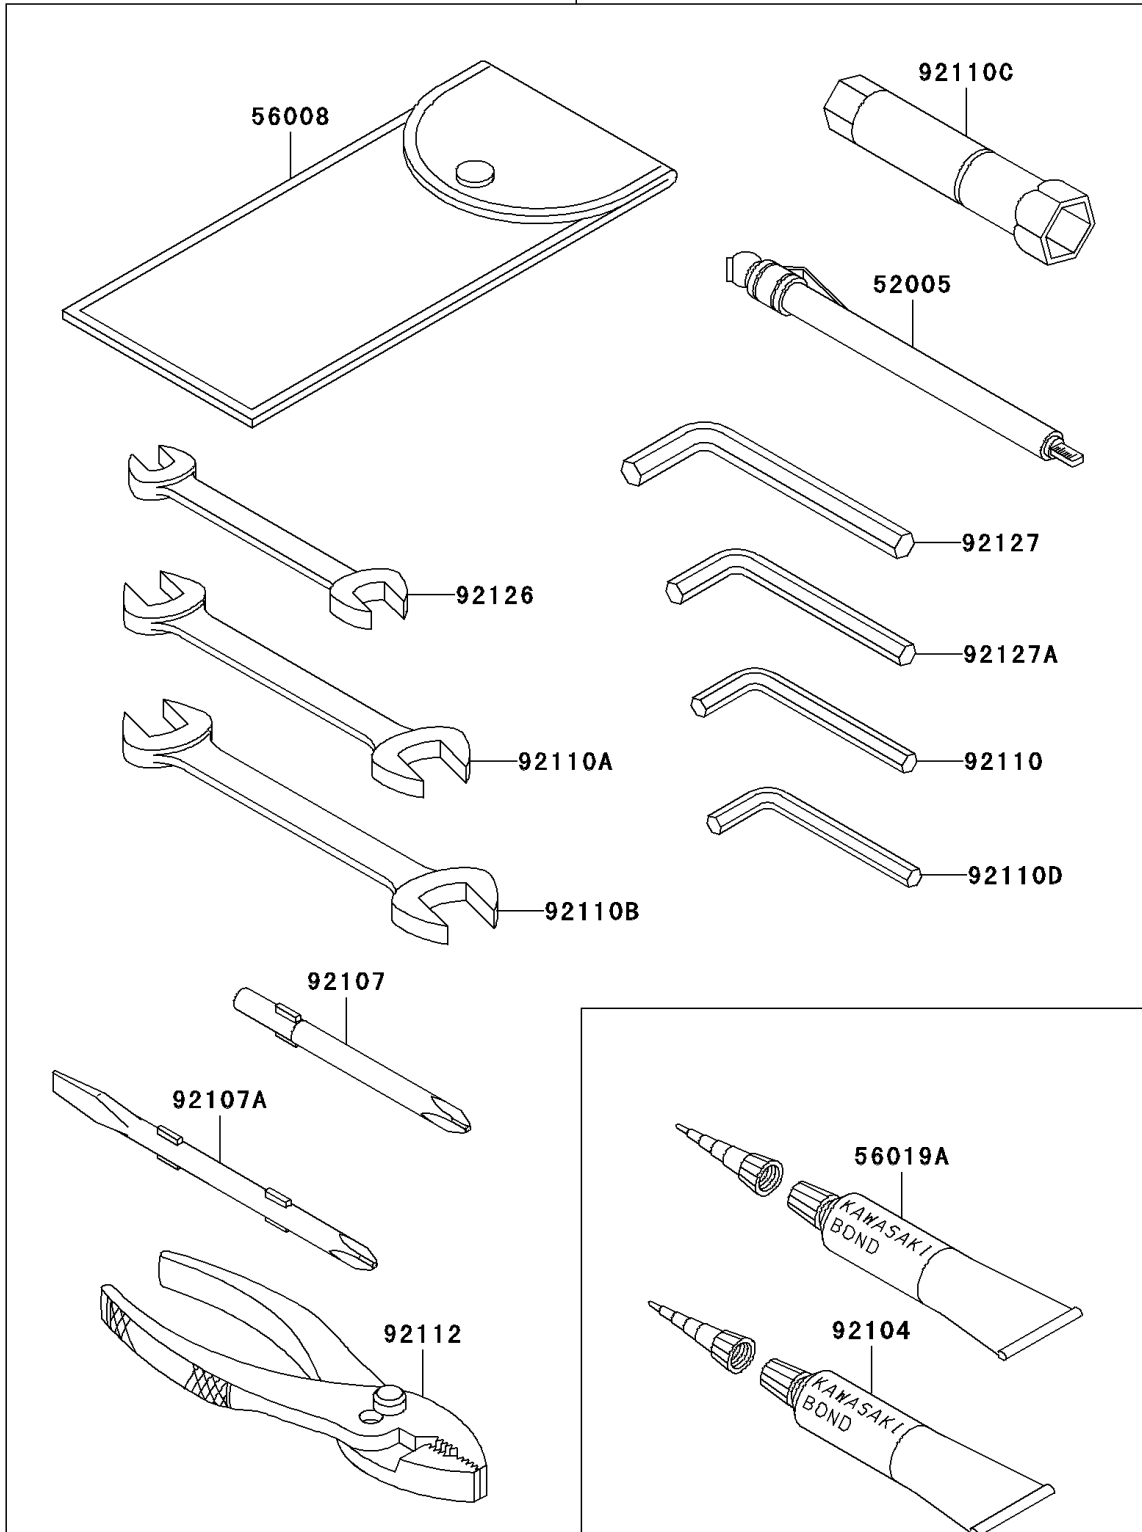

# 2003 Vulcan 1500 Mean Streak PARTS DIAGRAM

Owner's Tools

56007

F2810

## 2003 Vulcan 1500 Mean Streak PARTS LIST

### Owner's Tools

ITEM NAME	PART NUMBER	QUANTITY
GAUGE,AIR,350KPA/50PSI (Ref # 52005)	52005-1142	1
TOOL-KIT (Ref # 56007)	56007-1483	1
BAG,TOOL (Ref # 56008)	56008-1075	1
THREE BOND TB1211,HT/RS,WHITE (Ref # 56019A)	56019-120	1
GASKET-LIQUID,TUBE,100G,BLACK (Ref # 92104)	92104-1003	1
TOOL-DRIVER,#3PHILLIPS (Ref # 92107)	92107-1002	1
TOOL-DRIVER,#2PHILLIPS&SLOT (Ref # 92107A)	92107-1052	1
TOOL-WRENCH,ALLEN,5MM (Ref # 92110)	92110-1015	1
TOOL-WRENCH,OPEN END,10X12 (Ref # 92110A)	92110-1038	1
TOOL-WRENCH,OPEN END,14X17 (Ref # 92110B)	92110-1045	1
TOOL-WRENCH,BOX,18MM (Ref # 92110C)	92110-1135	1
TOOL-WRENCH,ALLEN,4MM (Ref # 92110D)	92110-3703	1
TOOL-PLIERS (Ref # 92112)	92112-003	1
TOOL-WRENCH,OPEN END,8X10 (Ref # 92126)	92126-001	1
TOOL-WRENCH,ALLEN,8MM (Ref # 92127)	92127-002	1
TOOL-WRENCH,ALLEN,6MM (Ref # 92127A)	92127-003	1