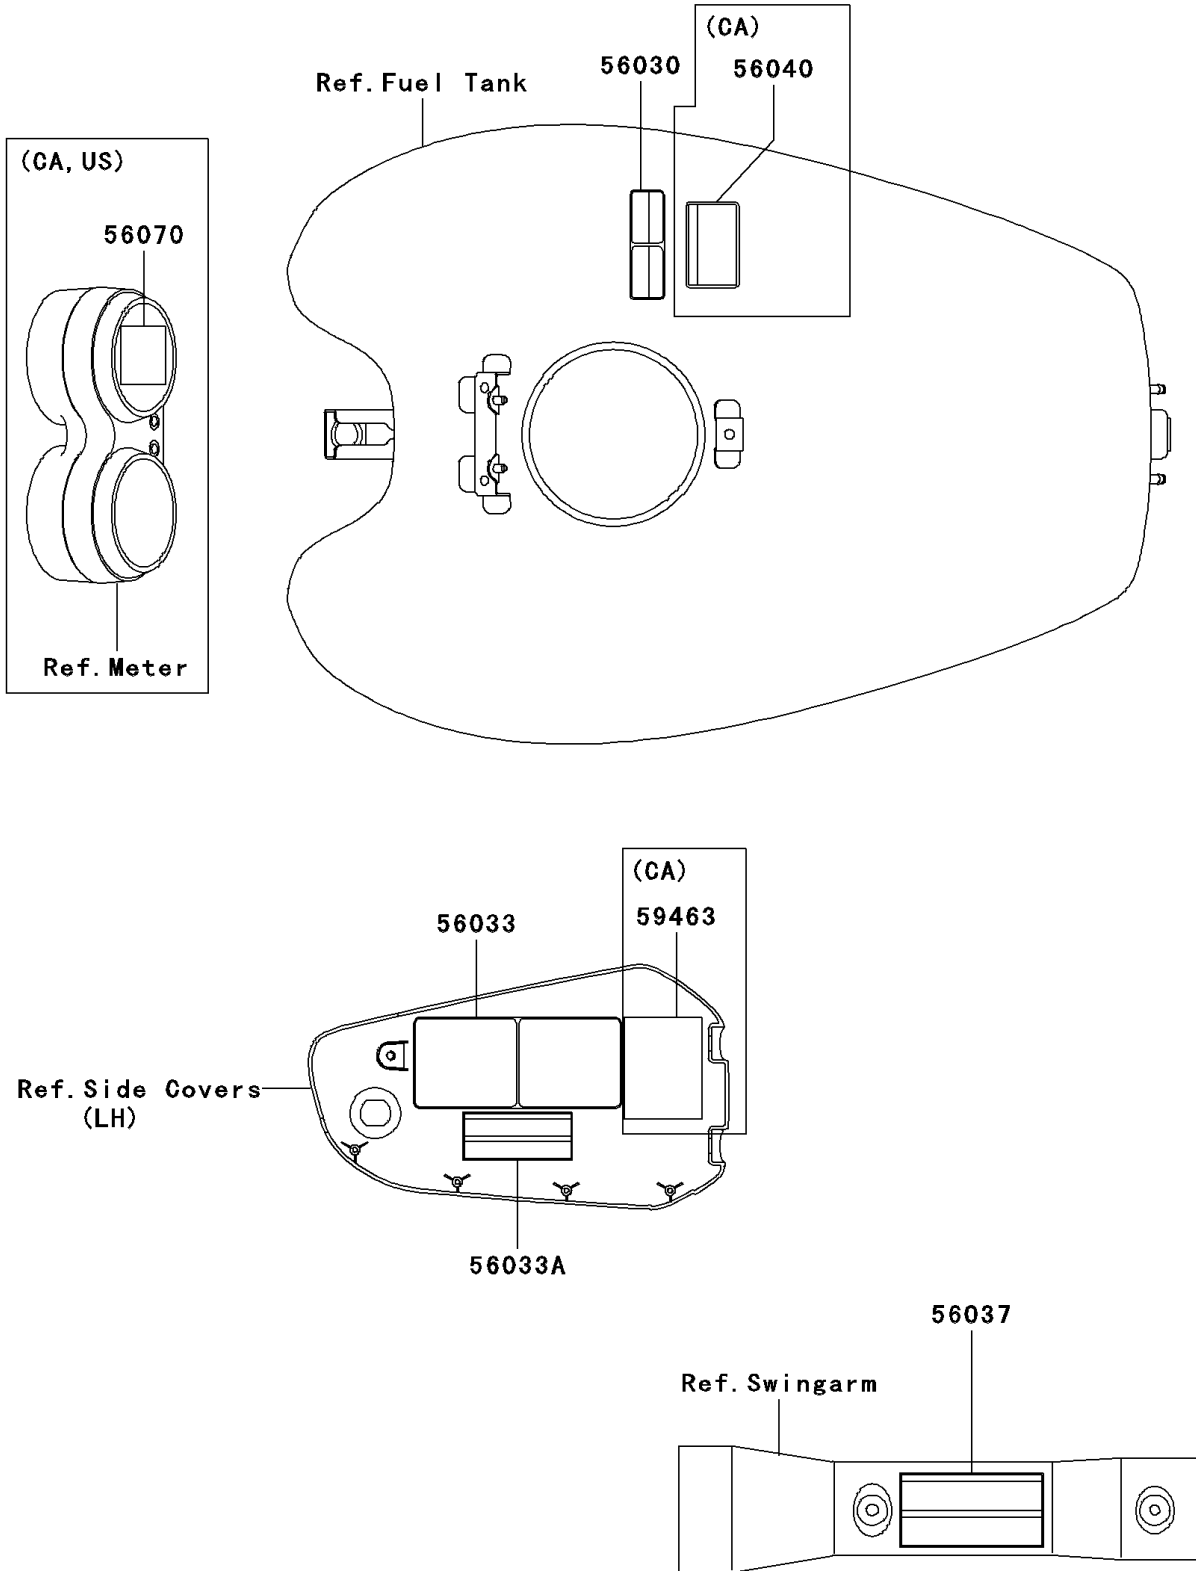

2002 Vulcan 1500 Mean Streak PARTS DIAGRAM

Labels(VN1500-P1)

F2860

2002 Vulcan 1500 Mean Streak PARTS LIST

Labels(VN1500-P1)

ITEM NAME	PART NUMBER	QUANTITY
LABEL,GASOLINE (Ref # 56030)	56030-1178	1
LABEL-MANUAL,DAILY SAFETY (Ref # 56033)	56033-1261	1
LABEL-MANUAL,OIL&OIL FILTER (Ref # 56033A)	56033-1262	1
LABEL-SPECIFICATION,TIRE&LOAD (Ref # 56037)	56037-1942	1
LABEL-WARNING,EVAPO (Ref # 56040)	56040-1121	1
LABEL-WARNING,BREAK IN CAUTION (Ref # 56070)	56070-1270	1
LABEL-CERTIFICATION,EVAPO ROUT (Ref # 59463)	59463-1546	1