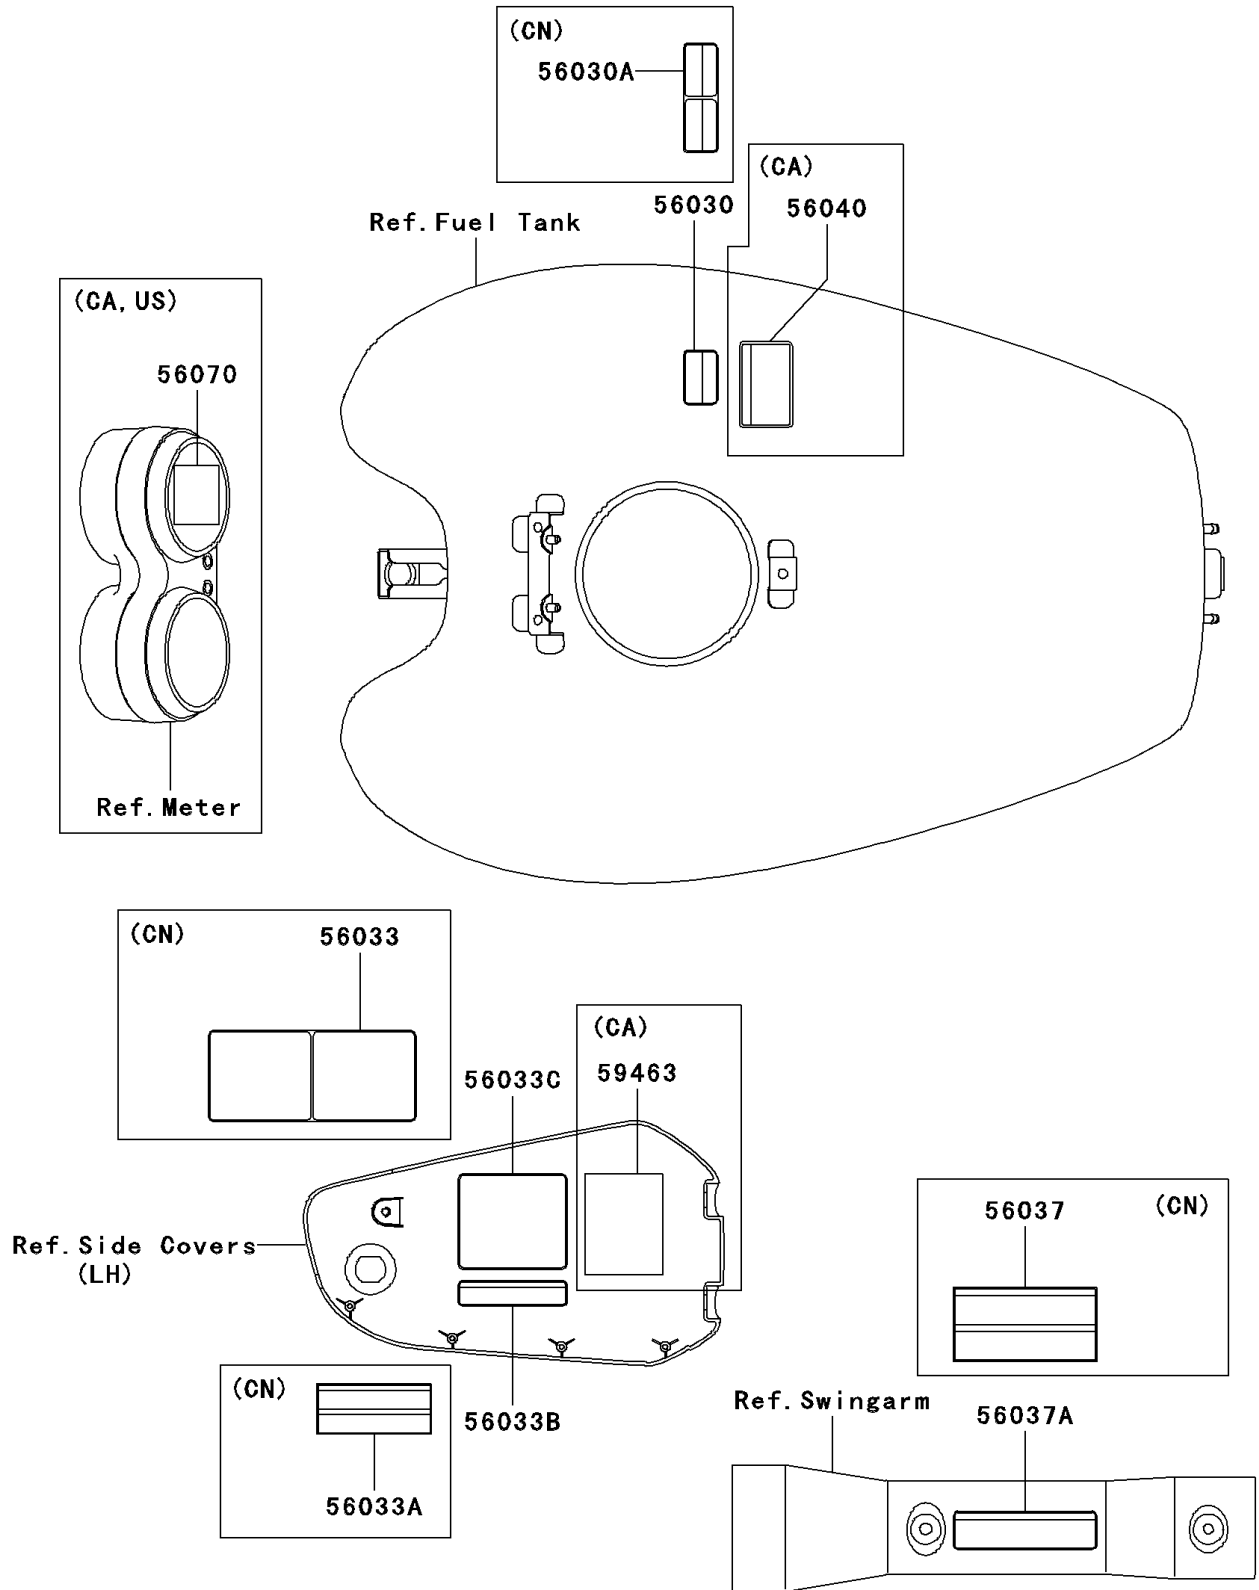

# 2003 Vulcan 1500 Mean Streak PARTS DIAGRAM

Labels(VN1500-P2)

F2860A

## 2003 Vulcan 1500 Mean Streak PARTS LIST

Labels(VN1500-P2)

ITEM NAME	PART NUMBER	QUANTITY
LABEL,GASOLINE (Ref # 56030)	56030-1177	1
LABEL,GASOLINE (Ref # 56030A)	56030-1178	1
LABEL-MANUAL,DAILY SAFETY (Ref # 56033)	56033-1261	1
LABEL-MANUAL,OIL&OIL FILTER (Ref # 56033A)	56033-1262	1
LABEL-MANUAL,OIL&OIL FILTER (Ref # 56033B)	56033-1331	1
LABEL-MANUAL,DAILY SAFETY (Ref # 56033C)	56033-1336	1
LABEL-SPECIFICATION,TIRE&LOAD (Ref # 56037)	56037-1942	1
LABEL-SPECIFICATION,TIRE&LOAD (Ref # 56037A)	56037-1983	1
LABEL-WARNING,EVAPO (Ref # 56040)	56040-1121	1
LABEL-WARNING,BREAK IN CAUTION (Ref # 56070)	56070-1270	1
LABEL-CERTIFICATION,EVAPO ROUT (Ref # 59463)	59463-1546	1