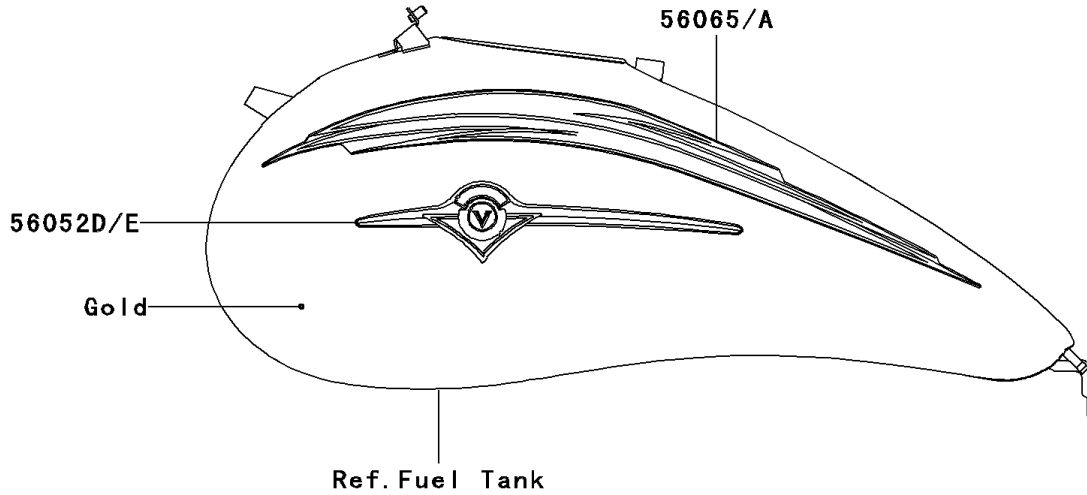

# 2002 Vulcan 1500 Mean Streak PARTS DIAGRAM

Decals(Gold)(VN1500-P1)

F2861

## 2002 Vulcan 1500 Mean Streak PARTS LIST

Decals(Gold)(VN1500-P1)

ITEM NAME	PART NUMBER	QUANTITY
MARK,SIDE COVER,KLEEN (Ref # 56052)	56052-1384	1
MARK,SIDE COVER,KAWASAKI (Ref # 56052A)	56052-1533	2
MARK,SIDE COVER,FUEL INJECTION (Ref # 56052B)	56052-1534	1
MARK,AIR CLEANER COVER,RH,1500 (Ref # 56052C)	56052-1545	1
MARK,FUEL TANK,LH (Ref # 56052D)	56052-1608	1
MARK,FUEL TANK,RH (Ref # 56052E)	56052-1609	1
PATTERN,FUEL TANK,LH (Ref # 56065)	56065-1173	1
PATTERN,FUEL TANK,RH (Ref # 56065A)	56065-1174	1