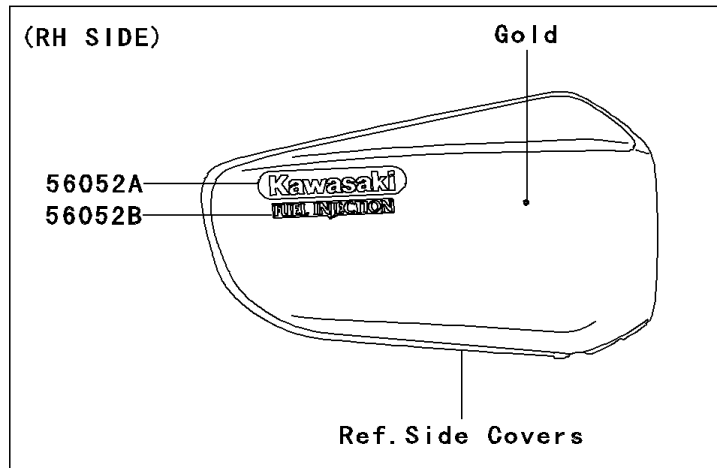

# 2002 Vulcan 1500 Mean Streak PARTS DIAGRAM

Decals(Gold)(VN1500-P1)

F2861

## 2002 Vulcan 1500 Mean Streak PARTS LIST

Decals(Gold)(VN1500-P1)

ITEM NAME	PART NUMBER	QUANTITY
MARK,SIDE COVER,KLEEN (Ref # 56052)	56052-1384	1
MARK,SIDE COVER,KAWASAKI (Ref # 56052A)	56052-1533	2
MARK,SIDE COVER,FUEL INJECTION (Ref # 56052B)	56052-1534	1
MARK,AIR CLEANER COVER,RH,1500 (Ref # 56052C)	56052-1545	1
MARK,FUEL TANK,LH (Ref # 56052D)	56052-1608	1
MARK,FUEL TANK,RH (Ref # 56052E)	56052-1609	1
PATTERN,FUEL TANK,LH (Ref # 56065)	56065-1173	1
PATTERN,FUEL TANK,RH (Ref # 56065A)	56065-1174	1