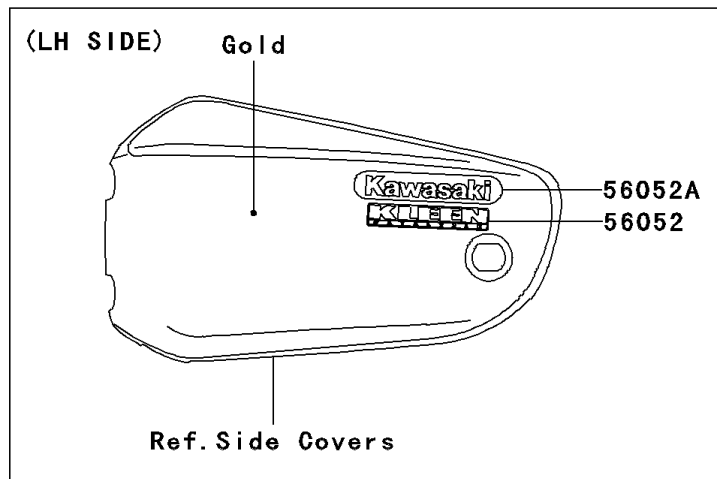

# 2002 Vulcan 1500 Mean Streak PARTS DIAGRAM

Decals(Gold)(VN1500-P1)

F2861

## 2002 Vulcan 1500 Mean Streak PARTS LIST

Decals(Gold)(VN1500-P1)

ITEM NAME	PART NUMBER	QUANTITY
MARK,SIDE COVER,KLEEN (Ref # 56052)	56052-1384	1
MARK,SIDE COVER,KAWASAKI (Ref # 56052A)	56052-1533	2
MARK,SIDE COVER,FUEL INJECTION (Ref # 56052B)	56052-1534	1
MARK,AIR CLEANER COVER,RH,1500 (Ref # 56052C)	56052-1545	1
MARK,FUEL TANK,LH (Ref # 56052D)	56052-1608	1
MARK,FUEL TANK,RH (Ref # 56052E)	56052-1609	1
PATTERN,FUEL TANK,LH (Ref # 56065)	56065-1173	1
PATTERN,FUEL TANK,RH (Ref # 56065A)	56065-1174	1