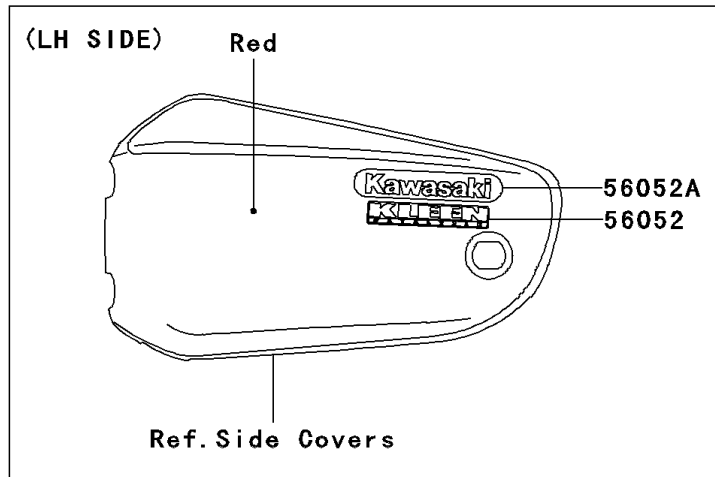

# 2002 Vulcan 1500 Mean Streak PARTS DIAGRAM

Decals(Red)(VN1500-P1)

F2861A

## 2002 Vulcan 1500 Mean Streak PARTS LIST

Decals(Red)(VN1500-P1)

ITEM NAME	PART NUMBER	QUANTITY
MARK,SIDE COVER,KLEEN (Ref # 56052)	56052-1384	1
MARK,SIDE COVER,KAWASAKI (Ref # 56052A)	56052-1533	2
MARK,SIDE COVER,FUEL INJECTION (Ref # 56052B)	56052-1534	1
MARK,AIR CLEANER COVER,RH,1500 (Ref # 56052C)	56052-1545	1
MARK,FUEL TANK,LH (Ref # 56052D)	56052-1608	1
MARK,FUEL TANK,RH (Ref # 56052E)	56052-1609	1
PATTERN,FUEL TANK,LH (Ref # 56065)	56065-1725	1
PATTERN,FUEL TANK,RH (Ref # 56065A)	56065-1726	1