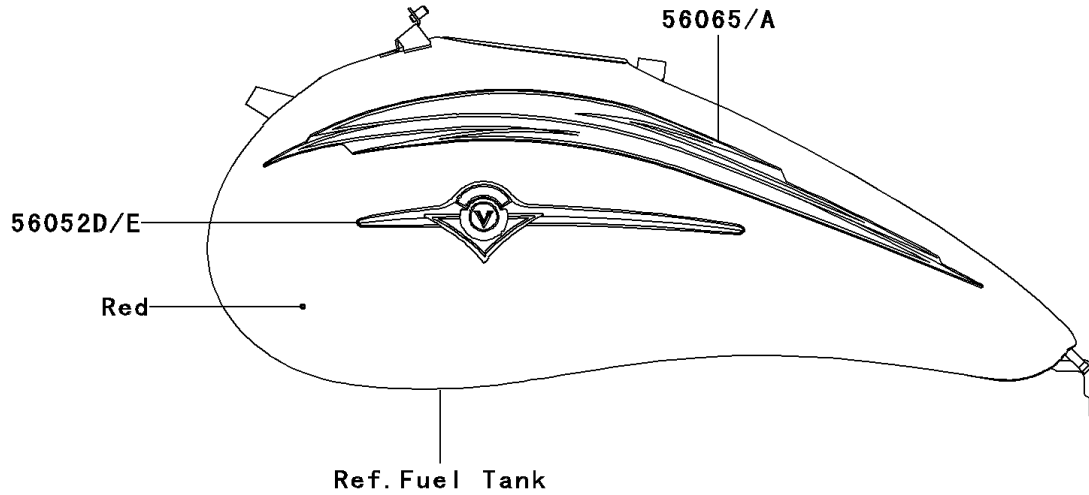

# 2002 Vulcan 1500 Mean Streak PARTS DIAGRAM

Decals(Red)(VN1500-P1)

F2861A

## 2002 Vulcan 1500 Mean Streak PARTS LIST

Decals(Red)(VN1500-P1)

ITEM NAME	PART NUMBER	QUANTITY
MARK,SIDE COVER,KLEEN (Ref # 56052)	56052-1384	1
MARK,SIDE COVER,KAWASAKI (Ref # 56052A)	56052-1533	2
MARK,SIDE COVER,FUEL INJECTION (Ref # 56052B)	56052-1534	1
MARK,AIR CLEANER COVER,RH,1500 (Ref # 56052C)	56052-1545	1
MARK,FUEL TANK,LH (Ref # 56052D)	56052-1608	1
MARK,FUEL TANK,RH (Ref # 56052E)	56052-1609	1
PATTERN,FUEL TANK,LH (Ref # 56065)	56065-1725	1
PATTERN,FUEL TANK,RH (Ref # 56065A)	56065-1726	1