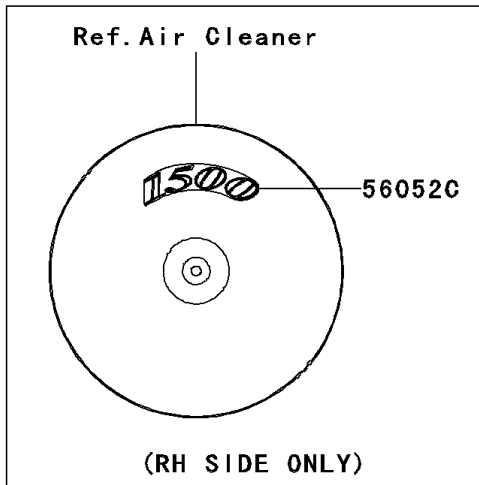

# 2002 Vulcan 1500 Mean Streak PARTS DIAGRAM

Decals(Red)(VN1500-P1)

F2861A

## 2002 Vulcan 1500 Mean Streak PARTS LIST

Decals(Red)(VN1500-P1)

ITEM NAME	PART NUMBER	QUANTITY
MARK,SIDE COVER,KLEEN (Ref # 56052)	56052-1384	1
MARK,SIDE COVER,KAWASAKI (Ref # 56052A)	56052-1533	2
MARK,SIDE COVER,FUEL INJECTION (Ref # 56052B)	56052-1534	1
MARK,AIR CLEANER COVER,RH,1500 (Ref # 56052C)	56052-1545	1
MARK,FUEL TANK,LH (Ref # 56052D)	56052-1608	1
MARK,FUEL TANK,RH (Ref # 56052E)	56052-1609	1
PATTERN,FUEL TANK,LH (Ref # 56065)	56065-1725	1
PATTERN,FUEL TANK,RH (Ref # 56065A)	56065-1726	1