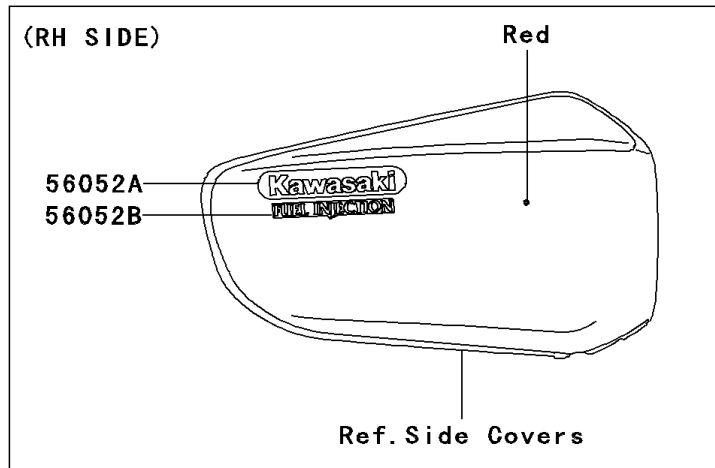

# 2002 Vulcan 1500 Mean Streak PARTS DIAGRAM

Decals(Red)(VN1500-P1)

F2861A

## 2002 Vulcan 1500 Mean Streak PARTS LIST

Decals(Red)(VN1500-P1)

ITEM NAME	PART NUMBER	QUANTITY
MARK,SIDE COVER,KLEEN (Ref # 56052)	56052-1384	1
MARK,SIDE COVER,KAWASAKI (Ref # 56052A)	56052-1533	2
MARK,SIDE COVER,FUEL INJECTION (Ref # 56052B)	56052-1534	1
MARK,AIR CLEANER COVER,RH,1500 (Ref # 56052C)	56052-1545	1
MARK,FUEL TANK,LH (Ref # 56052D)	56052-1608	1
MARK,FUEL TANK,RH (Ref # 56052E)	56052-1609	1
PATTERN,FUEL TANK,LH (Ref # 56065)	56065-1725	1
PATTERN,FUEL TANK,RH (Ref # 56065A)	56065-1726	1