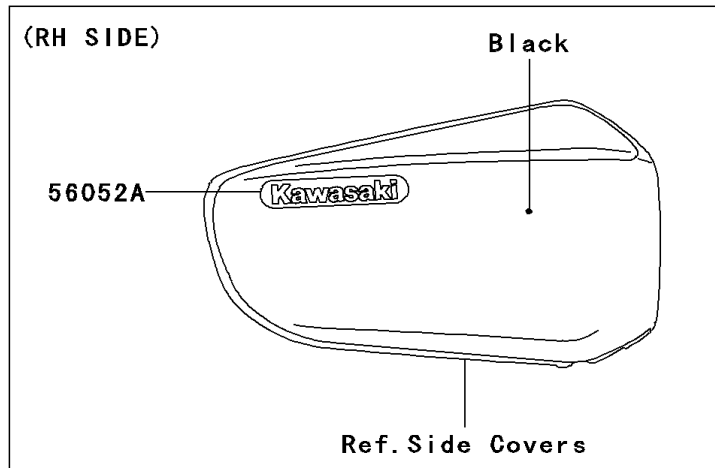

# 2003 Vulcan 1500 Mean Streak PARTS DIAGRAM

Decals(Black)(VN1500-P2)

F2861C

## 2003 Vulcan 1500 Mean Streak PARTS LIST

Decals(Black)(VN1500-P2)

ITEM NAME	PART NUMBER	QUANTITY
MARK,SIDE COVER,KLEEN (Ref # 56052)	56052-1384	1
MARK,SIDE COVER,KAWASAKI (Ref # 56052A)	56052-1533	2
MARK,AIR CLEANER COVER,RH,1500 (Ref # 56052B)	56052-1545	1
MARK,FUEL TANK,LH (Ref # 56052C)	56052-1608	1
MARK,FUEL TANK,RH (Ref # 56052D)	56052-1609	1
PATTERN,FUEL TANK,LH (Ref # 56066)	56066-1157	1
PATTERN,FUEL TANK,RH (Ref # 56066A)	56066-1158	1