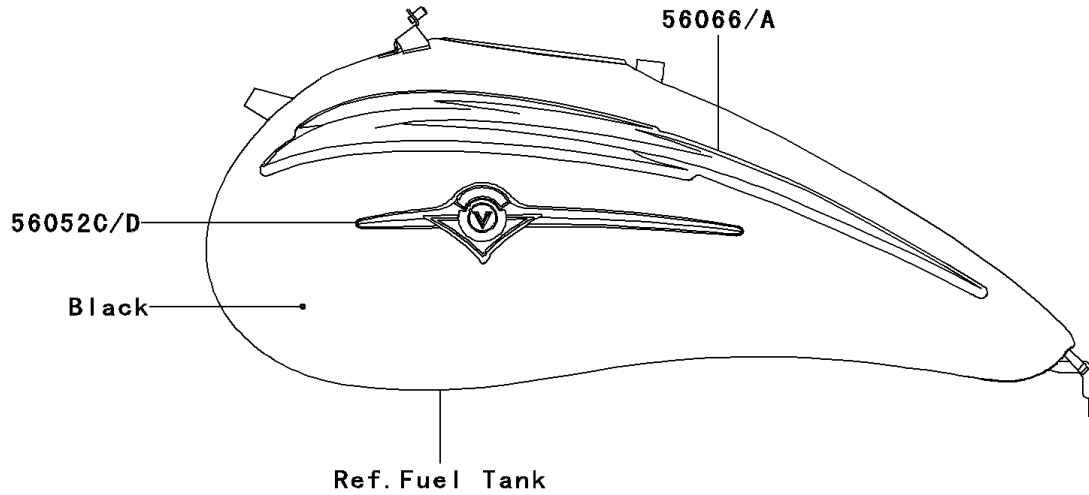

# 2003 Vulcan 1500 Mean Streak PARTS DIAGRAM

Decals(Black)(VN1500-P2)

F2861C

## 2003 Vulcan 1500 Mean Streak PARTS LIST

Decals(Black)(VN1500-P2)

ITEM NAME	PART NUMBER	QUANTITY
MARK,SIDE COVER,KLEEN (Ref # 56052)	56052-1384	1
MARK,SIDE COVER,KAWASAKI (Ref # 56052A)	56052-1533	2
MARK,AIR CLEANER COVER,RH,1500 (Ref # 56052B)	56052-1545	1
MARK,FUEL TANK,LH (Ref # 56052C)	56052-1608	1
MARK,FUEL TANK,RH (Ref # 56052D)	56052-1609	1
PATTERN,FUEL TANK,LH (Ref # 56066)	56066-1157	1
PATTERN,FUEL TANK,RH (Ref # 56066A)	56066-1158	1