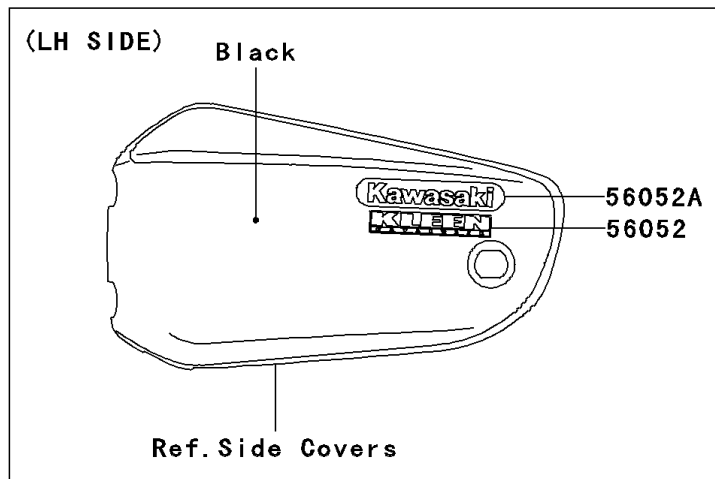

# 2003 Vulcan 1500 Mean Streak PARTS DIAGRAM

Decals(Black)(VN1500-P2)

F2861C

## 2003 Vulcan 1500 Mean Streak PARTS LIST

Decals(Black)(VN1500-P2)

ITEM NAME	PART NUMBER	QUANTITY
MARK,SIDE COVER,KLEEN (Ref # 56052)	56052-1384	1
MARK,SIDE COVER,KAWASAKI (Ref # 56052A)	56052-1533	2
MARK,AIR CLEANER COVER,RH,1500 (Ref # 56052B)	56052-1545	1
MARK,FUEL TANK,LH (Ref # 56052C)	56052-1608	1
MARK,FUEL TANK,RH (Ref # 56052D)	56052-1609	1
PATTERN,FUEL TANK,LH (Ref # 56066)	56066-1157	1
PATTERN,FUEL TANK,RH (Ref # 56066A)	56066-1158	1