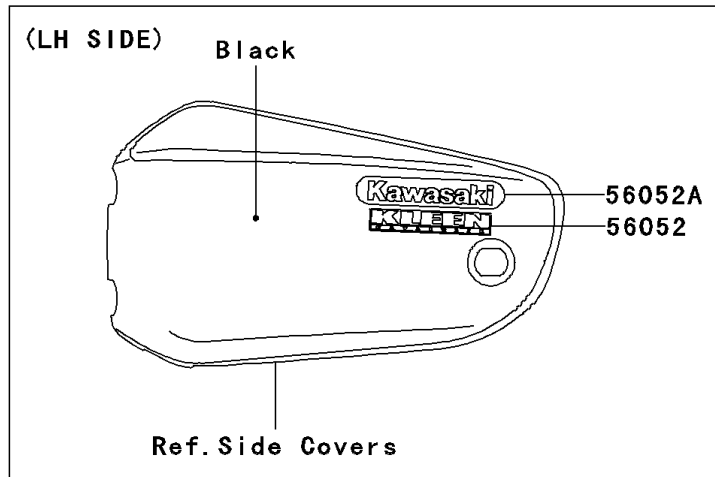

# 2003 Vulcan 1500 Mean Streak PARTS DIAGRAM

Decals(Black)(VN1500-P2)

F2861C

## 2003 Vulcan 1500 Mean Streak PARTS LIST

Decals(Black)(VN1500-P2)

ITEM NAME	PART NUMBER	QUANTITY
MARK,SIDE COVER,KLEEN (Ref # 56052)	56052-1384	1
MARK,SIDE COVER,KAWASAKI (Ref # 56052A)	56052-1533	2
MARK,AIR CLEANER COVER,RH,1500 (Ref # 56052B)	56052-1545	1
MARK,FUEL TANK,LH (Ref # 56052C)	56052-1608	1
MARK,FUEL TANK,RH (Ref # 56052D)	56052-1609	1
PATTERN,FUEL TANK,LH (Ref # 56066)	56066-1157	1
PATTERN,FUEL TANK,RH (Ref # 56066A)	56066-1158	1