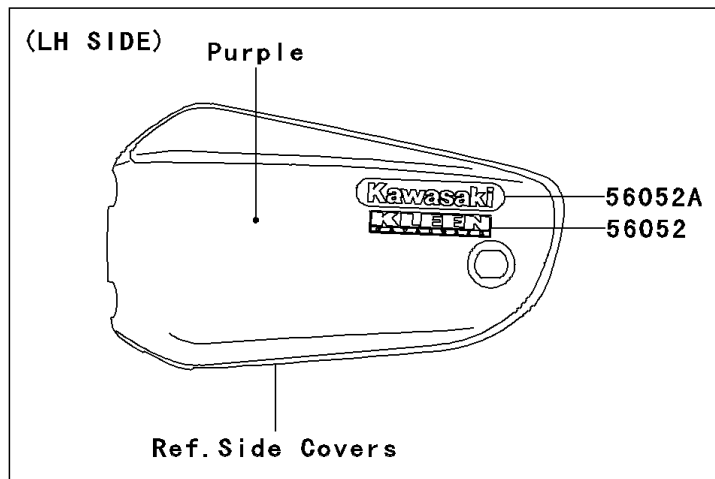

# 2003 Vulcan 1500 Mean Streak PARTS DIAGRAM

Decals(Purple)(VN1500-P2)

F2861D

## 2003 Vulcan 1500 Mean Streak PARTS LIST

Decals(Purple)(VN1500-P2)

ITEM NAME	PART NUMBER	QUANTITY
MARK,SIDE COVER,KLEEN (Ref # 56052)	56052-1384	1
MARK,SIDE COVER,KAWASAKI (Ref # 56052A)	56052-1533	2
MARK,AIR CLEANER COVER,RH,1500 (Ref # 56052B)	56052-1545	1
MARK,FUEL TANK,LH (Ref # 56052C)	56052-1608	1
MARK,FUEL TANK,RH (Ref # 56052D)	56052-1609	1
PATTERN,FUEL TANK,LH (Ref # 56066)	56066-1159	1
PATTERN,FUEL TANK,RH (Ref # 56066A)	56066-1160	1