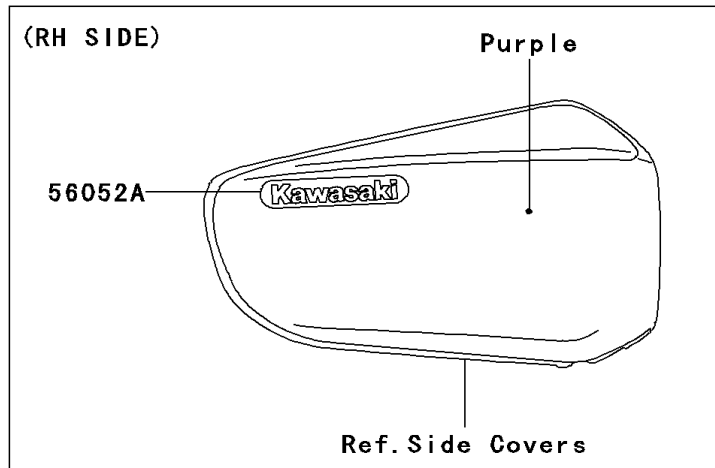

# 2003 Vulcan 1500 Mean Streak PARTS DIAGRAM

Decals(Purple)(VN1500-P2)

F2861D

## 2003 Vulcan 1500 Mean Streak PARTS LIST

Decals(Purple)(VN1500-P2)

ITEM NAME	PART NUMBER	QUANTITY
MARK,SIDE COVER,KLEEN (Ref # 56052)	56052-1384	1
MARK,SIDE COVER,KAWASAKI (Ref # 56052A)	56052-1533	2
MARK,AIR CLEANER COVER,RH,1500 (Ref # 56052B)	56052-1545	1
MARK,FUEL TANK,LH (Ref # 56052C)	56052-1608	1
MARK,FUEL TANK,RH (Ref # 56052D)	56052-1609	1
PATTERN,FUEL TANK,LH (Ref # 56066)	56066-1159	1
PATTERN,FUEL TANK,RH (Ref # 56066A)	56066-1160	1