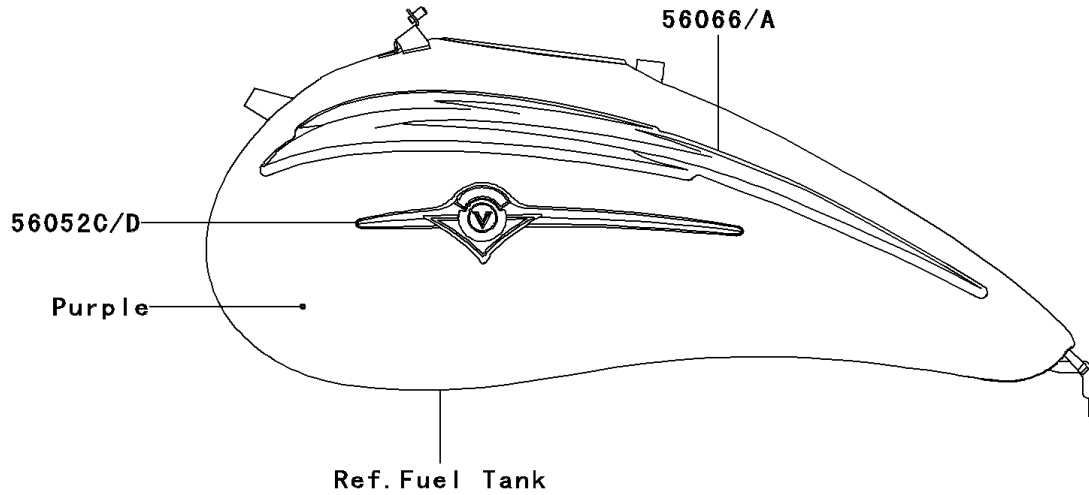

# 2003 Vulcan 1500 Mean Streak PARTS DIAGRAM

Decals(Purple)(VN1500-P2)

F2861D

## 2003 Vulcan 1500 Mean Streak PARTS LIST

Decals(Purple)(VN1500-P2)

ITEM NAME	PART NUMBER	QUANTITY
MARK,SIDE COVER,KLEEN (Ref # 56052)	56052-1384	1
MARK,SIDE COVER,KAWASAKI (Ref # 56052A)	56052-1533	2
MARK,AIR CLEANER COVER,RH,1500 (Ref # 56052B)	56052-1545	1
MARK,FUEL TANK,LH (Ref # 56052C)	56052-1608	1
MARK,FUEL TANK,RH (Ref # 56052D)	56052-1609	1
PATTERN,FUEL TANK,LH (Ref # 56066)	56066-1159	1
PATTERN,FUEL TANK,RH (Ref # 56066A)	56066-1160	1