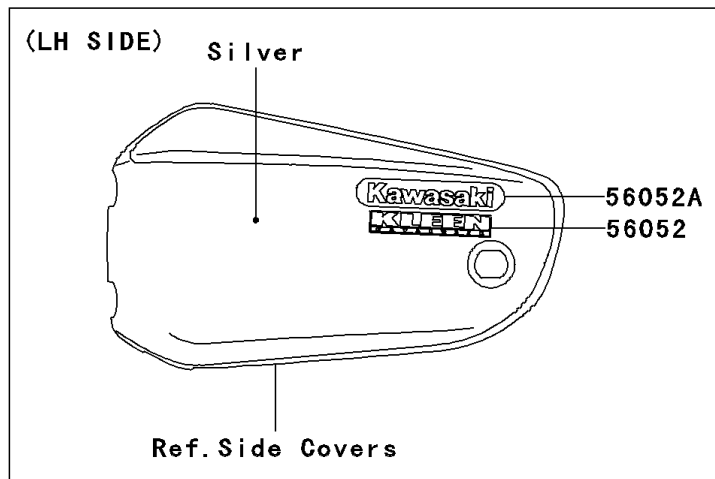

2003 Vulcan 1500 Mean Streak PARTS DIAGRAM

Decals(Silver)(VN1500-P2)

F2861E

2003 Vulcan 1500 Mean Streak PARTS LIST

Decals(Silver)(VN1500-P2)

ITEM NAME	PART NUMBER	QUANTITY
MARK,SIDE COVER,KLEEN (Ref # 56052)	56052-1384	1
MARK,SIDE COVER,KAWASAKI (Ref # 56052A)	56052-1533	2
MARK,AIR CLEANER COVER,RH,1500 (Ref # 56052B)	56052-1545	1
MARK,FUEL TANK,LH (Ref # 56052C)	56052-1608	1
MARK,FUEL TANK,RH (Ref # 56052D)	56052-1609	1
PATTERN,FUEL TANK,LH (Ref # 56066)	56066-1161	1
PATTERN,FUEL TANK,RH (Ref # 56066A)	56066-1162	1