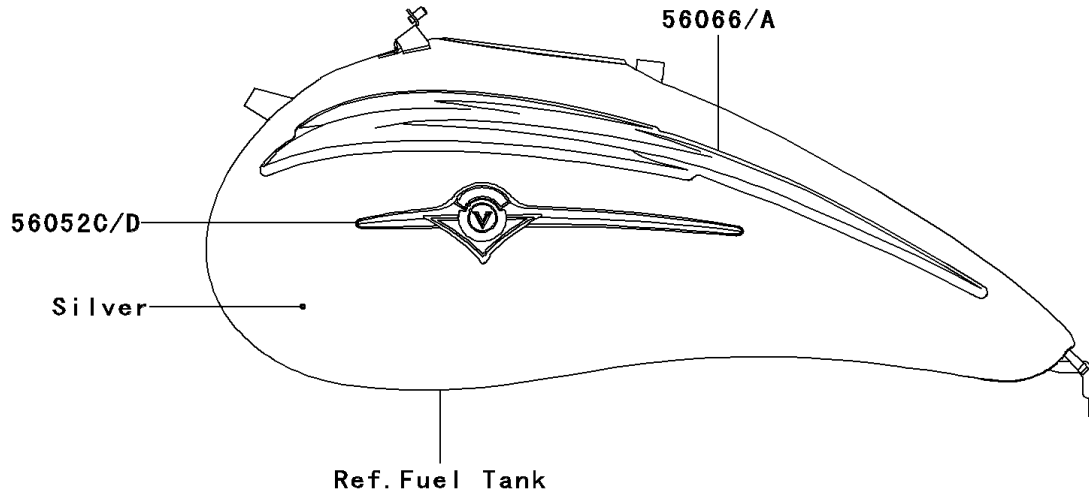

2003 Vulcan 1500 Mean Streak PARTS DIAGRAM

Decals(Silver)(VN1500-P2)

F2861E

2003 Vulcan 1500 Mean Streak PARTS LIST

Decals(Silver)(VN1500-P2)

ITEM NAME	PART NUMBER	QUANTITY
MARK,SIDE COVER,KLEEN (Ref # 56052)	56052-1384	1
MARK,SIDE COVER,KAWASAKI (Ref # 56052A)	56052-1533	2
MARK,AIR CLEANER COVER,RH,1500 (Ref # 56052B)	56052-1545	1
MARK,FUEL TANK,LH (Ref # 56052C)	56052-1608	1
MARK,FUEL TANK,RH (Ref # 56052D)	56052-1609	1
PATTERN,FUEL TANK,LH (Ref # 56066)	56066-1161	1
PATTERN,FUEL TANK,RH (Ref # 56066A)	56066-1162	1