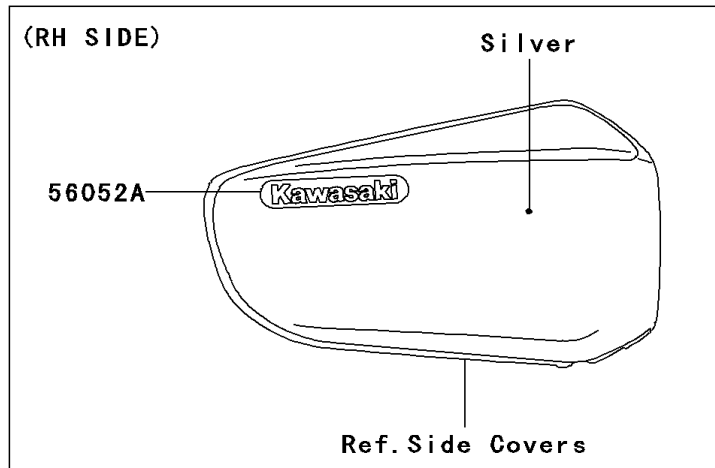

2003 Vulcan 1500 Mean Streak PARTS DIAGRAM

Decals(Silver)(VN1500-P2)

F2861E

2003 Vulcan 1500 Mean Streak PARTS LIST

Decals(Silver)(VN1500-P2)

ITEM NAME	PART NUMBER	QUANTITY
MARK,SIDE COVER,KLEEN (Ref # 56052)	56052-1384	1
MARK,SIDE COVER,KAWASAKI (Ref # 56052A)	56052-1533	2
MARK,AIR CLEANER COVER,RH,1500 (Ref # 56052B)	56052-1545	1
MARK,FUEL TANK,LH (Ref # 56052C)	56052-1608	1
MARK,FUEL TANK,RH (Ref # 56052D)	56052-1609	1
PATTERN,FUEL TANK,LH (Ref # 56066)	56066-1161	1
PATTERN,FUEL TANK,RH (Ref # 56066A)	56066-1162	1