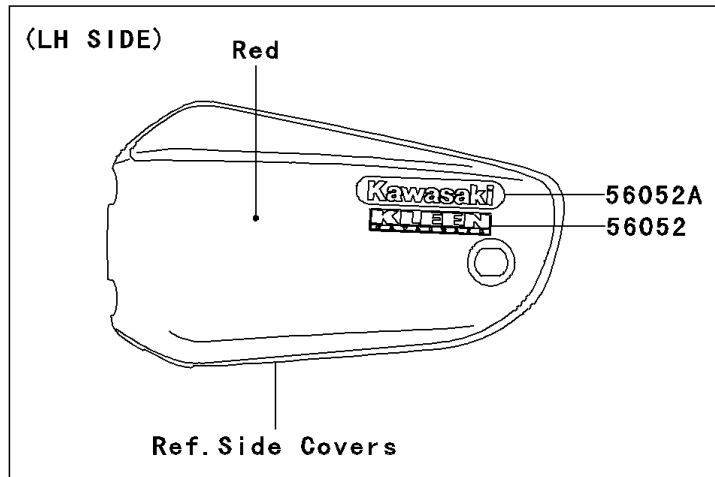

2003 Vulcan 1500 Mean Streak PARTS DIAGRAM

Decals(Red)(VN1500-P2)

F2861F

2003 Vulcan 1500 Mean Streak PARTS LIST

Decals(Red)(VN1500-P2)

ITEM NAME	PART NUMBER	QUANTITY
MARK,SIDE COVER,KLEEN (Ref # 56052)	56052-1384	1
MARK,SIDE COVER,KAWASAKI (Ref # 56052A)	56052-1533	2
MARK,AIR CLEANER COVER,RH,1500 (Ref # 56052B)	56052-1545	1
MARK,FUEL TANK,LH (Ref # 56052C)	56052-1608	1
MARK,FUEL TANK,RH (Ref # 56052D)	56052-1609	1
PATTERN,FUEL TANK,LH (Ref # 56066)	56066-1155	1
PATTERN,FUEL TANK,RH (Ref # 56066A)	56066-1156	1