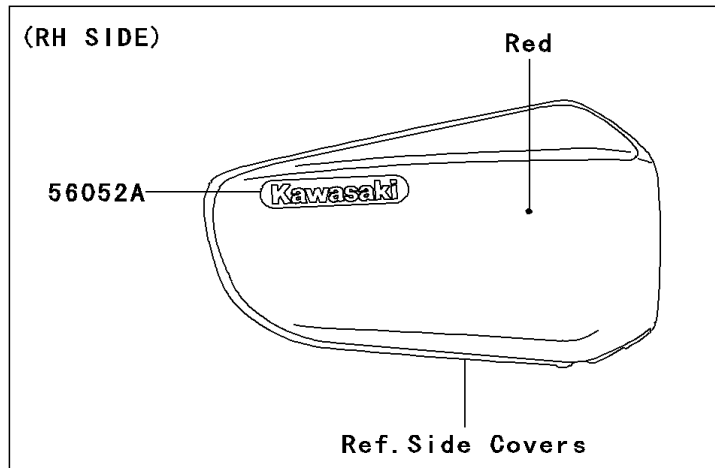

2003 Vulcan 1500 Mean Streak PARTS DIAGRAM

Decals(Red)(VN1500-P2)

F2861F

2003 Vulcan 1500 Mean Streak PARTS LIST

Decals(Red)(VN1500-P2)

ITEM NAME	PART NUMBER	QUANTITY
MARK,SIDE COVER,KLEEN (Ref # 56052)	56052-1384	1
MARK,SIDE COVER,KAWASAKI (Ref # 56052A)	56052-1533	2
MARK,AIR CLEANER COVER,RH,1500 (Ref # 56052B)	56052-1545	1
MARK,FUEL TANK,LH (Ref # 56052C)	56052-1608	1
MARK,FUEL TANK,RH (Ref # 56052D)	56052-1609	1
PATTERN,FUEL TANK,LH (Ref # 56066)	56066-1155	1
PATTERN,FUEL TANK,RH (Ref # 56066A)	56066-1156	1