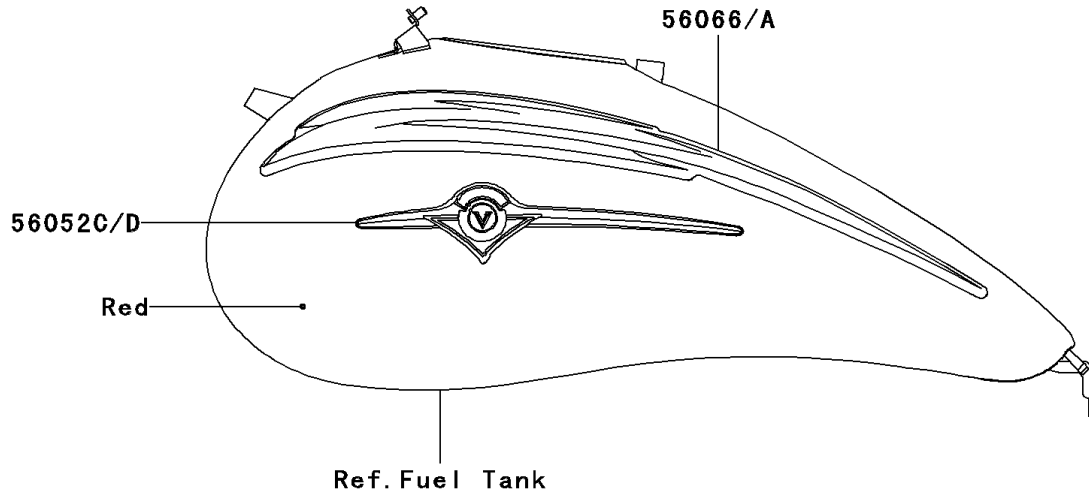

2003 Vulcan 1500 Mean Streak PARTS DIAGRAM

Decals(Red)(VN1500-P2)

F2861F

2003 Vulcan 1500 Mean Streak PARTS LIST

Decals(Red)(VN1500-P2)

ITEM NAME	PART NUMBER	QUANTITY
MARK,SIDE COVER,KLEEN (Ref # 56052)	56052-1384	1
MARK,SIDE COVER,KAWASAKI (Ref # 56052A)	56052-1533	2
MARK,AIR CLEANER COVER,RH,1500 (Ref # 56052B)	56052-1545	1
MARK,FUEL TANK,LH (Ref # 56052C)	56052-1608	1
MARK,FUEL TANK,RH (Ref # 56052D)	56052-1609	1
PATTERN,FUEL TANK,LH (Ref # 56066)	56066-1155	1
PATTERN,FUEL TANK,RH (Ref # 56066A)	56066-1156	1